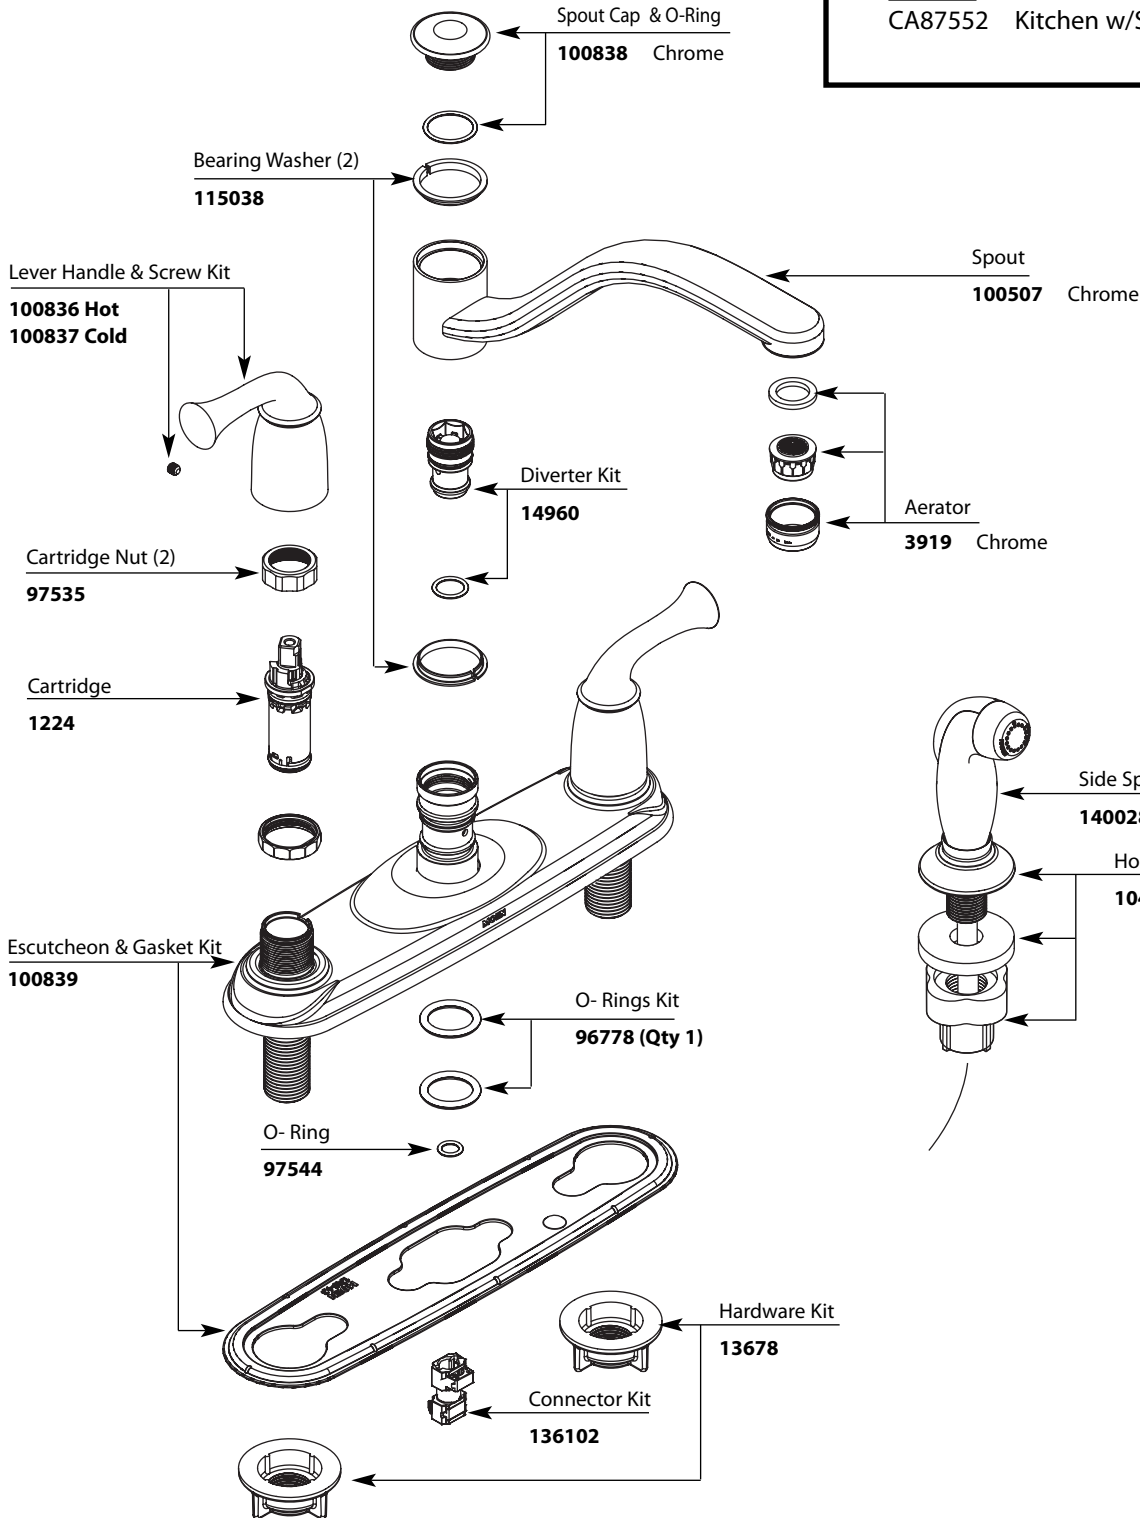

Buy it for looks. Buy it for life.®

■ Order by Part Number

Illustrated Parts

Banbury®
Two-Handle Lever Kitchen Faucet
with Spray

MODEL		FINISH
CA87552	Kitchen w/Spray	Chrome

Models Prior to 2012

Diverter Kit
14960

MOEN, EXPING, SHOWN/USA