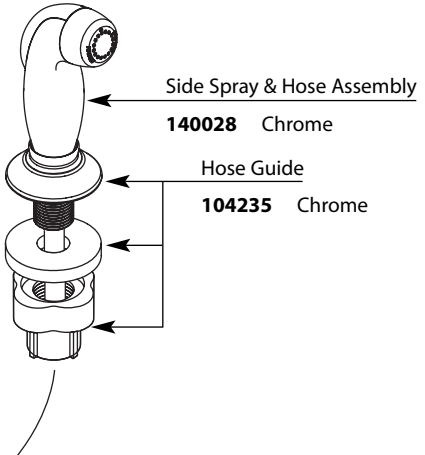

Buy it for looks. Buy it for life.®

■ Order by Part Number

Illustrated Parts

Banbury®
Two-Handle Lever Kitchen Faucet
with Spray

MODEL		FINISH
CA87552	Kitchen w/Spray	Chrome

Models Prior to 2012

Diverter Kit
14960