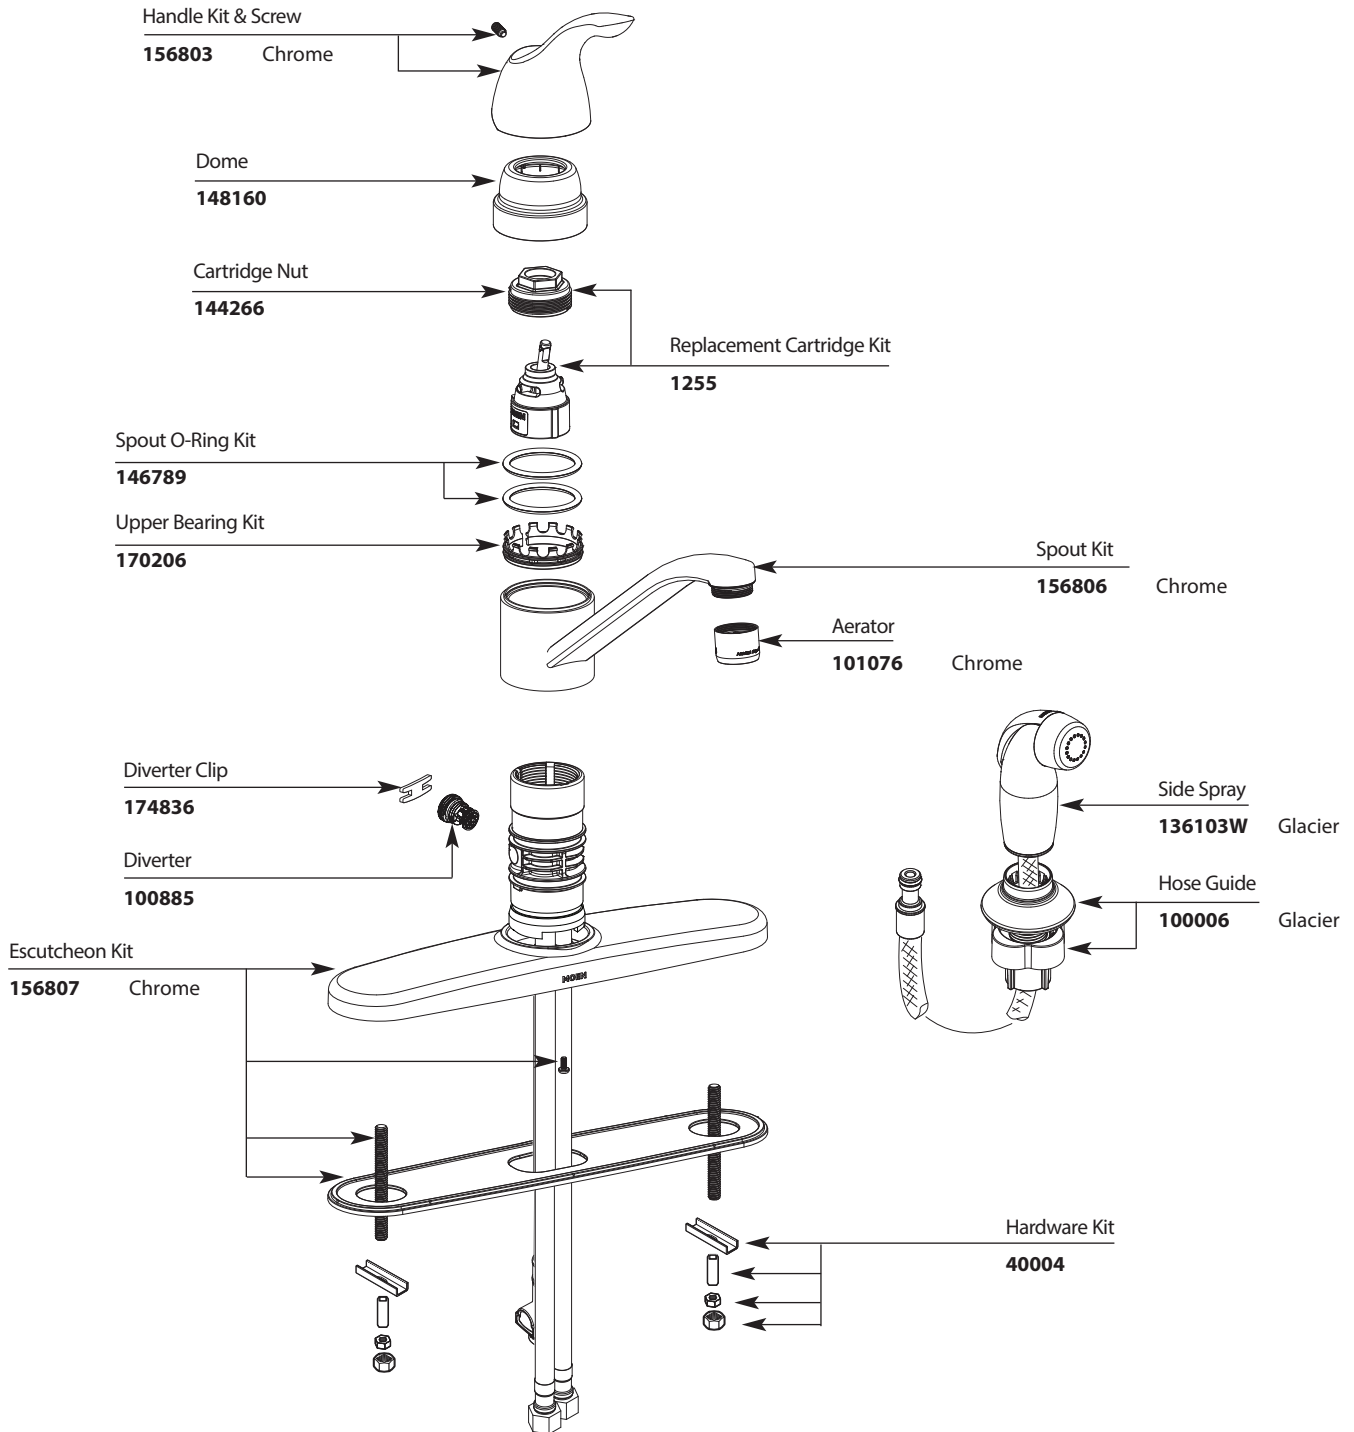

Buy it for looks. Buy it for life.®

*There is more than 1 version of this model.
Page down to identify the version you have.*

■ Order by Part Number

Illustrated Parts

MANOR®		
Single Handle Lever Kitchen Faucet w/Protégé Side Spray		
MODEL	HANDLE	FINISH
CA87551	Lever	Chrome
CA87526	Lever	Chrome/less spray

Buy it for looks. Buy it for life.®

Illustrated Parts

■ Order by Part Number

MANOR®		
Single Handle Lever Kitchen Faucet w/Protégé Side Spray		
MODEL	HANDLE	FINISH
CA87551	Lever	Chrome
CA87526	Lever	Chrome/less spray