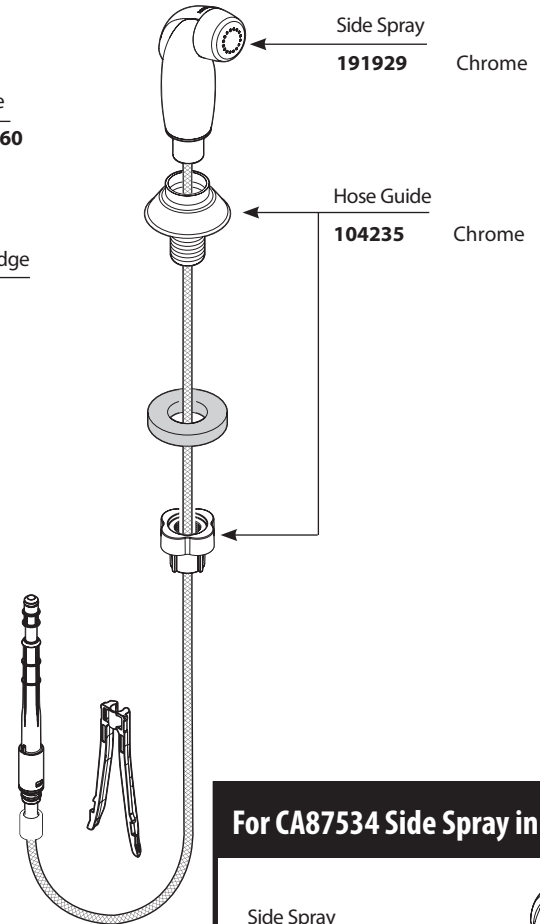

■ Order by Part Number

There is more than one version of this model.
Page down to identify the version you have.

Adler™ Single Handle Lever Kitchen Faucet w/Protégé Side Spray		
MODEL	HANDLE	FINISH
CA87530	Lever	Chrome
CA87539	Lever	Chrome/less spray
CA87534	Lever	Chrome/Spray in deck

■ Order by Part Number

Adler™		
Single Handle Lever Kitchen Faucet w/Protégé Side Spray		
MODEL	HANDLE	FINISH
CA87530	Lever	Chrome
CA87539	Lever	Chrome/less spray
CA87534	Lever	Chrome/Spray in deck

Handle Kit & Screw (Requires 3/32" hex key)

Diverter
191919
100885 (Obsolete)

Escutcheon Kit
191928 Chrome

Hardware Kit
191922

Side Spray
191929 Chrome

Hose Guide
104235 Chrome

■ Order by Part Number

Adler™ Single Handle Lever Kitchen Faucet w/Protégé Side Spray		
MODEL	HANDLE	FINISH
CA87530	Lever	Chrome
CA87539	Lever	Chrome/less spray
CA87534	Lever	Chrome/Spray in deck