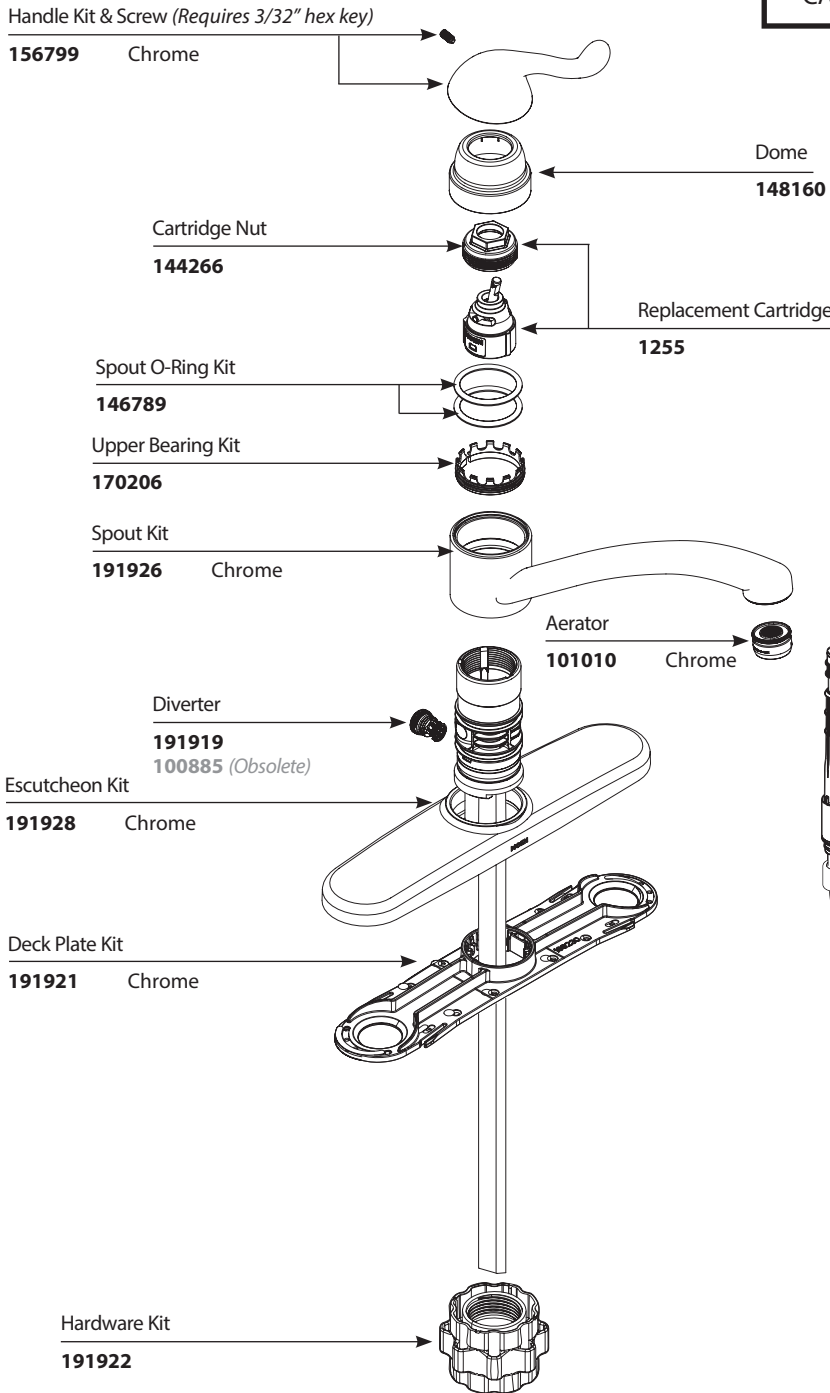

■ Order by Part Number

There is more than one version of this model.
Page down to identify the version you have.

Adler™ Single Handle Lever Kitchen Faucet w/Protégé Side Spray		
MODEL	HANDLE	FINISH
CA87530	Lever	Chrome
CA87539	Lever	Chrome/less spray
CA87534	Lever	Chrome/Spray in deck

■ Order by Part Number

Adler™		
Single Handle Lever Kitchen Faucet w/Protégé Side Spray		
MODEL	HANDLE	FINISH
CA87530	Lever	Chrome
CA87539	Lever	Chrome/less spray
CA87534	Lever	Chrome/Spray in deck

Handle Kit & Screw (Requires 3/32" hex key)

Diverter
191919
100885 (Obsolete)

Escutcheon Kit
191928 Chrome

Hardware Kit
191922

Side Spray
191929 Chrome

Hose Guide
104235 Chrome

■ Order by Part Number

Adler™ Single Handle Lever Kitchen Faucet w/Protégé Side Spray		
MODEL	HANDLE	FINISH
CA87530	Lever	Chrome
CA87539	Lever	Chrome/less spray
CA87534	Lever	Chrome/Spray in deck