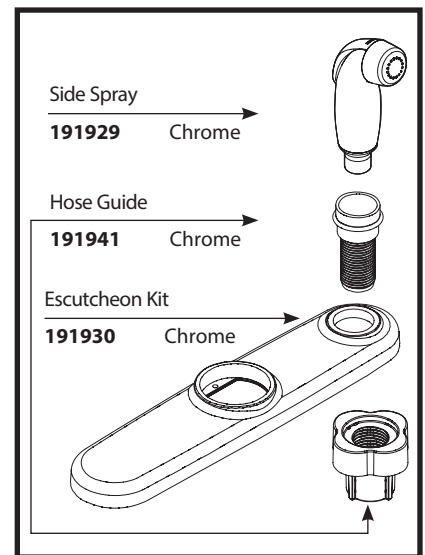

■ Order by Part Number

Adler™		
Single Handle Lever Kitchen Faucet w/Protégé Side Spray		
MODEL	HANDLE	FINISH
CA87530	Lever	Chrome
CA87539	Lever	Chrome/less spray
CA87534	Lever	Chrome/Spray in deck

Handle Kit & Screw (Requires 3/32" hex key)

156799 Chrome

Dome
148160

Cartridge Nut
144266

Replacement Cartridge
1255

Spout O-Ring Kit
146789

Upper Bearing Kit
170206

Spout Kit
156804 Chrome

Aerator
101010 Chrome

Diverter
191919
100885 (Obsolete)

Escutcheon Kit
191928 Chrome

Hardware Kit
191922

Side Spray
191929 Chrome

Hose Guide
104235 Chrome

■ Order by Part Number

Adler™ Single Handle Lever Kitchen Faucet w/Protégé Side Spray		
MODEL	HANDLE	FINISH
CA87530	Lever	Chrome
CA87539	Lever	Chrome/less spray
CA87534	Lever	Chrome/Spray in deck