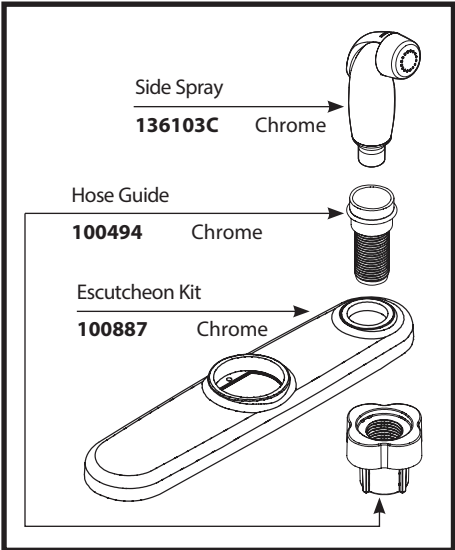

■ Order by Part Number

Adler™		
Single Handle Lever Kitchen Faucet w/Protégé Side Spray		
MODEL	HANDLE	FINISH
CA87530	Lever	Chrome
CA87539	Lever	Chrome/less spray
CA87534	Lever	Chrome/Spray in deck

Handle Kit & Screw (Requires 3/32" hex key)

Diverter
191919
100885 (Obsolete)

Escutcheon Kit
191928 Chrome

Hardware Kit
191922

Side Spray
191929 Chrome

Hose Guide
104235 Chrome

■ Order by Part Number

Adler™ Single Handle Lever Kitchen Faucet w/Protégé Side Spray		
MODEL	HANDLE	FINISH
CA87530	Lever	Chrome
CA87539	Lever	Chrome/less spray
CA87534	Lever	Chrome/Spray in deck