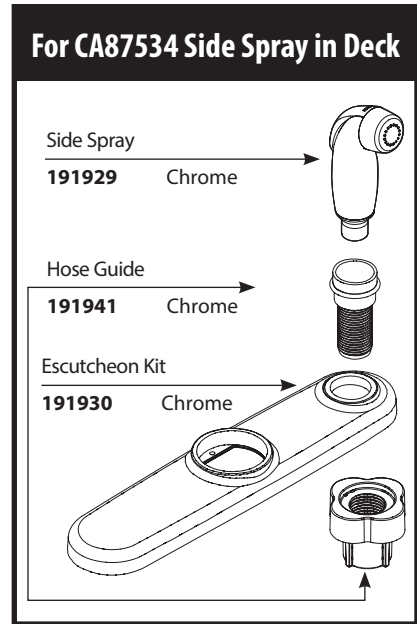

■ Order by Part Number

There is more than one version of this model.
Page down to identify the version you have.

Adler™ Single Handle Lever Kitchen Faucet w/Protégé Side Spray		
MODEL	HANDLE	FINISH
CA87530	Lever	Chrome
CA87539	Lever	Chrome/less spray
CA87534	Lever	Chrome/Spray in deck

■ Order by Part Number

Adler™ Single Handle Lever Kitchen Faucet w/Protégé Side Spray		
MODEL	HANDLE	FINISH
CA87530	Lever	Chrome
CA87539	Lever	Chrome/less spray
CA87534	Lever	Chrome/Spray in deck

Handle Kit & Screw (Requires 3/32" hex key)