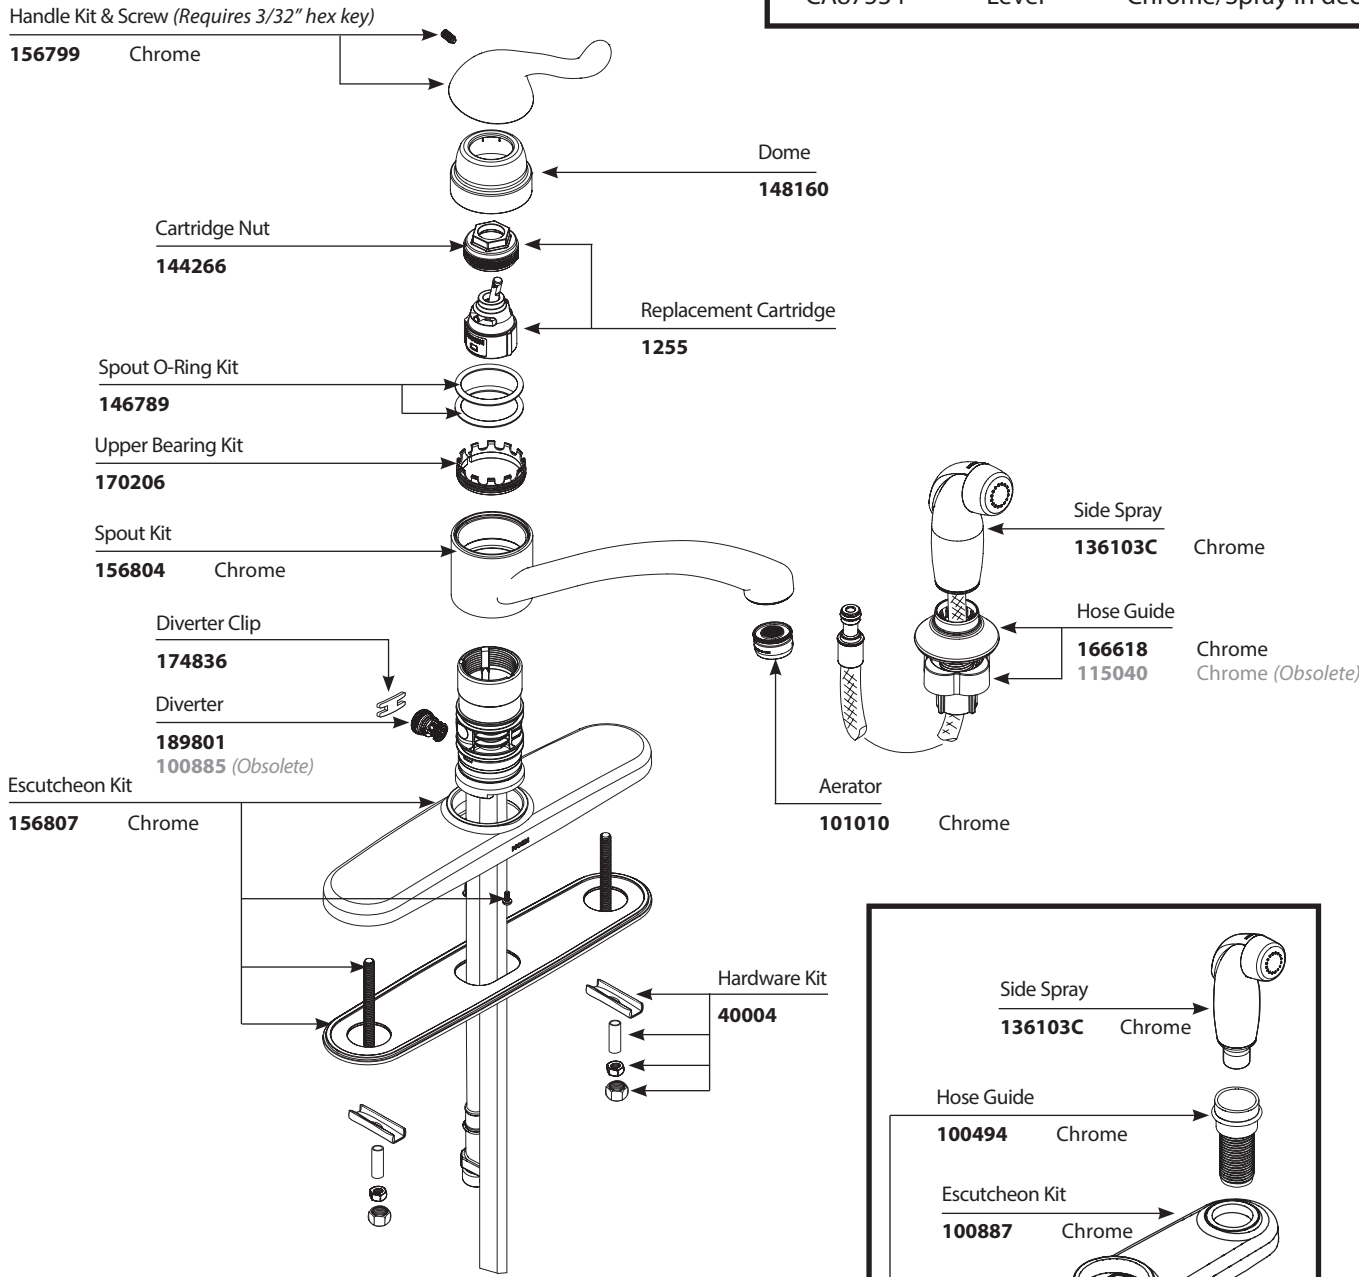

■ Order by Part Number

Adler™		
Single Handle Lever Kitchen Faucet w/Protégé Side Spray		
MODEL	HANDLE	FINISH
CA87530	Lever	Chrome
CA87539	Lever	Chrome/less spray
CA87534	Lever	Chrome/Spray in deck

Handle Kit & Screw (Requires 3/32" hex key)

Diverter
191919
100885 (Obsolete)

Escutcheon Kit
191928 Chrome

Hardware Kit
191922

Side Spray
191929 Chrome

Hose Guide
104235 Chrome

■ Order by Part Number

Adler™ Single Handle Lever Kitchen Faucet w/Protégé Side Spray		
MODEL	HANDLE	FINISH
CA87530	Lever	Chrome
CA87539	Lever	Chrome/less spray
CA87534	Lever	Chrome/Spray in deck