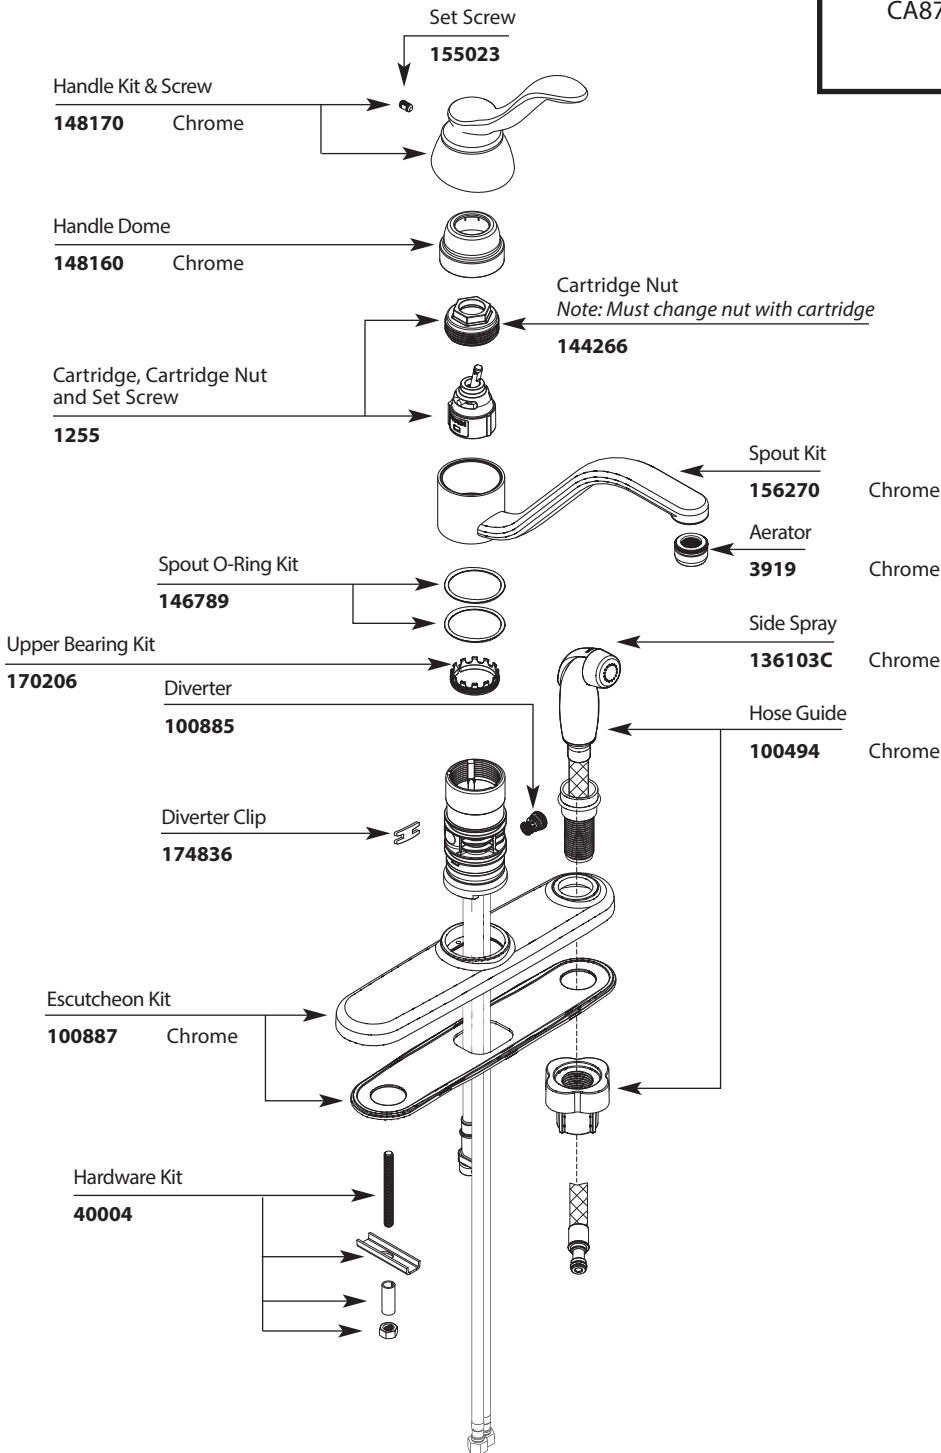

Buy it for looks. Buy it for life.®

Illustrated Parts

■ **Order by Part Number**

*There is more than 1 version of this model.
Page down to identify the version you have.*

For models after 4/2011

Banbury™		
Single Handle Lever Kitchen Faucet w/Protégé Side Spray in Deck Escutcheon		
<u>MODEL</u>	<u>HANDLE</u>	<u>FINISH</u>
CA87527	Lever	Chrome

Buy it for looks. Buy it for life.®

Illustrated Parts

■ Order by Part Number

For models after 4/2011

Banbury™		
Single Handle Lever Kitchen Faucet w/Protégé Side Spray in Deck Escutcheon		
<u>MODEL</u>	<u>HANDLE</u>	<u>FINISH</u>
CA87527	Lever	Chrome

HOSE ADAPTER CLIP	
	Clip
	152767

Buy it for looks. Buy it for life.®

Illustrated Parts

■ **Order by Part Number**
For models prior to 4/2011

Banbury™
Single Handle Lever Kitchen Faucet
w/Protégé Side Spray
in Deck Escutcheon

<u>MODEL</u>	<u>HANDLE</u>	<u>FINISH</u>
CA87527	Lever	Chrome