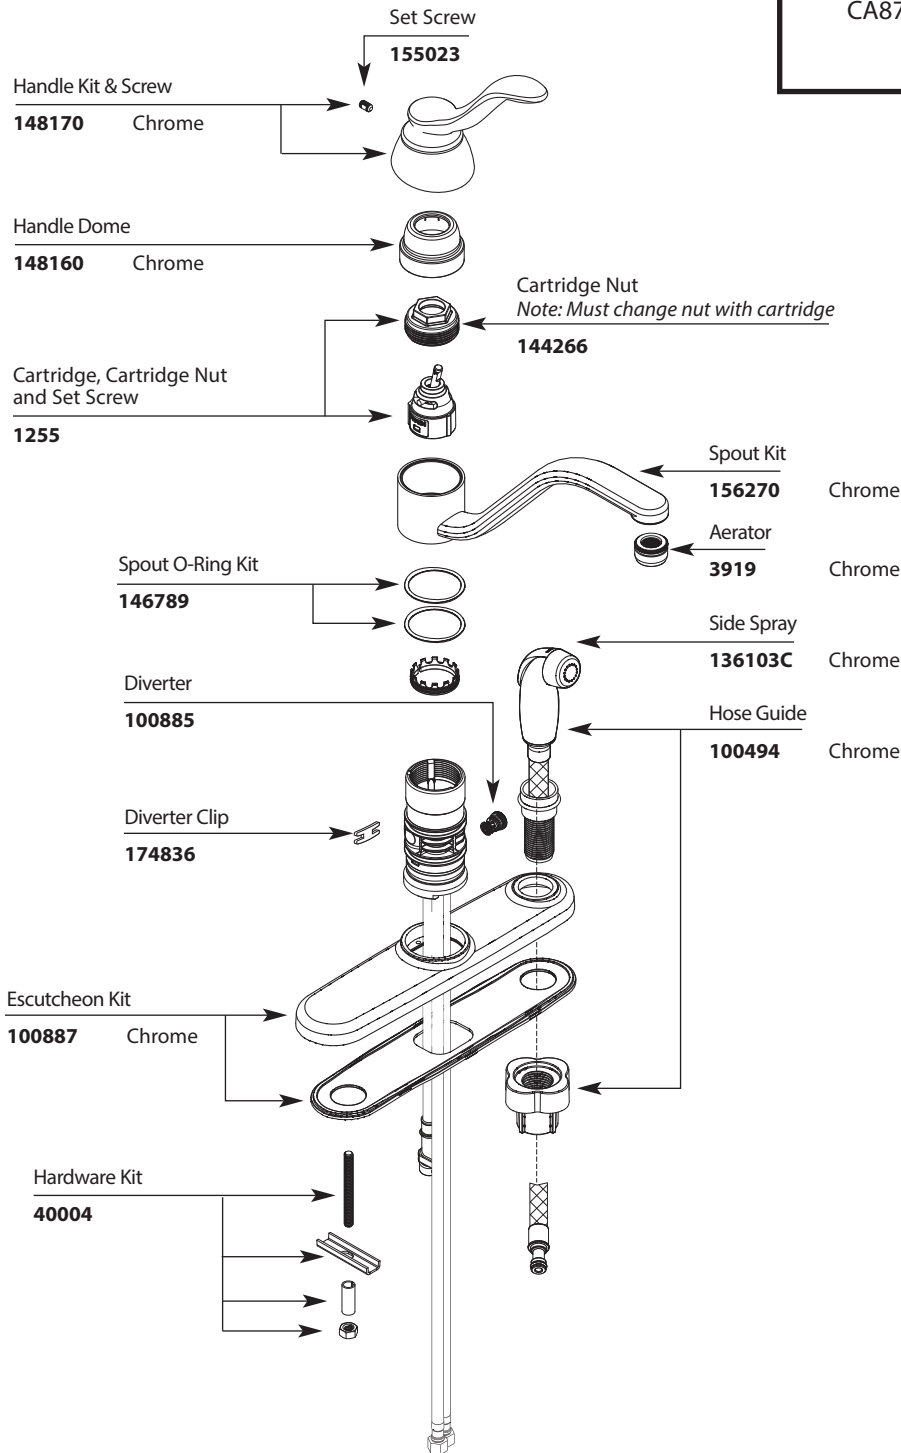

Buy it for looks. Buy it for life.®

Illustrated Parts

■ **Order by Part Number**

*There is more than 1 version of this model.
Page down to identify the version you have.*

For models after 4/2011

Banbury™		
Single Handle Lever Kitchen Faucet w/Protégé Side Spray in Deck Escutcheon		
<u>MODEL</u>	<u>HANDLE</u>	<u>FINISH</u>
CA87527	Lever	Chrome

Buy it for looks. Buy it for life.®

Illustrated Parts

■ Order by Part Number

For models after 4/2011

Banbury™		
Single Handle Lever Kitchen Faucet w/Protégé Side Spray in Deck Escutcheon		
<u>MODEL</u>	<u>HANDLE</u>	<u>FINISH</u>
CA87527	Lever	Chrome

HOSE ADAPTER CLIP	
	Clip
	152767

Buy it for looks. Buy it for life.®

Illustrated Parts

■ **Order by Part Number**
For models prior to 4/2011

Banbury™
Single Handle Lever Kitchen Faucet
w/Protégé Side Spray
in Deck Escutcheon

<u>MODEL</u>	<u>HANDLE</u>	<u>FINISH</u>
CA87527	Lever	Chrome