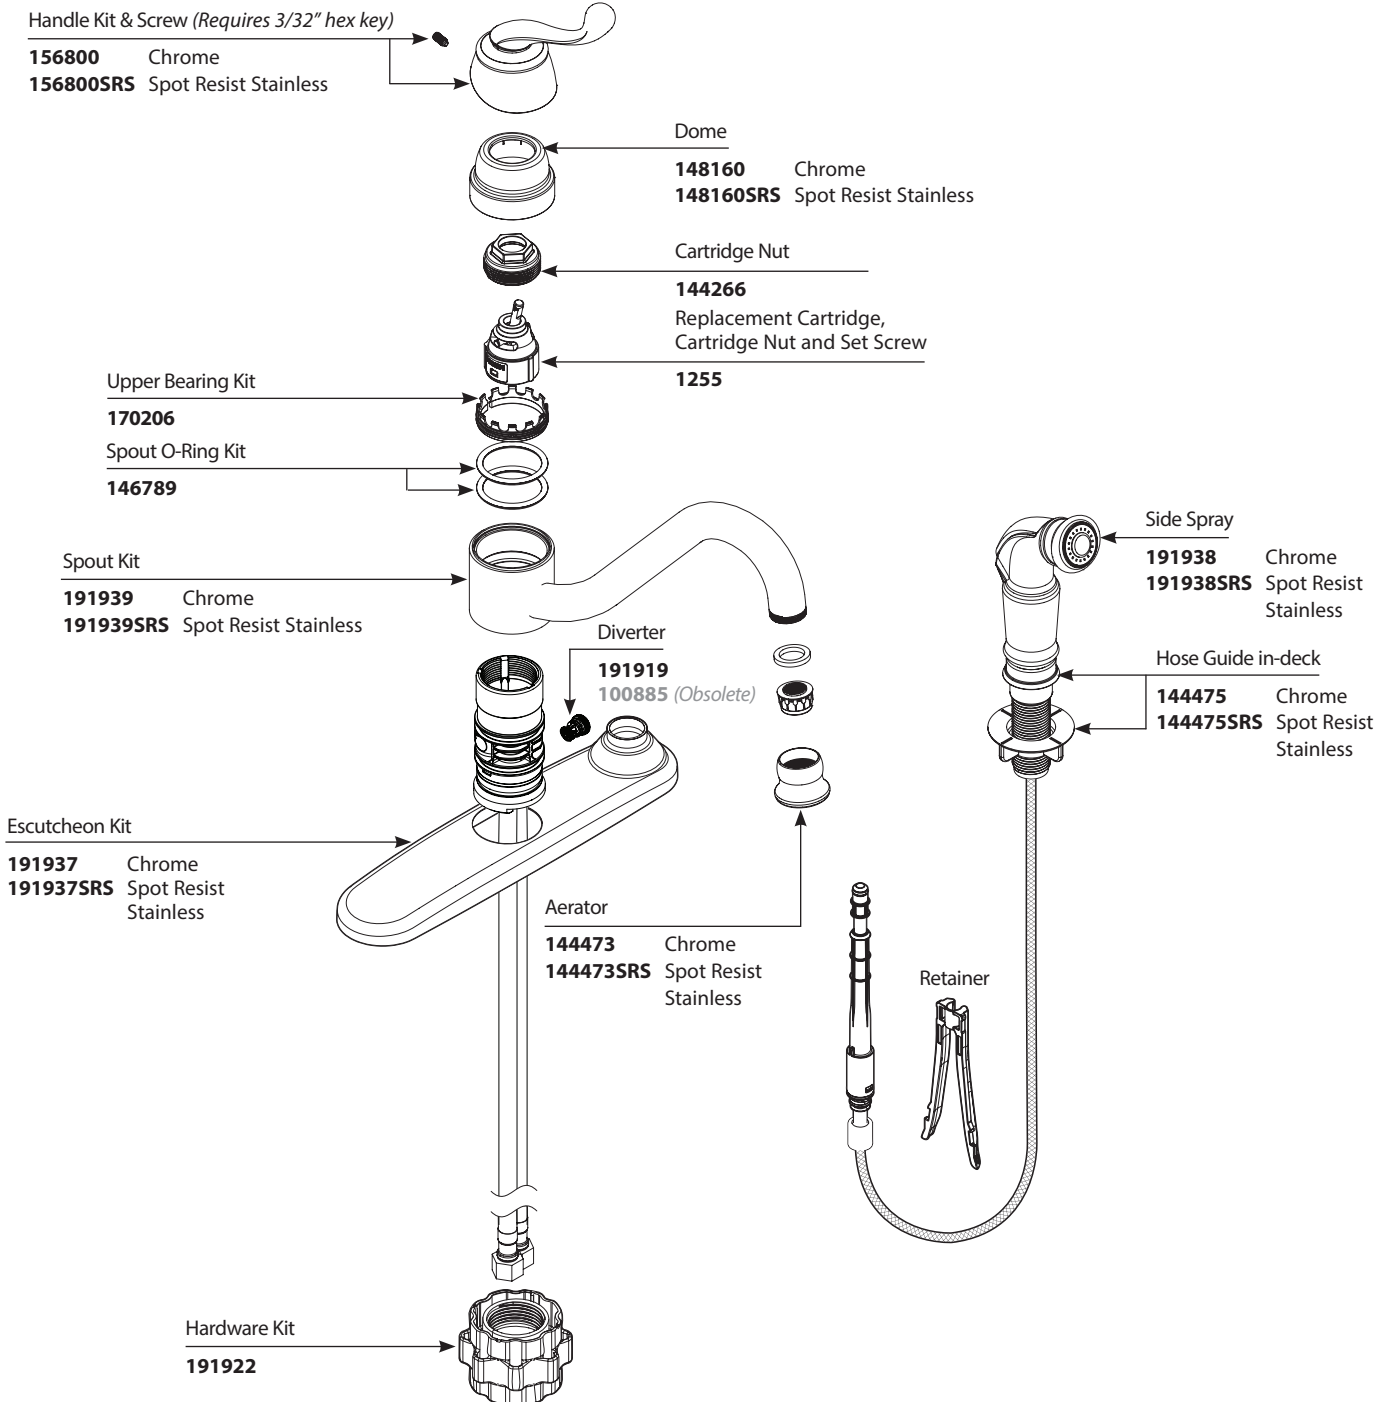

MOEN®

Illustrated Parts

■ Order by Part Number

*There is more than one version of this model.
Page down to identify the version you have.*

Muirfield™ Single-Handle Lever Kitchen Faucet w/Side Spray in Deck Escutcheon

MODEL	HANDLE	FINISH
CA87524	Lever	Chrome
CA87524SRS	Lever	Spot Resist Stainless

■ Order by Part Number

Muirfield™		
Single-Handle Lever Kitchen Faucet w/Side Spray in Deck Escutcheon		
<u>MODEL</u>	<u>HANDLE</u>	<u>FINISH</u>
CA87524	Lever	Chrome
CA87524SRS	Lever	Spot Resist Stainless

■ Order by Part Number

Muirfield™ Single-Handle Lever Kitchen Faucet w/Side Spray in Deck Escutcheon

MODEL	HANDLE	FINISH
CA87524	Lever	Chrome
CA87524SRS	Lever	Spot Resist Stainless

Handle Kit & Screw (Requires 3/32" hex key)

- 156800 Chrome
- 156800SRS Spot Resist Stainless

Dome

- 148160 Chrome
- 148160SRS Spot Resist Stainless

Cartridge Nut

- 144266 Replacement Cartridge,
Cartridge Nut and Set Screw
- 1255

Upper Bearing Kit

- 170206 Spout O-Ring Kit