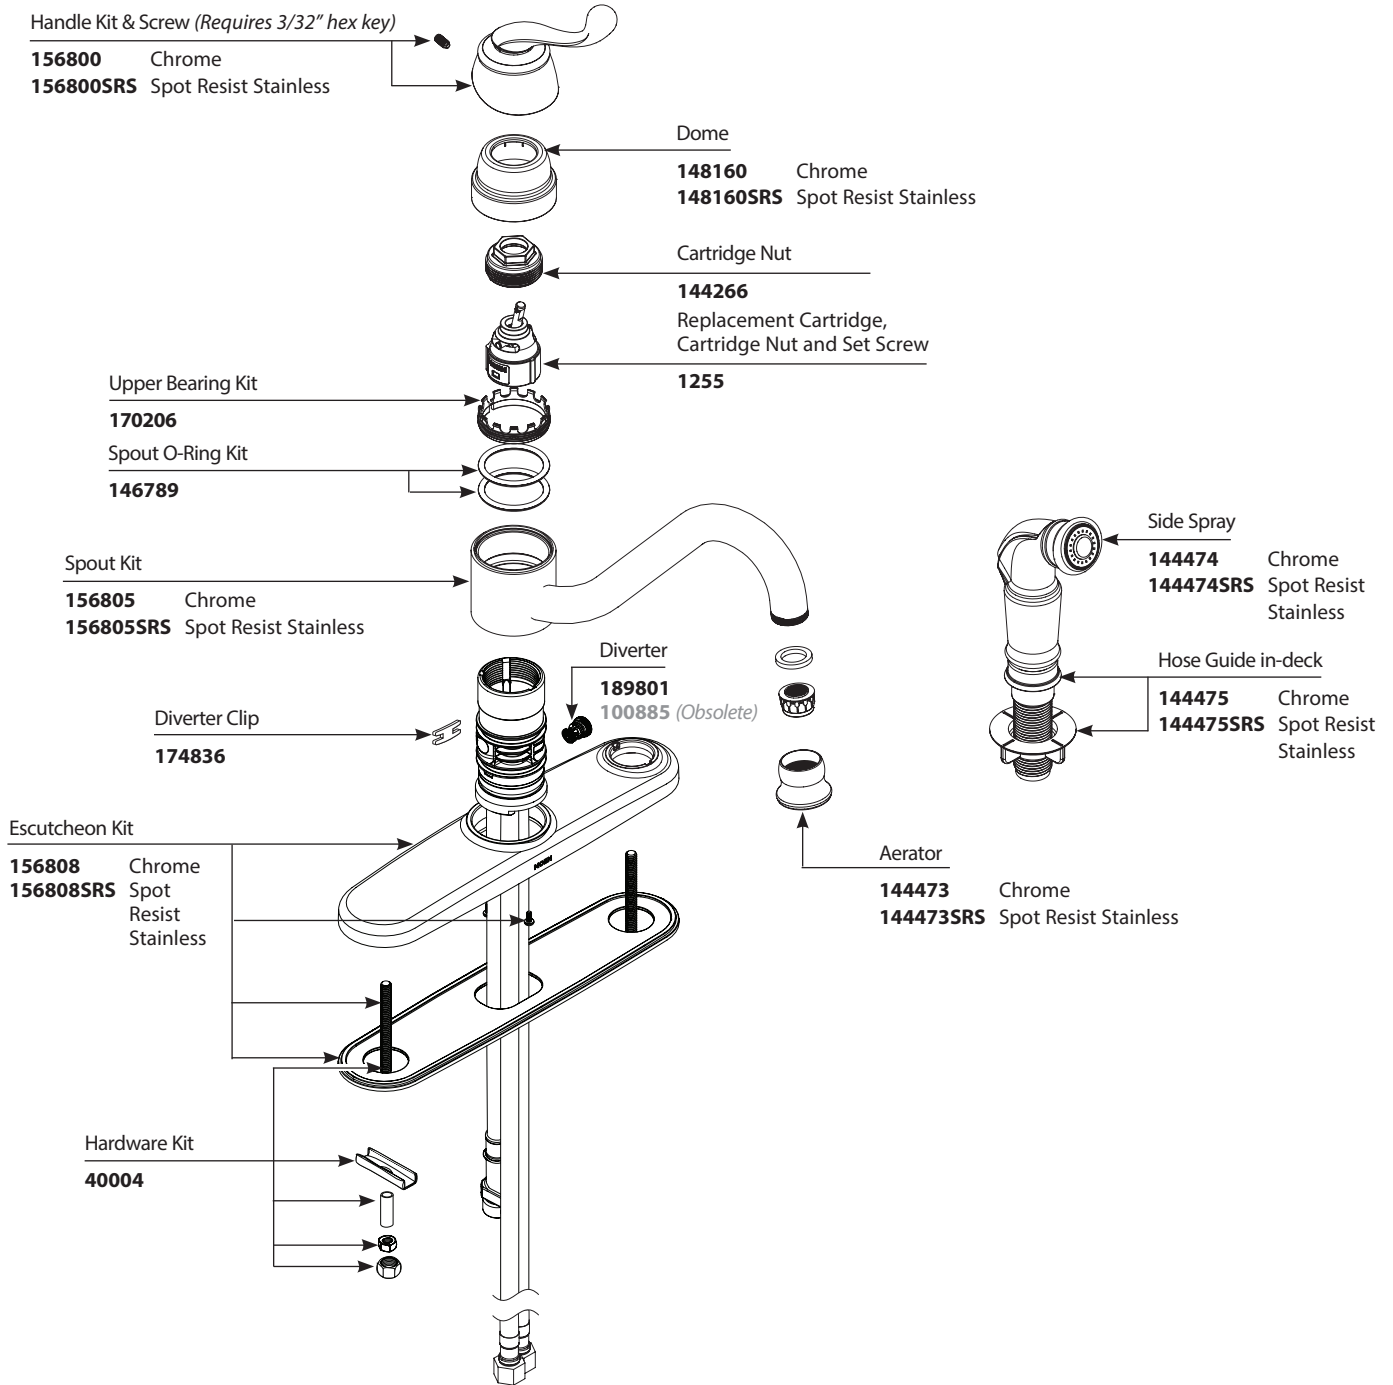

MOEN®

Illustrated Parts

■ Order by Part Number

*There is more than one version of this model.
Page down to identify the version you have.*

Muirfield™ Single-Handle Lever Kitchen Faucet w/Side Spray in Deck Escutcheon

MODEL	HANDLE	FINISH
CA87524	Lever	Chrome
CA87524SRS	Lever	Spot Resist Stainless

■ Order by Part Number

Muirfield™		
Single-Handle Lever Kitchen Faucet w/Side Spray in Deck Escutcheon		
<u>MODEL</u>	<u>HANDLE</u>	<u>FINISH</u>
CA87524	Lever	Chrome
CA87524SRS	Lever	Spot Resist Stainless

■ Order by Part Number

Muirfield™ Single-Handle Lever Kitchen Faucet w/Side Spray in Deck Escutcheon

MODEL	HANDLE	FINISH
CA87524	Lever	Chrome
CA87524SRS	Lever	Spot Resist Stainless

Handle Kit & Screw (Requires 3/32" hex key)

- 156800 Chrome
- 156800SRS Spot Resist Stainless

Dome

- 148160 Chrome
- 148160SRS Spot Resist Stainless

Cartridge Nut

- 144266 Replacement Cartridge,
Cartridge Nut and Set Screw
- 1255

Upper Bearing Kit

- 170206 Spout O-Ring Kit