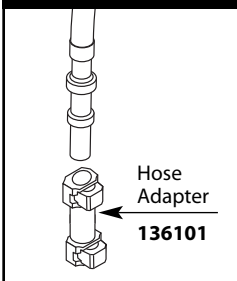

Buy it for looks. Buy it for life.®

Illustrated Parts

■ Order by Part Number

Single-Handle Kitchen Faucet with Spray

MODEL	TYPE	FINISH
CA87440	Lever	Chrome
CA87440SL	Lever	Stainless

HANDLE PLUG BUTTON PRIOR TO 1/2011

QUICK CONNECTION PRIOR TO 12/2009

HOSE ADAPTER CLIP