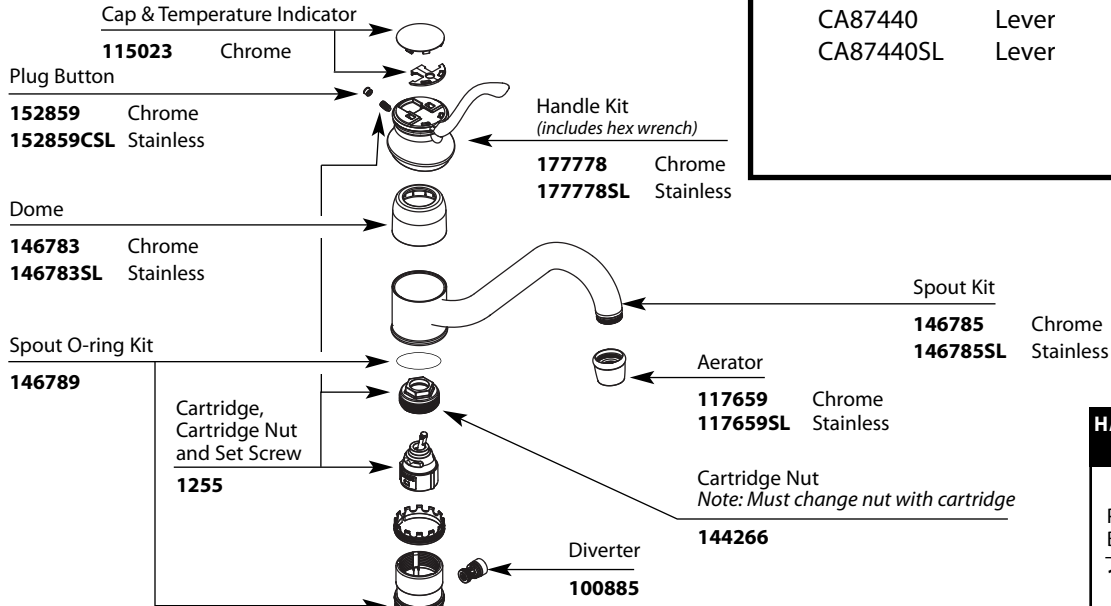

Buy it for looks. Buy it for life.®

Illustrated Parts

■ Order by Part Number

Single-Handle Kitchen Faucet with Spray

MODEL	TYPE	FINISH
CA87440	Lever	Chrome
CA87440SL	Lever	Stainless

HANDLE PLUG BUTTON PRIOR TO 1/2011

QUICK CONNECTION PRIOR TO 12/2009

HOSE ADAPTER CLIP