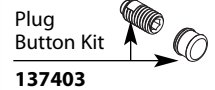

Buy it for looks. Buy it for life.®

Illustrated Parts

■ Order by Part Number

Single-Handle Kitchen Faucet with Spray

MODEL	TYPE	FINISH
CA87440	Lever	Chrome
CA87440SL	Lever	Stainless

HANDLE PLUG BUTTON PRIOR TO 1/2011

QUICK CONNECTION PRIOR TO 12/2009

HOSE ADAPTER CLIP