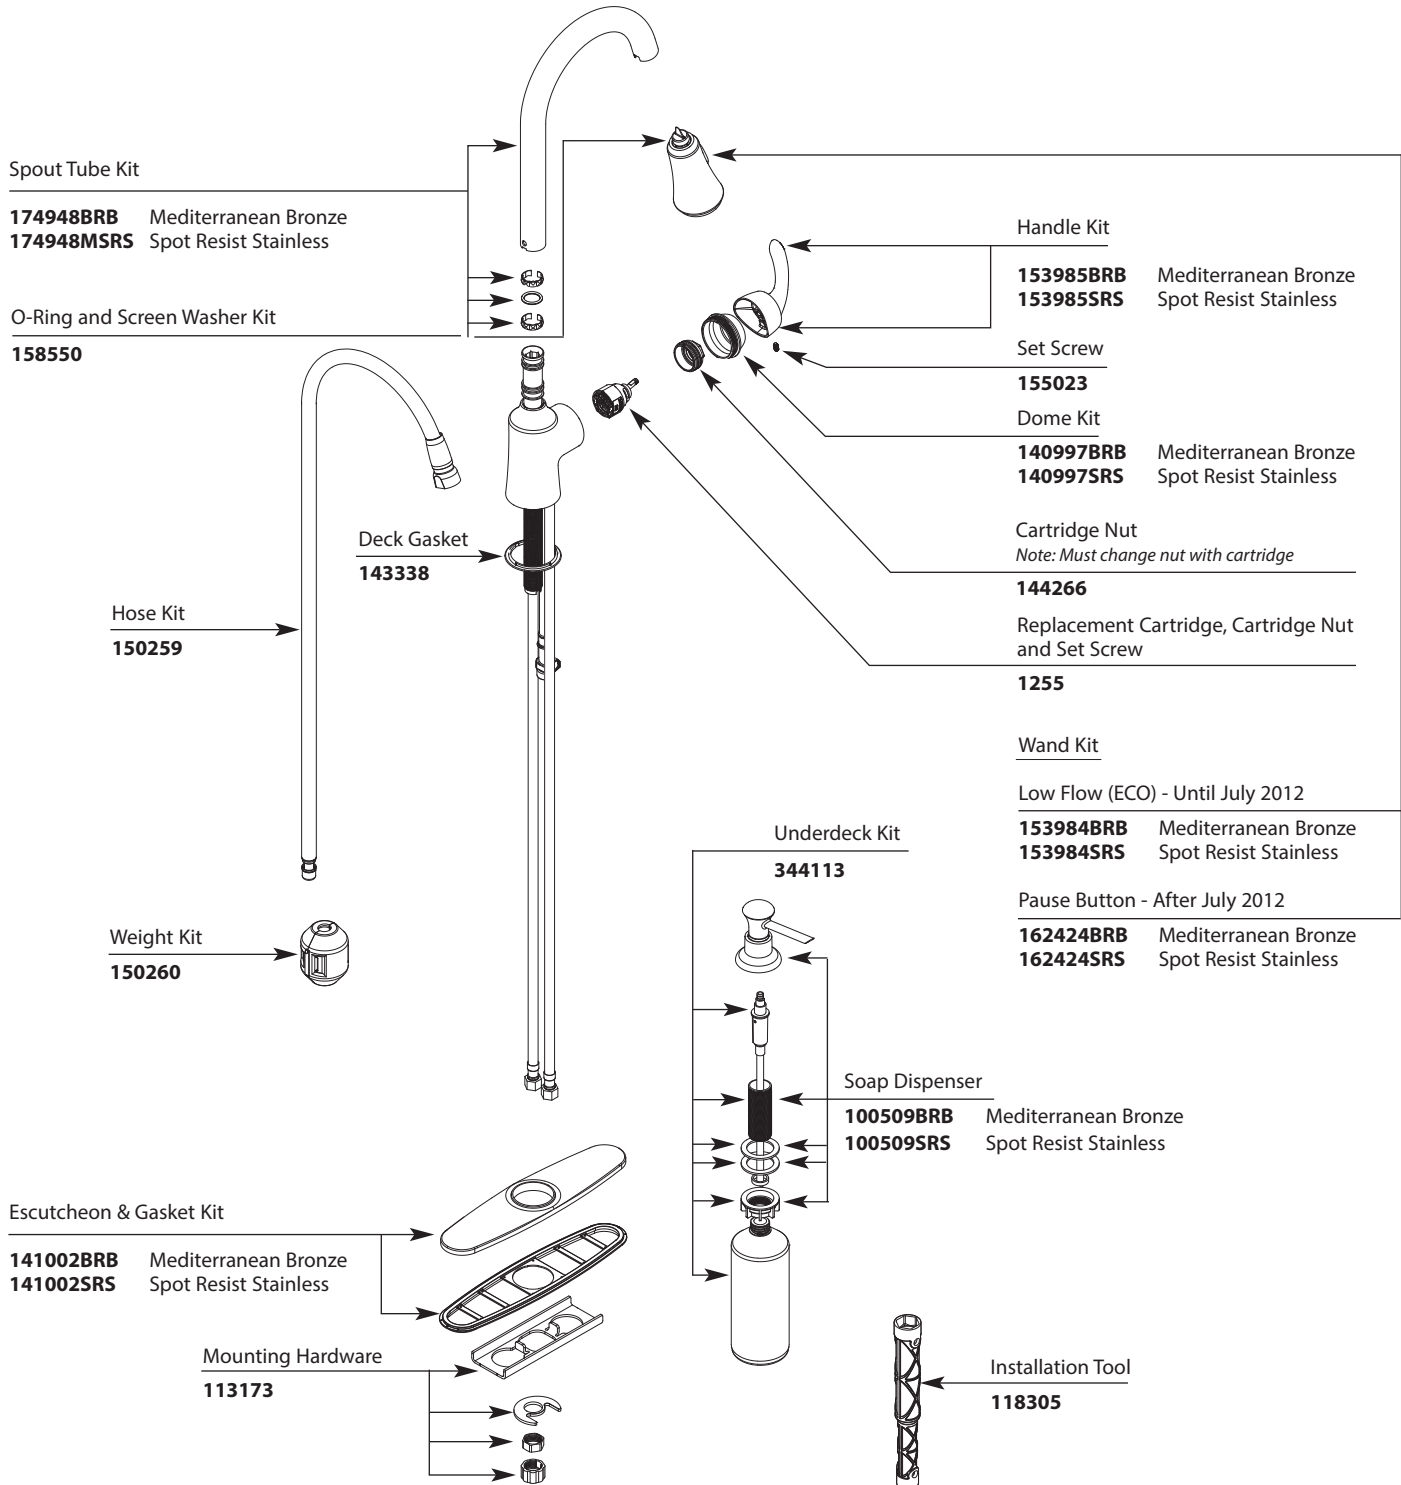

Buy it for looks. Buy it for life.®

■ **Order by Part Number**

*There is more than 1 version of this model.
Page down to identify the version you have.*

Illustrated Parts

BAYHILL™		
One-Handle Kitchen Faucet		
MODEL	HANDLE	FINISH
CA87094BRB	Lever	Mediterranean Bronze
CA87094SRS	Lever	Spot Resist Stainless

Buy it for looks. Buy it for life.®

Illustrated Parts

■ Order by Part Number

BAYHILL™ One-Handle Kitchen Faucet		
MODEL	HANDLE	FINISH
CA87094BRB	Lever	Mediterranean Bronze
CA87094SRS	Lever	Spot Resist Stainless

155023

Dome Kit

140997BRB Mediterranean Bronze
140997SRS Spot Resist Stainless

Cartridge Nut

Note: Must change nut with cartridge

144266

Replacement Cartridge, Cartridge Nut and Set Screw

1255

Underdeck Kit
344113

Soap Dispenser

100509BRB Mediterranean Bronze
100509SRS Spot Resist Stainless

Installation Tool
118305