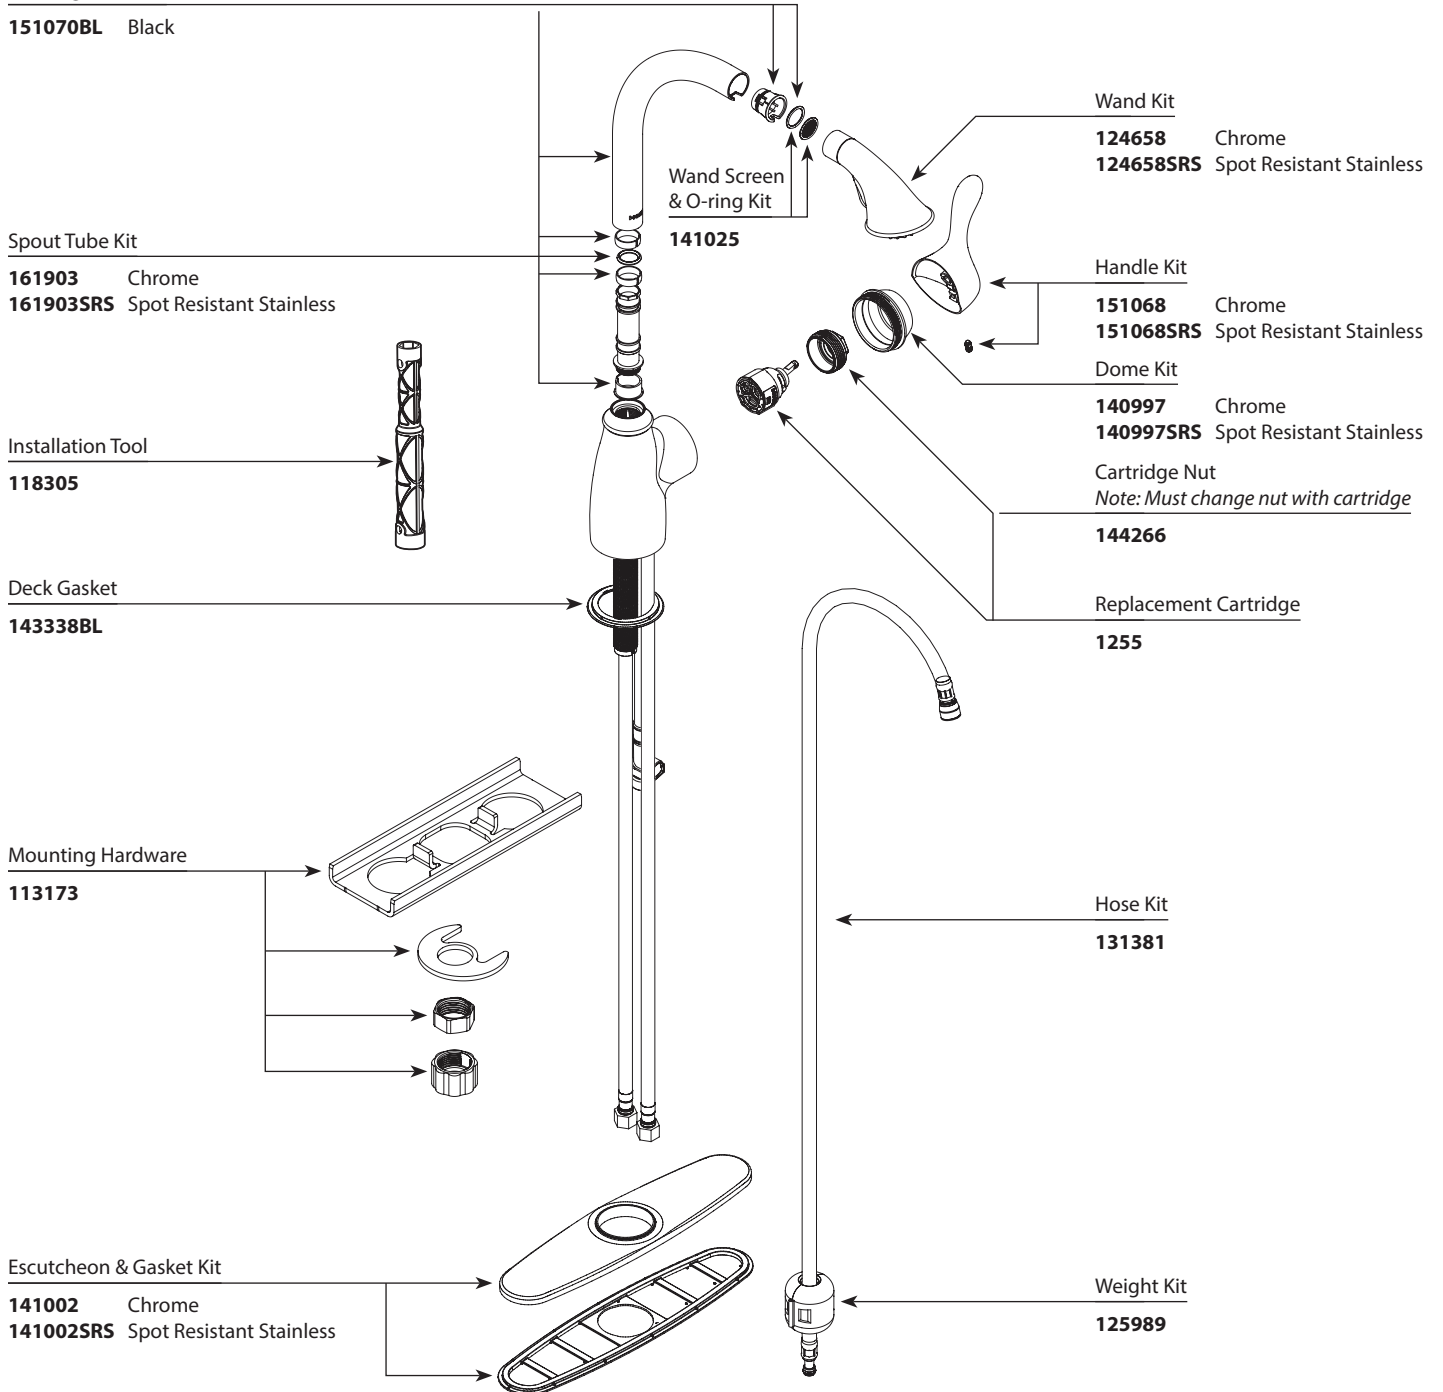

**Handle Kit**

**151068** Chrome  
**151068SRS** Spot Resistant Stainless

**Dome Kit**

**140997** Chrome  
**140997SRS** Spot Resistant Stainless

**Cartridge Nut**

*Note: Must change nut with cartridge*

**144266**

**Replacement Cartridge**

**1255**

**Hose Kit**

**131381**

**Weight Kit**

**125989**

Buy it for looks. Buy it for life.®

# Illustrated Parts

■ Order by Part Number

Docking Collar Kit

**151070BL** Black

Spout Tube Kit

**161903** Chrome  
**161903SRS** Spot Resistant Stainless

Installation Tool

**118305**

Deck Gasket

**143338BL**

Mounting Hardware

**113173**

Escutcheon & Gasket Kit

**141002** Chrome  
**141002SRS** Spot Resistant Stainless

Wand Screen & O-ring Kit

**141025**