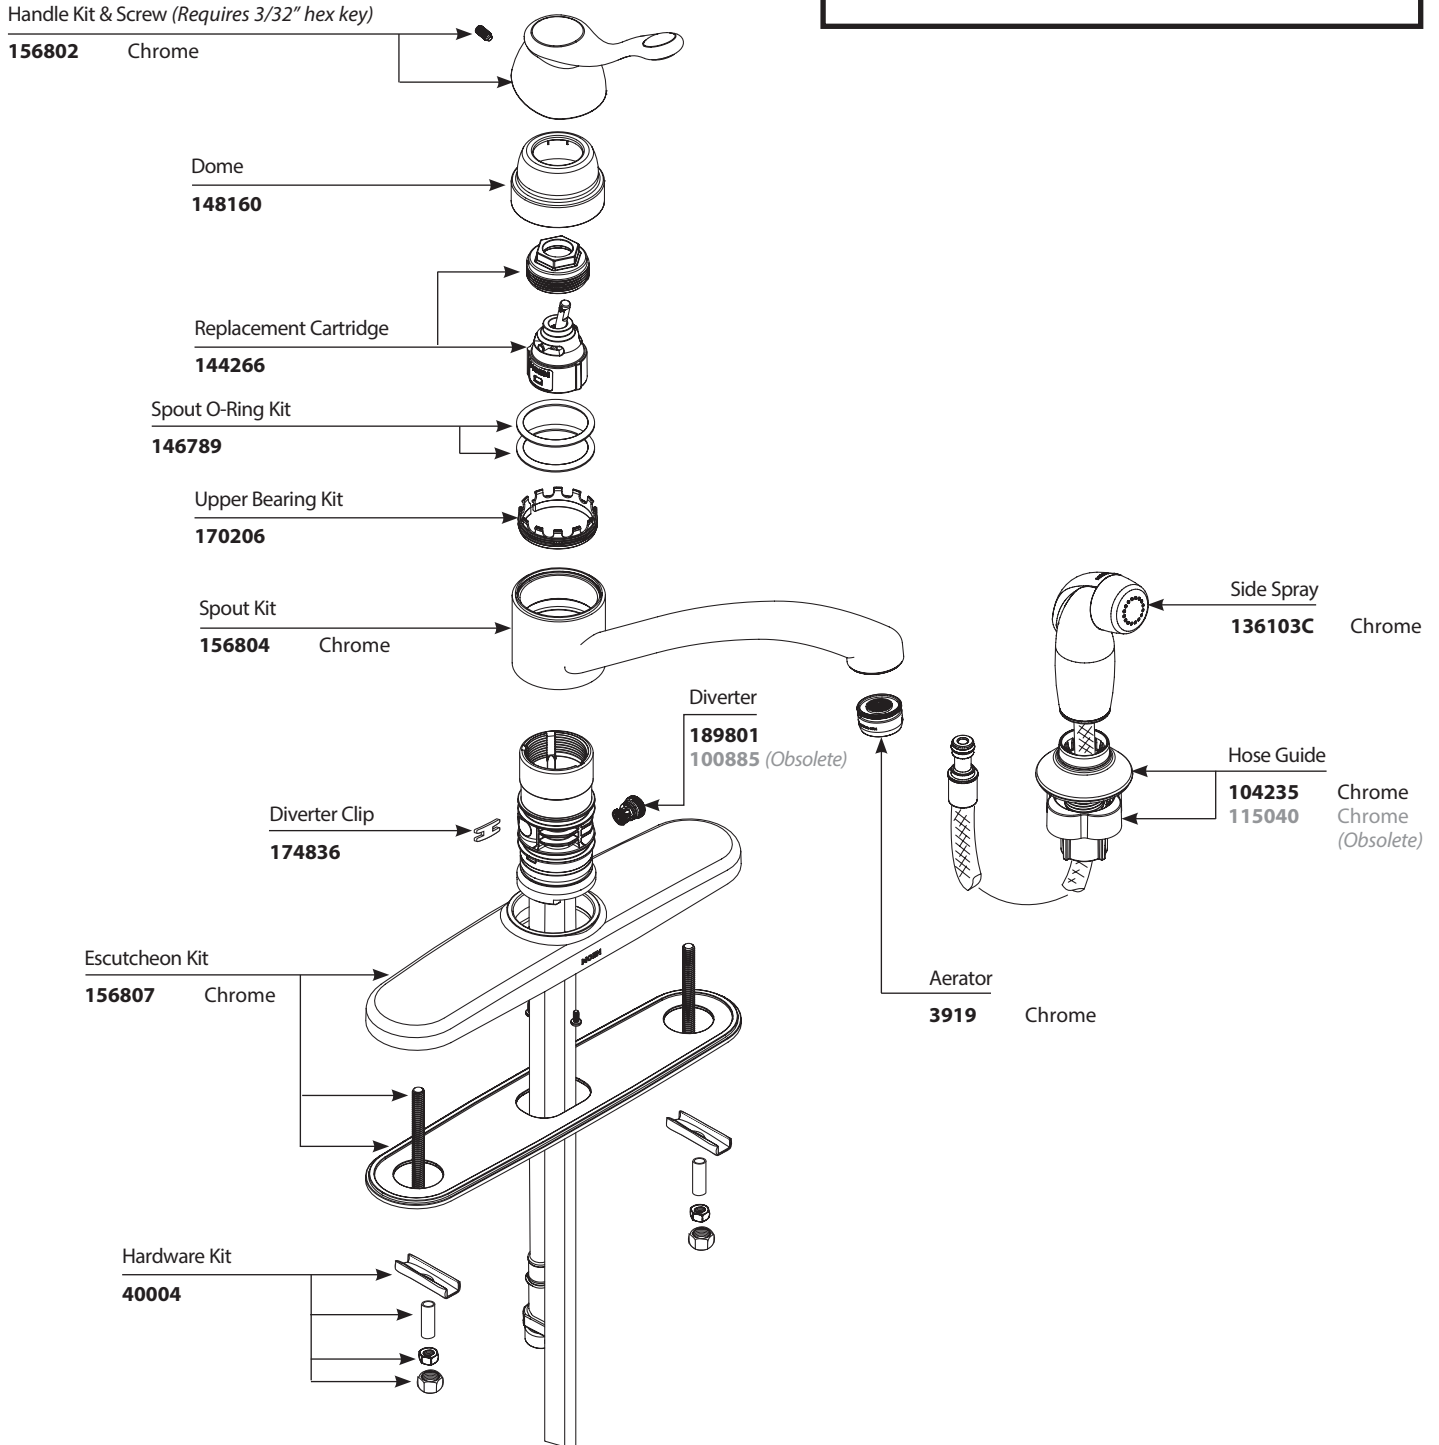

Escutcheon Kit

191928 Chrome

Deck Plate

191921

Hardware Kit

191922

Side Spray

191929 Chrome

Hose Guide

191942 Chrome

Retainer

■ Order by Part Number

Adler™		
Single-Handle Lever Kitchen Faucet with Side Spray		
MODEL	HANDLE	FINISH
CA87016	Lever	Chrome

■ Order by Part Number

Adler™		
Single-Handle Lever Kitchen Faucet with Side Spray		
MODEL	HANDLE	FINISH
CA87016	Lever	Chrome

Handle Kit & Screw (Requires 3/32" hex key)

156802 Chrome

Dome

148160

Replacement Cartridge

144266

Spout O-Ring Kit

146789

Upper Bearing Kit

170206

Diverter Clip

174836

Diverter

189801

100885 (Obsolete)

Spout Kit