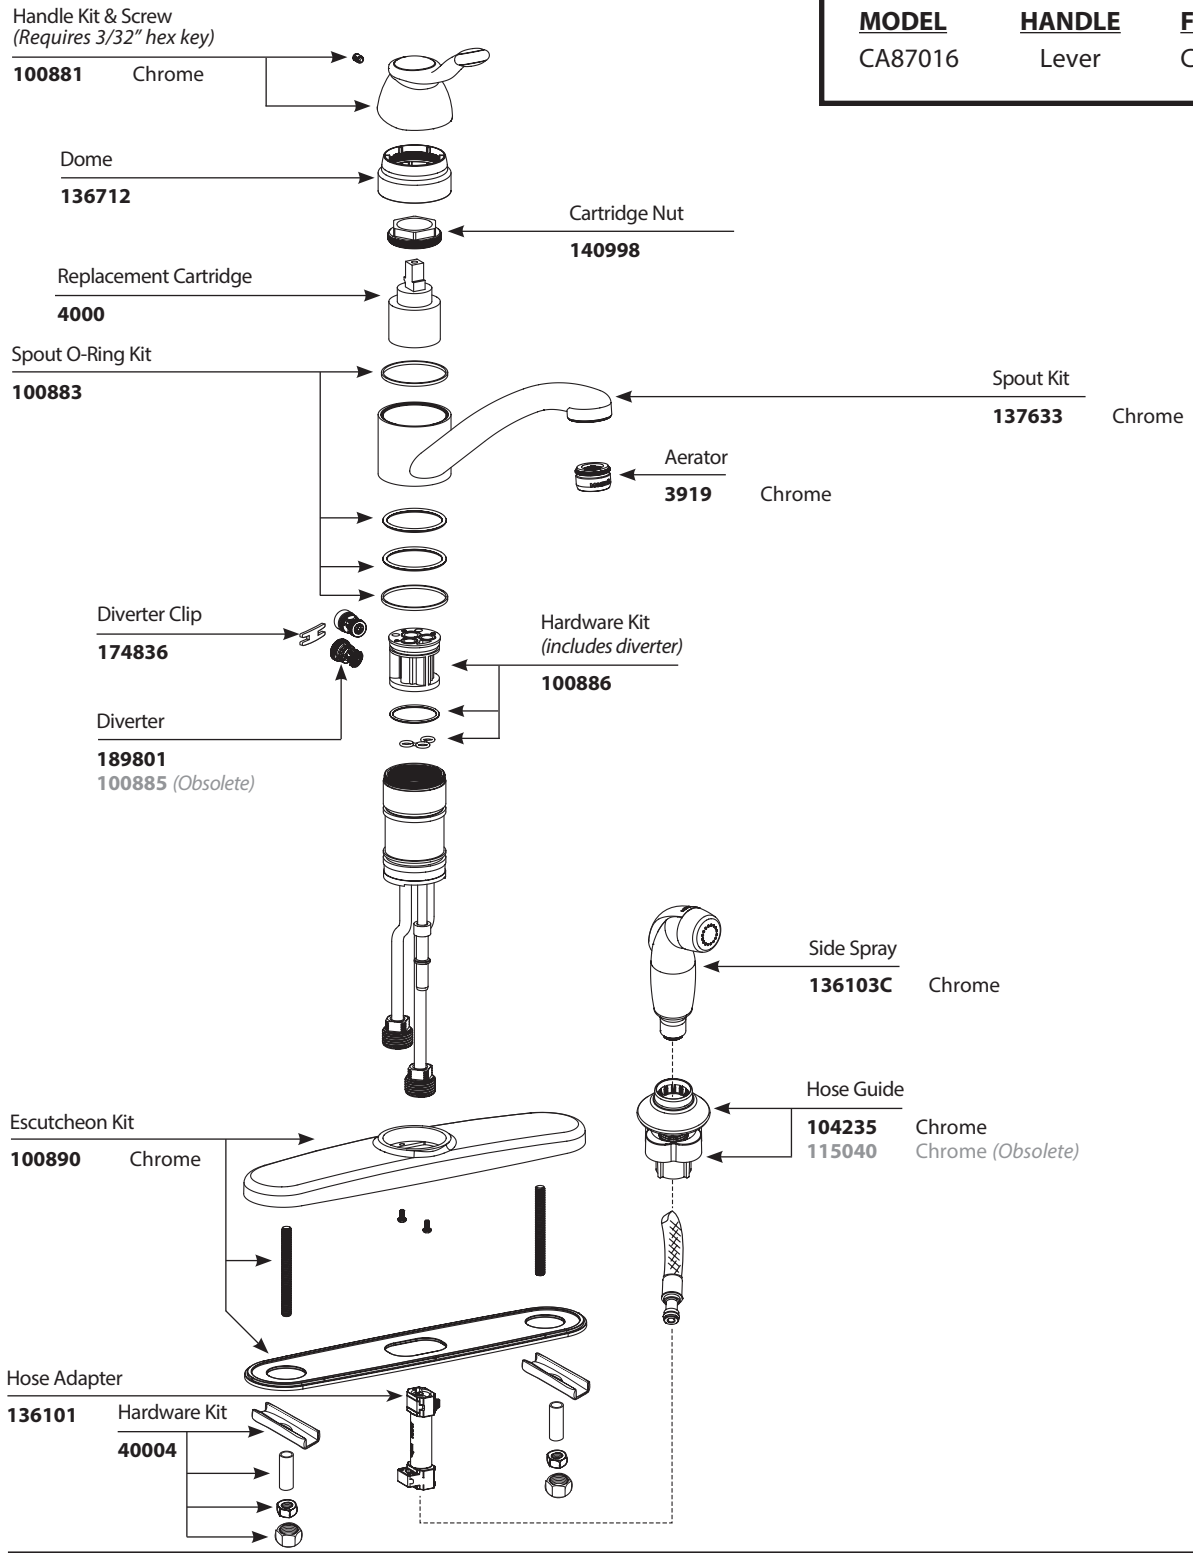

Hose Guide

191942 Chrome

Retainer

■ Order by Part Number

Adler™		
Single-Handle Lever Kitchen Faucet with Side Spray		
MODEL	HANDLE	FINISH
CA87016	Lever	Chrome

■ Order by Part Number

Adler™		
Single-Handle Lever Kitchen Faucet with Side Spray		
MODEL	HANDLE	FINISH
CA87016	Lever	Chrome

Upper Bearing Kit

170206

Diverter Clip

174836

Diverter

189801

100885 (Obsolete)

Spout Kit

156804

Chrome

Side Spray

136103C

Chrome

Hose Guide

104235

115040

Chrome

Hardware Kit

40004

■ Order by Part Number

Adler™
Single-Handle Lever Kitchen Faucet
with Side Spray

MODEL	HANDLE	FINISH
CA87016	Lever	Chrome

MOEN®
 REGISTERED TRADEMARK
 © 2019 MOEN INC.