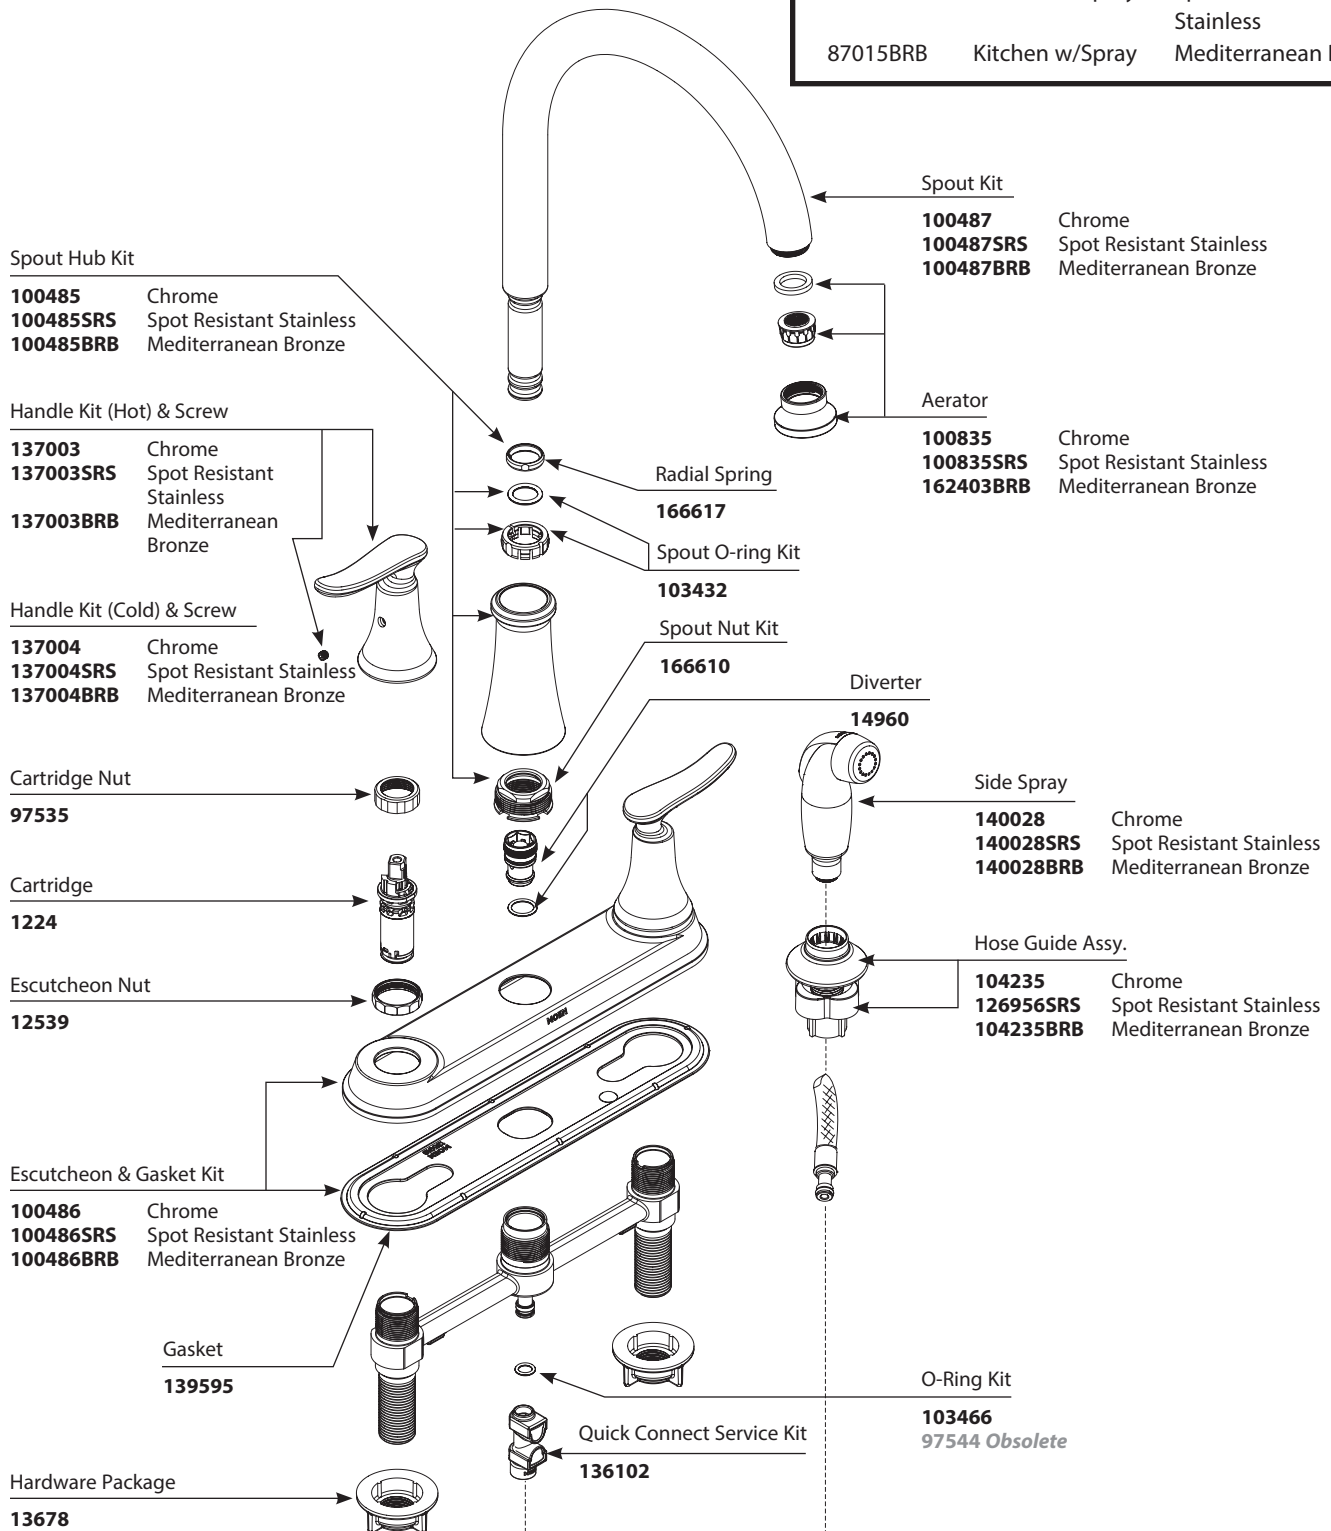

■ Order by Part Number

*There is more than one version of this model.
Page down to identify the version you have.*

| Solidad™ | | |
|---------------------------------------|-----------------|--------------------------|
| Two-Handle Lever Style Kitchen Faucet | | |
| MODEL | | FINISH |
| CA87015 | Kitchen w/Spray | Chrome |
| CA87015SRS | Kitchen w/Spray | Spot Resistant Stainless |
| | | Stainless |
| 87015BRB | Kitchen w/Spray | Mediterranean Bronze |

■ Order by Part Number

Illustrated Parts

| Solidad™ | | |
|---------------------------------------|-----------------|--------------------------|
| Two-Handle Lever Style Kitchen Faucet | | |
| MODEL | | FINISH |
| CA87015 | Kitchen w/Spray | Chrome |
| CA87015CSL | Kitchen w/Spray | Classic Stainless |
| CA87015SRS | Kitchen w/Spray | Spot Resistant Stainless |
| | | Stainless |
| 87015BRB | Kitchen w/Spray | Mediterranean Bronze |