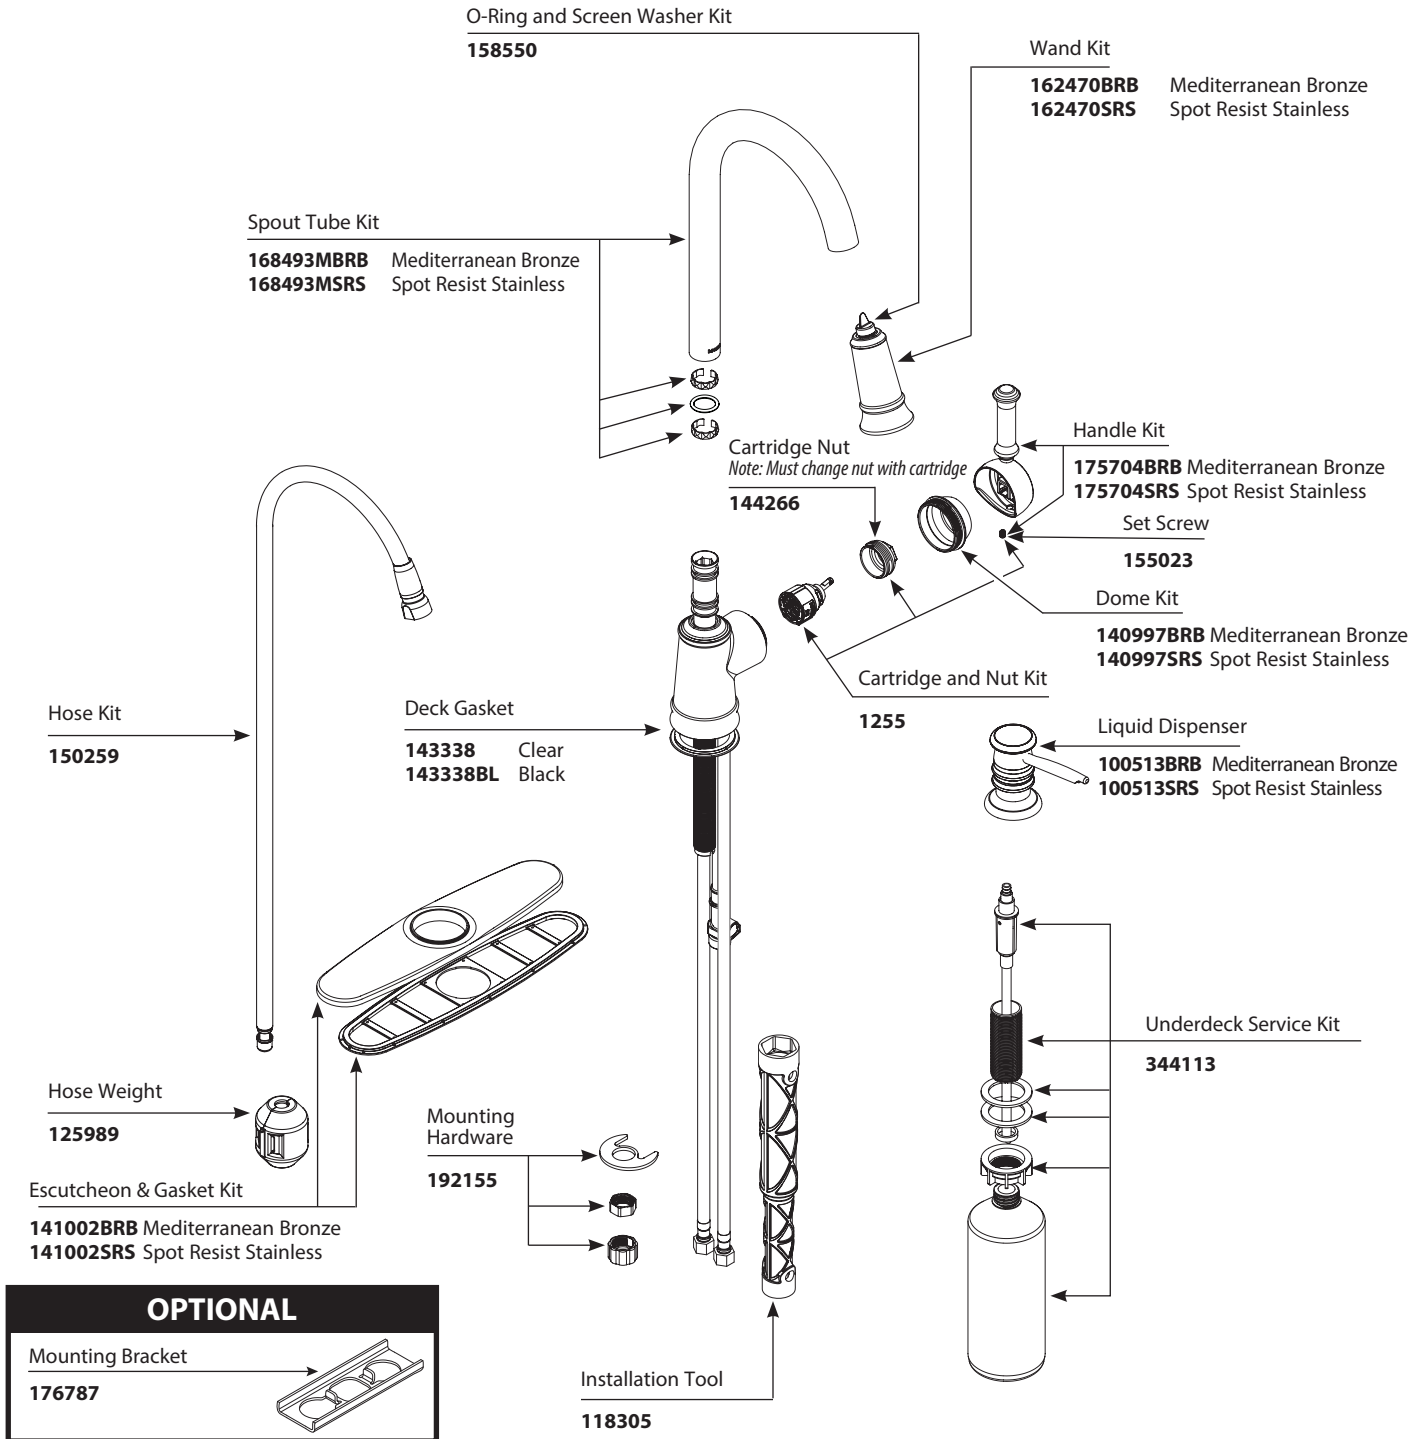

## Illustrated Parts

<b>Lindley™</b>		
<b>Single-Handle High Arc Pulldown Kitchen Faucet</b>		
<b>MODEL</b>	<b>TYPE</b>	<b>FINISH</b>
CA87012BRB	Lever	Mediterranean Bronze
CA87012SRS	Lever	Spot Resist Stainless