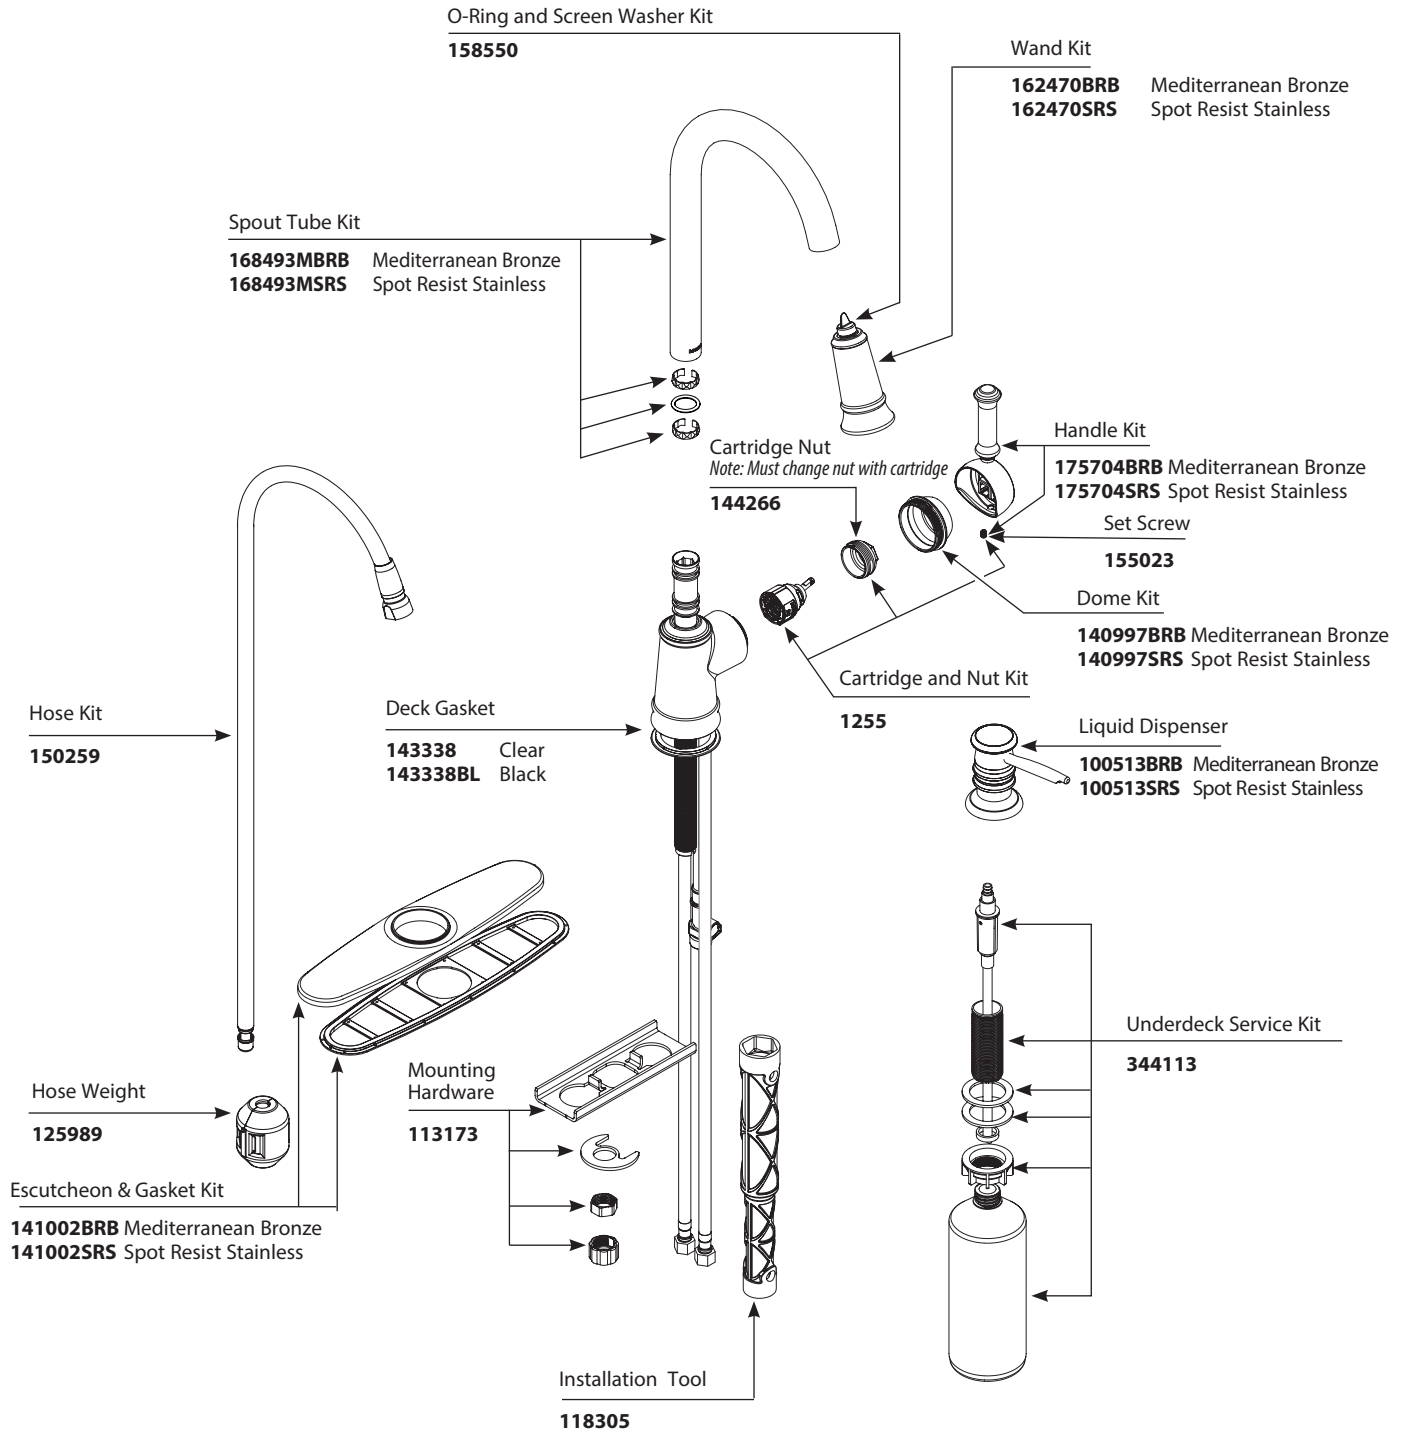

■ Order by Part Number

Illustrated Parts

Lindley™ Single-Handle High Arc Pulldown Kitchen Faucet

MODEL	TYPE	FINISH
CA87012BRB	Lever	Mediterranean Bronze
CA87012SRS	Lever	Spot Resist Stainless