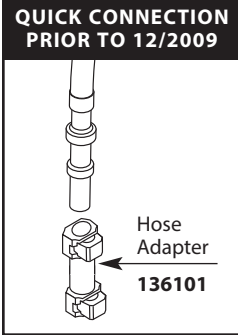

Buy it for looks. Buy it for life.®

■ Order by Part Number

*There is more than 1 version of this model.
Page down to identify the version you have.*

Illustrated Parts

Neva™ Single-Handle High-Arc Pull Out Kitchen Faucet		
MODEL	TYPE	FINISH
CA87005	Lever	Chrome
CA87005SRS	Lever	Spot Resist Stainless

Buy it for looks. Buy it for life.®

■ Order by Part Number

Illustrated Parts

Neva™ Single-Handle High-Arc Pull Out Kitchen Faucet		
MODEL	TYPE	FINISH
CA87005	Lever	Chrome
CA87005SRS	Lever	Spot Resist Stainless

ILLUSTRATIONS BY: MOEN

Buy it for looks. Buy it for life.®

Illustrated Parts

■ Order by Part Number

Neva™ Single-Handle High-Arc Pull Out Kitchen Faucet		
MODEL	TYPE	FINISH
CA87005	Lever	Chrome
CA87005CSL	Lever	Classic Stainless
CA87005SFB	Lever	Soft Touch Black/ Spot Resist Stainless
CA87005SRS	Lever	Spot Resist Stainless