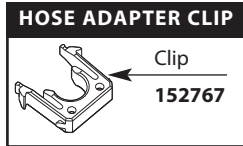

Buy it for looks. Buy it for life.®

■ Order by Part Number

*There is more than 1 version of this model.
Page down to identify the version you have.*

Illustrated Parts

Neva™ Single-Handle High-Arc Pull Out Kitchen Faucet		
MODEL	TYPE	FINISH
CA87005	Lever	Chrome
CA87005SRS	Lever	Spot Resist Stainless

Buy it for looks. Buy it for life.®

■ Order by Part Number

Illustrated Parts

Neva™ Single-Handle High-Arc Pull Out Kitchen Faucet		
MODEL	TYPE	FINISH
CA87005	Lever	Chrome
CA87005SRS	Lever	Spot Resist Stainless

ILLUSTRATIONS BY: MOEN

Buy it for looks. Buy it for life.®

Illustrated Parts

■ Order by Part Number

Neva™ Single-Handle High-Arc Pull Out Kitchen Faucet		
MODEL	TYPE	FINISH
CA87005	Lever	Chrome
CA87005CSL	Lever	Classic Stainless
CA87005SFB	Lever	Soft Touch Black/ Spot Resist Stainless
CA87005SRS	Lever	Spot Resist Stainless