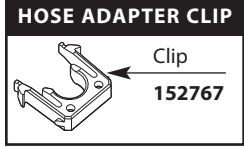

Buy it for looks. Buy it for life.®

■ Order by Part Number

*There is more than 1 version of this model.
Page down to identify the version you have.*

Illustrated Parts

Neva™ Single-Handle High-Arc Pull Out Kitchen Faucet		
MODEL	TYPE	FINISH
CA87005	Lever	Chrome
CA87005SRS	Lever	Spot Resist Stainless

Buy it for looks. Buy it for life.®

■ Order by Part Number

Illustrated Parts

Neva™ Single-Handle High-Arc Pull Out Kitchen Faucet		
MODEL	TYPE	FINISH
CA87005	Lever	Chrome
CA87005SRS	Lever	Spot Resist Stainless