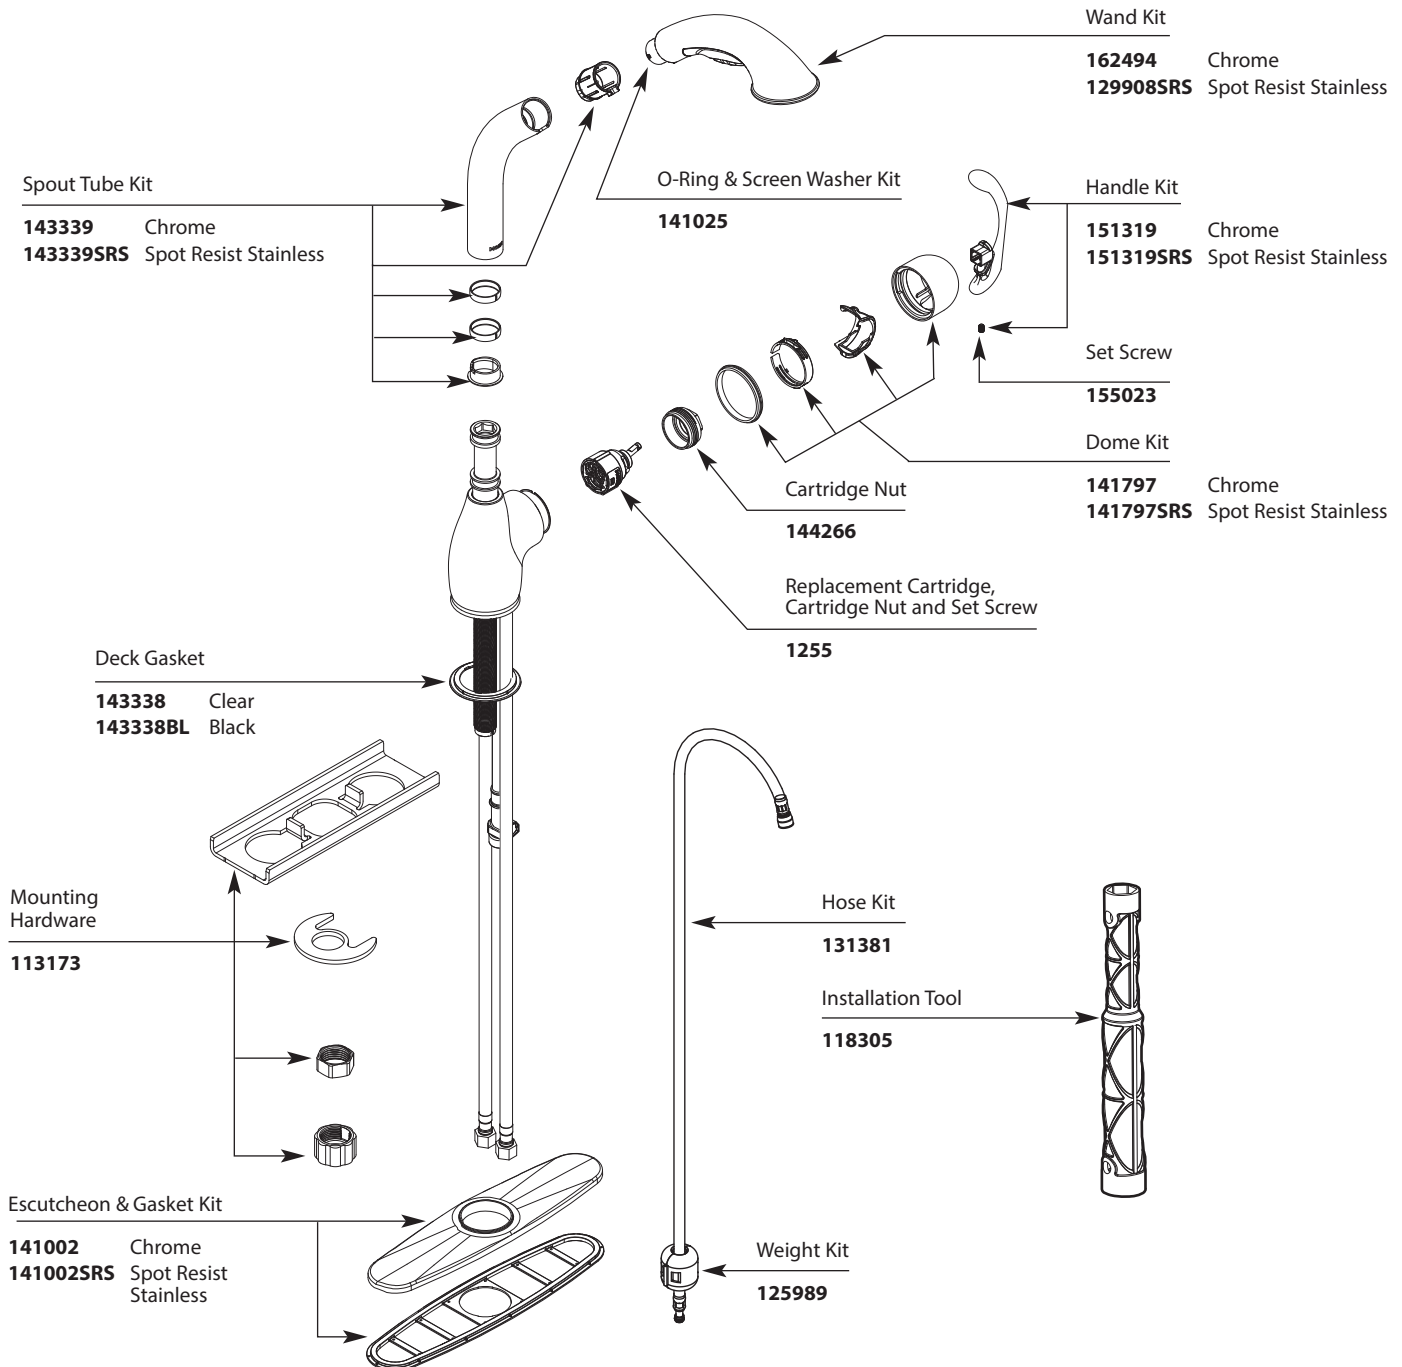

Buy it for looks. Buy it for life.®

■ Order by Part Number

*There is more than 1 version of this model.
Page down to identify the version you have.*

Illustrated Parts

Neva™ Single-Handle High-Arc Pull Out Kitchen Faucet		
MODEL	TYPE	FINISH
CA87005	Lever	Chrome
CA87005SRS	Lever	Spot Resist Stainless

Buy it for looks. Buy it for life.®

■ Order by Part Number

Illustrated Parts

Neva™ Single-Handle High-Arc Pull Out Kitchen Faucet		
MODEL	TYPE	FINISH
CA87005	Lever	Chrome
CA87005SRS	Lever	Spot Resist Stainless

ILLUSTRATIONS BY: MOEN

Buy it for looks. Buy it for life.®

Illustrated Parts

■ Order by Part Number

Neva™ Single-Handle High-Arc Pull Out Kitchen Faucet		
MODEL	TYPE	FINISH
CA87005	Lever	Chrome
CA87005CSL	Lever	Classic Stainless
CA87005SFB	Lever	Soft Touch Black/ Spot Resist Stainless
CA87005SRS	Lever	Spot Resist Stainless