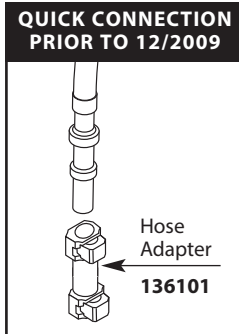

Buy it for looks. Buy it for life.®

■ Order by Part Number

*There is more than 1 version of this model.
Page down to identify the version you have.*

Illustrated Parts

Neva™ Single-Handle High-Arc Pull Out Kitchen Faucet		
MODEL	TYPE	FINISH
CA87005	Lever	Chrome
CA87005SRS	Lever	Spot Resist Stainless

Buy it for looks. Buy it for life.®

■ Order by Part Number

Illustrated Parts

Neva™ Single-Handle High-Arc Pull Out Kitchen Faucet		
MODEL	TYPE	FINISH
CA87005	Lever	Chrome
CA87005SRS	Lever	Spot Resist Stainless

ILLUSTRATIONS BY: MOEN

Buy it for looks. Buy it for life.®

Illustrated Parts

■ Order by Part Number

Neva™ Single-Handle High-Arc Pull Out Kitchen Faucet		
MODEL	TYPE	FINISH
CA87005	Lever	Chrome
CA87005CSL	Lever	Classic Stainless
CA87005SFB	Lever	Soft Touch Black/ Spot Resist Stainless
CA87005SRS	Lever	Spot Resist Stainless