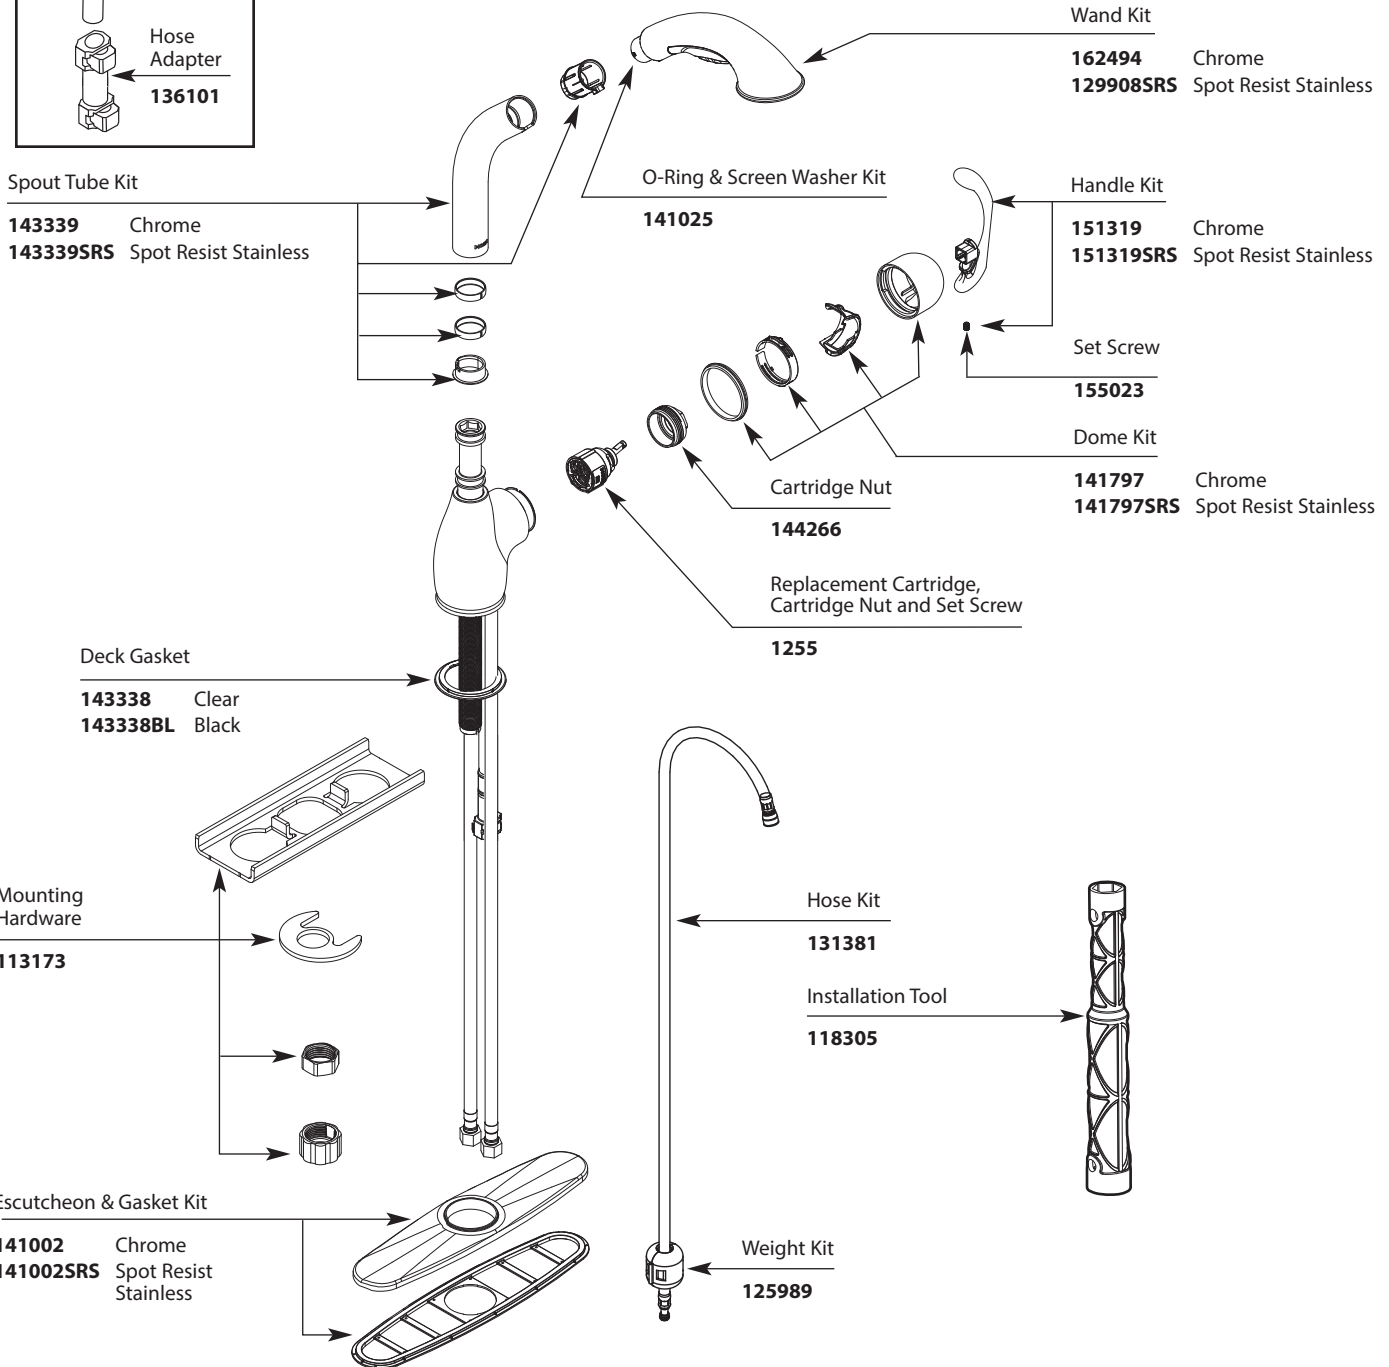

Buy it for looks. Buy it for life.®

■ Order by Part Number

*There is more than 1 version of this model.
Page down to identify the version you have.*

Illustrated Parts

Neva™ Single-Handle High-Arc Pull Out Kitchen Faucet		
MODEL	TYPE	FINISH
CA87005	Lever	Chrome
CA87005SRS	Lever	Spot Resist Stainless

Buy it for looks. Buy it for life.®

■ Order by Part Number

Illustrated Parts

Neva™ Single-Handle High-Arc Pull Out Kitchen Faucet		
MODEL	TYPE	FINISH
CA87005	Lever	Chrome
CA87005SRS	Lever	Spot Resist Stainless

ILLUSTRATIONS BY: MOEN

Buy it for looks. Buy it for life.®

Illustrated Parts

■ Order by Part Number

Neva™ Single-Handle High-Arc Pull Out Kitchen Faucet		
MODEL	TYPE	FINISH
CA87005	Lever	Chrome
CA87005CSL	Lever	Classic Stainless
CA87005SFB	Lever	Soft Touch Black/ Spot Resist Stainless
CA87005SRS	Lever	Spot Resist Stainless