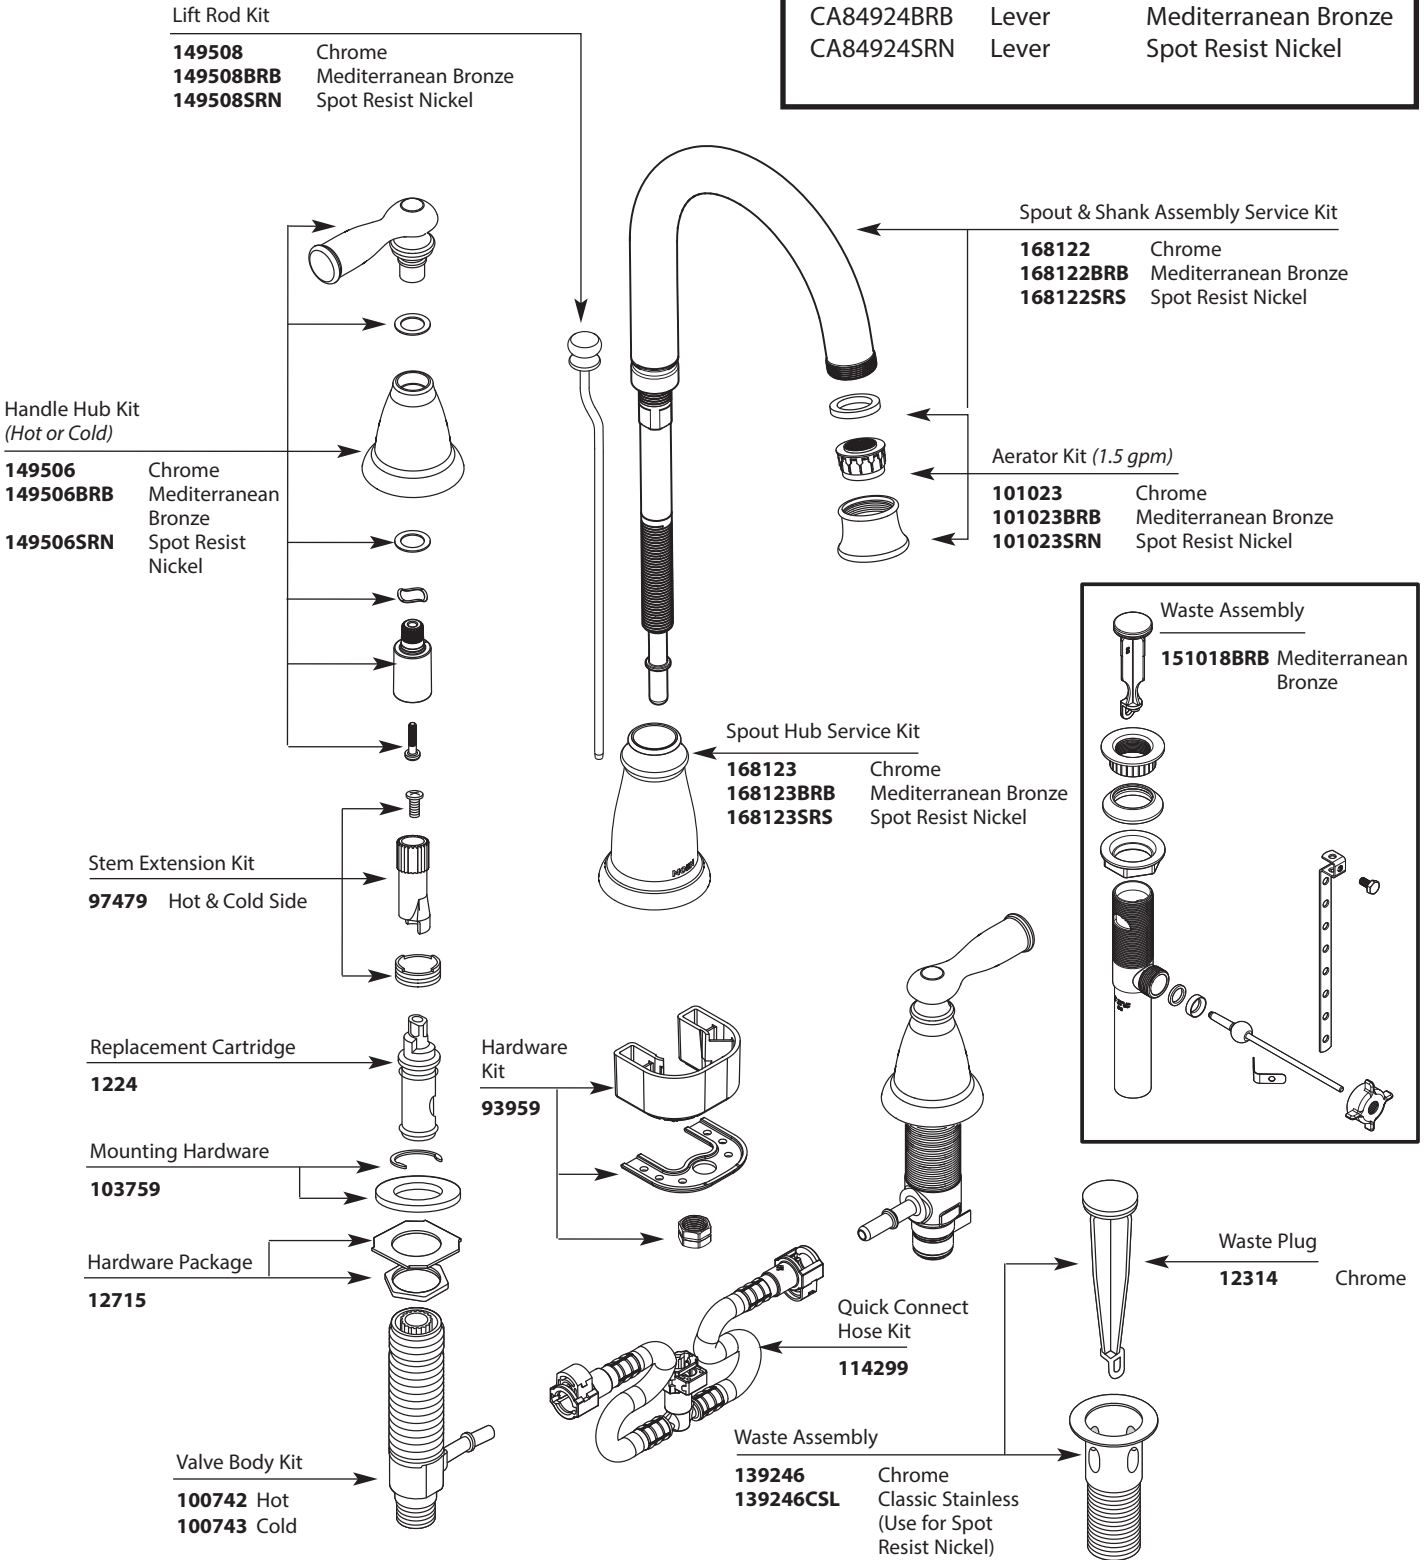

Buy it for looks. Buy it for life.®

Illustrated Parts

■ Order by Part Number

*There is more than 1 version of this model.
Page down to identify the version you have.*

Banbury™		
Two-Handle Widespread Lavatory Faucet		
MODEL	HANDLE	FINISH
CA84924	Lever	Chrome
CA84924BRB	Lever	Mediterranean Bronze
CA84924SRN	Lever	Spot Resist Nickel

Buy it for looks. Buy it for life.®

■ Order by Part Number

*There is more than 1 version of this model.
Page down to identify the version you have.*

Illustrated Parts

Banbury™ Two-Handle Widespread Lavatory Faucet		
MODEL	HANDLE	FINISH
CA84924	Lever	Chrome
CA84924CBN	Lever	Classic Brushed Nickel
CA84924BRB	Lever	Mediterranean Bronze
CA84924SRN	Lever	Spot Resist Nickel

Buy it for looks. Buy it for life.®

■ Order by Part Number

Illustrated Parts

Banbury™ Two-Handle Widespread Lavatory Faucet

MODEL	HANDLE	FINISH
CA84924	Lever	Chrome
CA84924BRB	Lever	Mediterranean Bronze
CA84924SRN	Lever	Spot Resist Nickel

Buy it for looks. Buy it for life.®

Illustrated Parts

■ Order by Part Number

Banbury™ Two-Handle Widespread Lavatory Faucet		
MODEL	HANDLE	FINISH
CA84924	Lever	Chrome
CA84924CBN	Lever	Classic Brushed Nickel
CA84924BRB	Lever	Mediterranean Bronze
CA84924SRN	Lever	Spot Resist Nickel