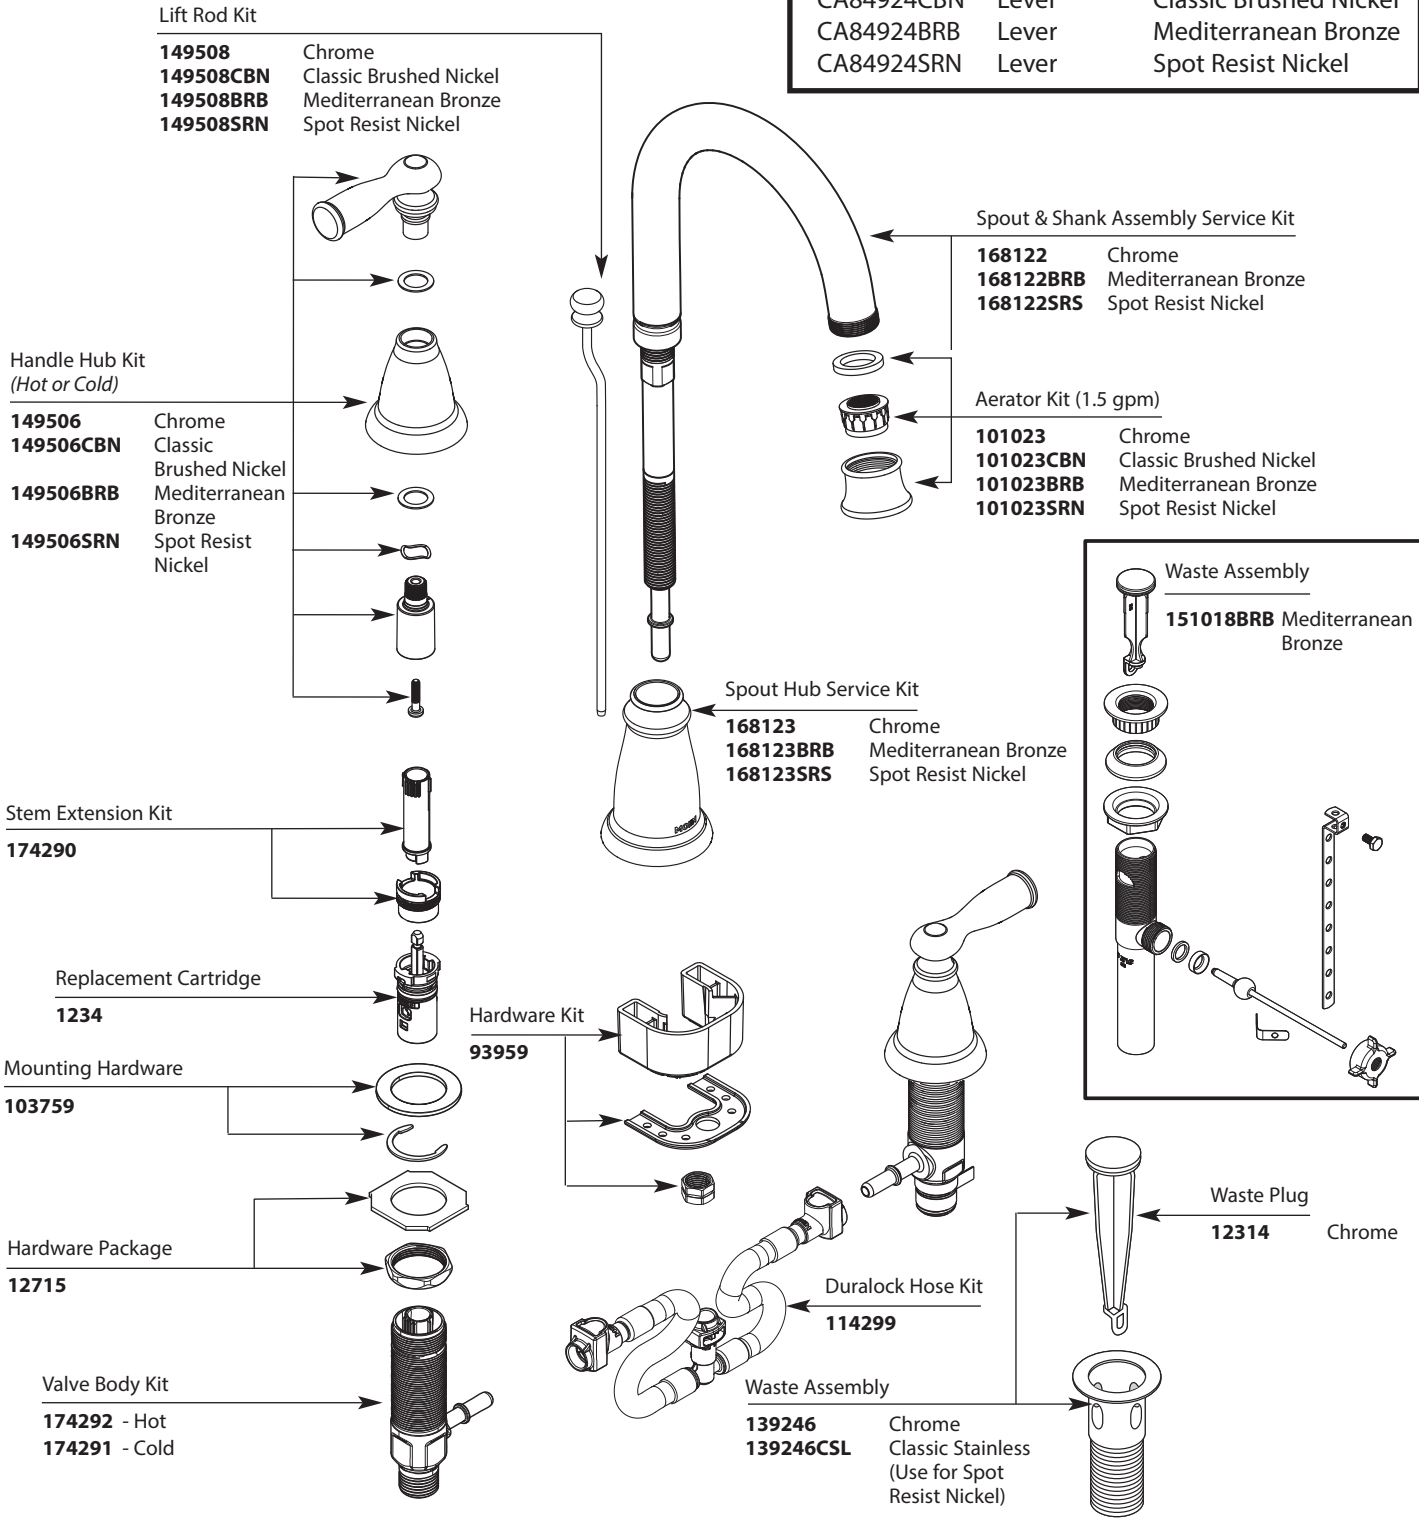

Buy it for looks. Buy it for life.®

Illustrated Parts

■ Order by Part Number

*There is more than 1 version of this model.
Page down to identify the version you have.*

Banbury™		
Two-Handle Widespread Lavatory Faucet		
MODEL	HANDLE	FINISH
CA84924	Lever	Chrome
CA84924BRB	Lever	Mediterranean Bronze
CA84924SRN	Lever	Spot Resist Nickel

Buy it for looks. Buy it for life.®

■ Order by Part Number

*There is more than 1 version of this model.
Page down to identify the version you have.*

Illustrated Parts

Banbury™ Two-Handle Widespread Lavatory Faucet		
MODEL	HANDLE	FINISH
CA84924	Lever	Chrome
CA84924CBN	Lever	Classic Brushed Nickel
CA84924BRB	Lever	Mediterranean Bronze
CA84924SRN	Lever	Spot Resist Nickel

Buy it for looks. Buy it for life.®

■ Order by Part Number

Illustrated Parts

Banbury™ Two-Handle Widespread Lavatory Faucet

MODEL	HANDLE	FINISH
CA84924	Lever	Chrome
CA84924BRB	Lever	Mediterranean Bronze
CA84924SRN	Lever	Spot Resist Nickel

Buy it for looks. Buy it for life.®

Illustrated Parts

■ Order by Part Number

Banbury™ Two-Handle Widespread Lavatory Faucet		
MODEL	HANDLE	FINISH
CA84924	Lever	Chrome
CA84924CBN	Lever	Classic Brushed Nickel
CA84924BRB	Lever	Mediterranean Bronze
CA84924SRN	Lever	Spot Resist Nickel