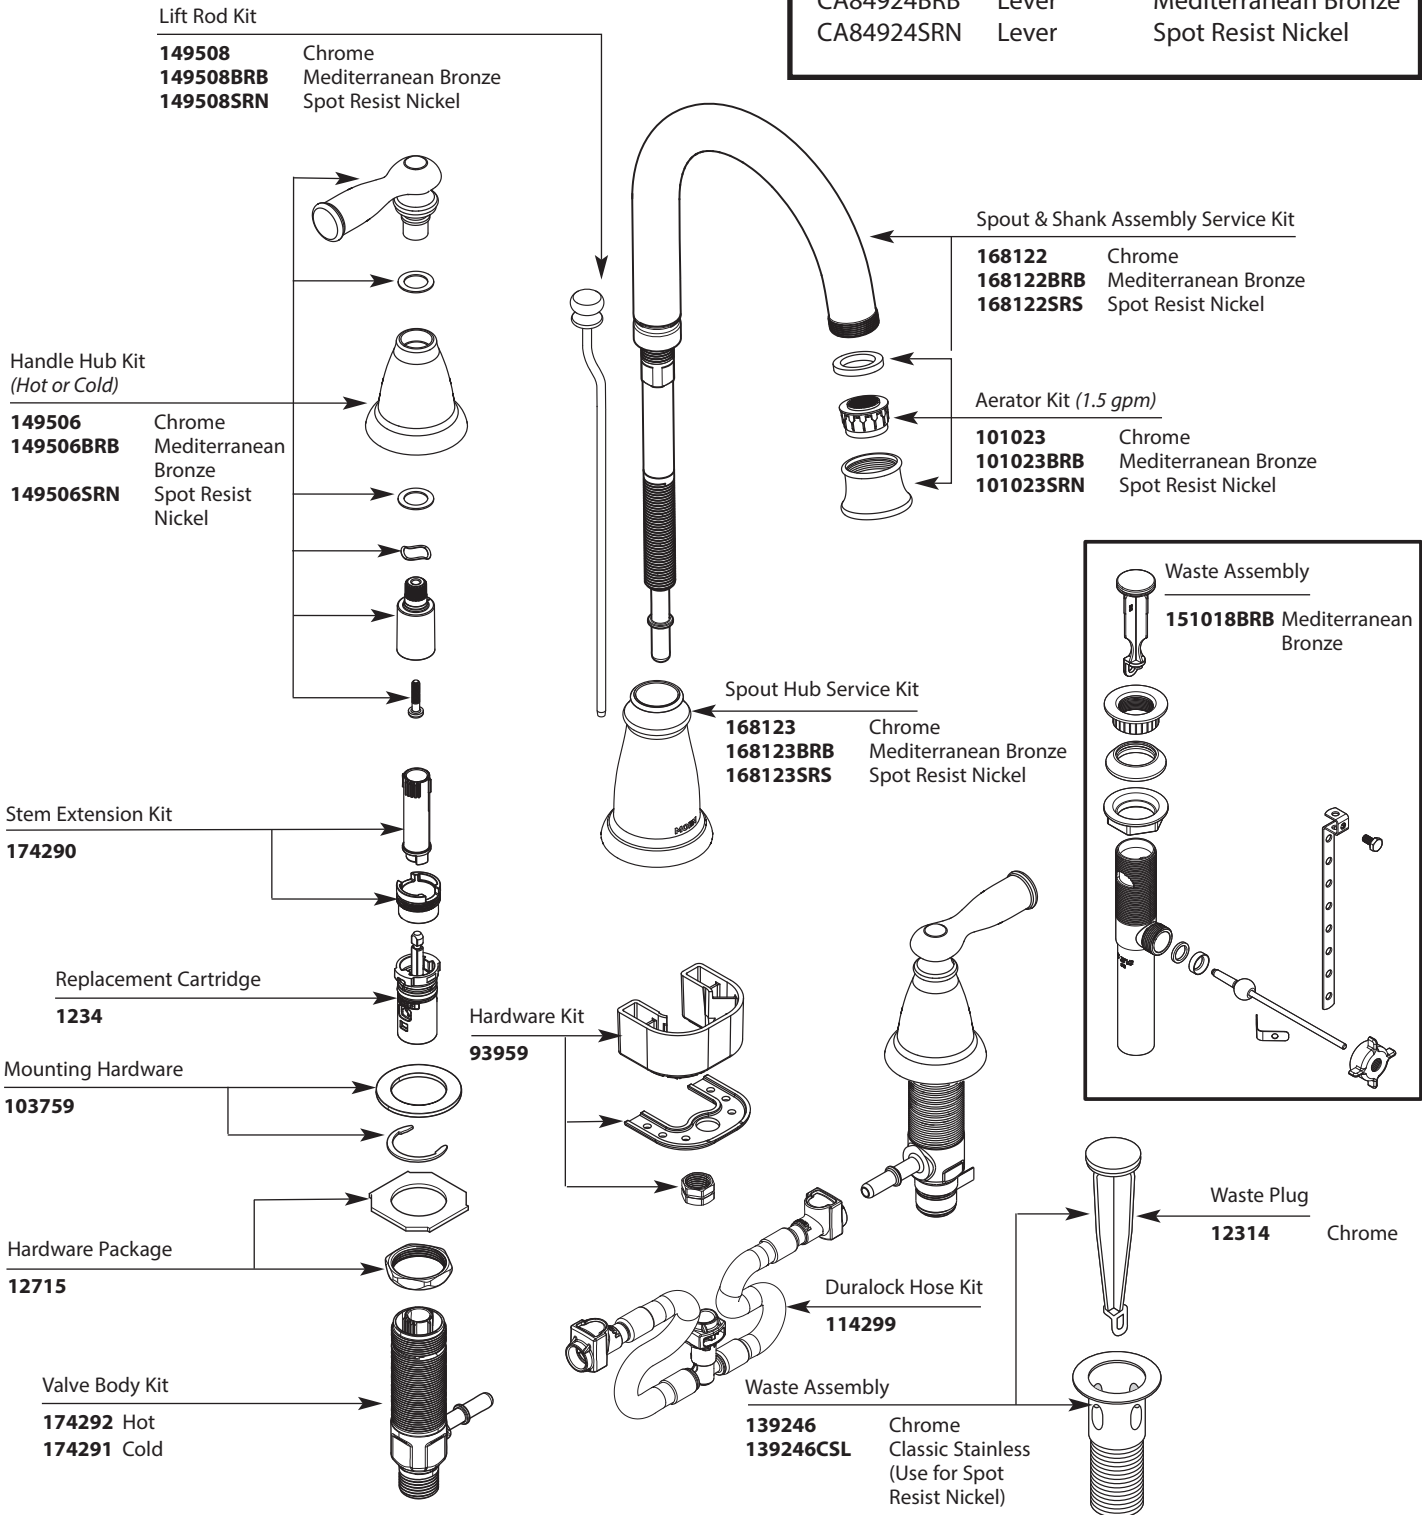

Buy it for looks. Buy it for life.®

Illustrated Parts

■ Order by Part Number

*There is more than 1 version of this model.
Page down to identify the version you have.*

Banbury™		
Two-Handle Widespread Lavatory Faucet		
MODEL	HANDLE	FINISH
CA84924	Lever	Chrome
CA84924BRB	Lever	Mediterranean Bronze
CA84924SRN	Lever	Spot Resist Nickel

Buy it for looks. Buy it for life.®

■ Order by Part Number

*There is more than 1 version of this model.
Page down to identify the version you have.*

Illustrated Parts

Banbury™ Two-Handle Widespread Lavatory Faucet		
MODEL	HANDLE	FINISH
CA84924	Lever	Chrome
CA84924CBN	Lever	Classic Brushed Nickel
CA84924BRB	Lever	Mediterranean Bronze
CA84924SRN	Lever	Spot Resist Nickel

Buy it for looks. Buy it for life.®

■ Order by Part Number

Illustrated Parts

Banbury™ Two-Handle Widespread Lavatory Faucet

MODEL	HANDLE	FINISH
CA84924	Lever	Chrome
CA84924BRB	Lever	Mediterranean Bronze
CA84924SRN	Lever	Spot Resist Nickel

Buy it for looks. Buy it for life.®

Illustrated Parts

■ Order by Part Number

Banbury™ Two-Handle Widespread Lavatory Faucet		
MODEL	HANDLE	FINISH
CA84924	Lever	Chrome
CA84924CBN	Lever	Classic Brushed Nickel
CA84924BRB	Lever	Mediterranean Bronze
CA84924SRN	Lever	Spot Resist Nickel