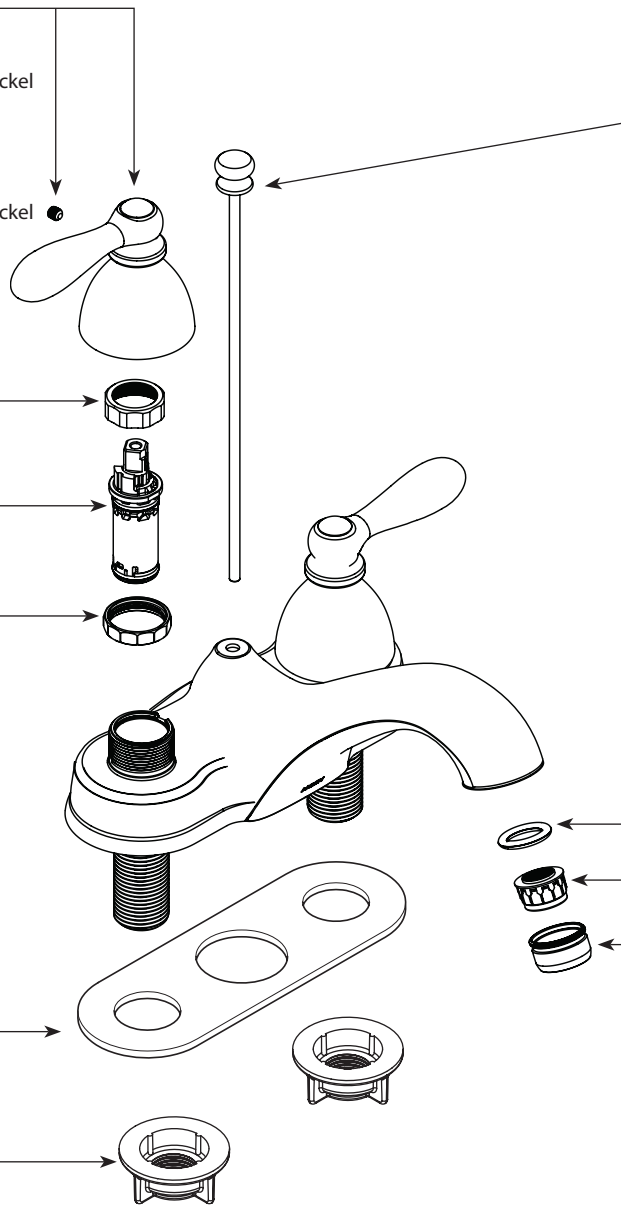

■ Order by Part Number

CALDWELL™		
Two-Handle Centerset Lavatory Faucet		
MODEL	FINISH	NOTES
CA84666	Chrome	Non-Metallic Waste
CA84666CBN	Classic Brushed Nickel	Non-Metallic Waste
CA84666SRN	Spot Resist Brushed Nickel	Non-Metallic Waste

Hardware Kit (Qty 2)

145665

Lift Rod Kit

- 141392** Chrome
- 141392CBN** Classic Brushed Nickel
- 141392SRN** Spot Resist Brushed Nickel

Aerator Kit

- 141661** Chrome
- 141661CBN** Classic Brushed Nickel
- 141661SRN** Spot Resist Brushed Nickel

WASTE ASSEMBLIES	
<p>Waste Plug</p> <p>12314 Chrome</p>	
<p><i>Waste Assembly (Obsolete)</i></p> <p>139246 Chrome</p> <p>139246CSL Classic Stainless <i>(Use for Spot Resist Brushed Nickel)</i></p>	
FOR MODELS PRIOR TO 6/2011	
<p>Handle Cap Kit</p> <p>131099 Chrome</p> <p>131099CBN Classic Brushed Nickel</p> <p>131099SRN Spot Resist Stainless</p>	
<p>Handle Screw (Qty 2)</p> <p>11854</p>	
USE ON DECKS < 1/4" (6mm)	USE ON DECKS > 1-3/16" (30mm)
<p>Thin Deck Spacer Kit (Qty 2)</p> <p>146936</p>	<p>Thick Deck Extension Kit (Qty 2)</p> <p>100818</p>