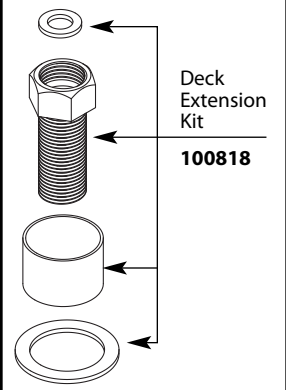

Deck Gasket

123227

USE ON DECKS > 1-1/8" (29mm)

Deck Extension Kit
100818

USE ON DECKS < 1/4" (6mm)

Thin Deck Spacer Kit
146936

O-Ring
103460

Pop Up & O-Ring