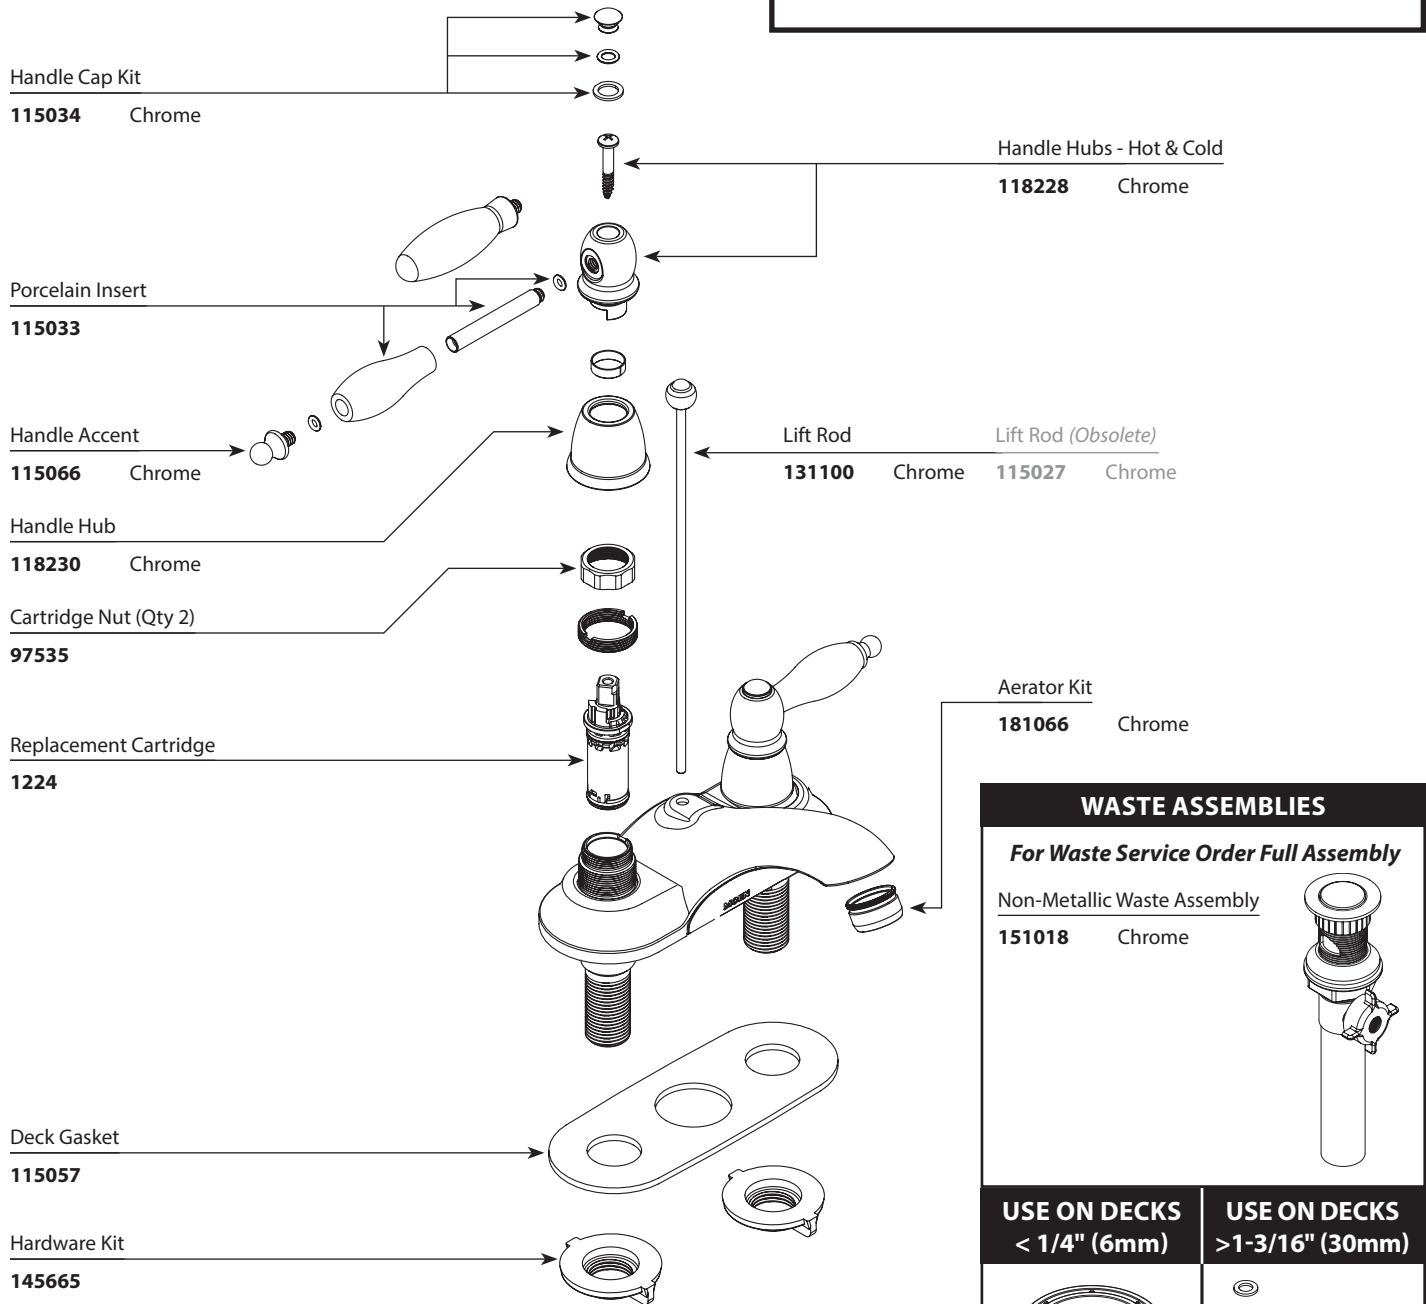

■ Order by Part Number

Illustrated Parts

Wickston™		
Two Handle Lavatory Faucet		
MODEL	FINISH	NOTES
CA84429	Chrome/Porcelain	Non-Metallic Waste

WASTE ASSEMBLIES	
<i>For Waste Service Order Full Assembly</i>	
<u>Non-Metallic Waste Assembly</u>	
151018 Chrome	
	
USE ON DECKS < 1/4" (6mm)	USE ON DECKS > 1-3/16" (30mm)
	
<u>Thin Deck</u> <u>Spacer Kit (Qty 2)</u>	<u>Thick Deck</u> <u>Extension</u> <u>Kit (Qty 2)</u>
146936	100818

ILLUSTRATED EXPLODED DRAWING
REVISED 03