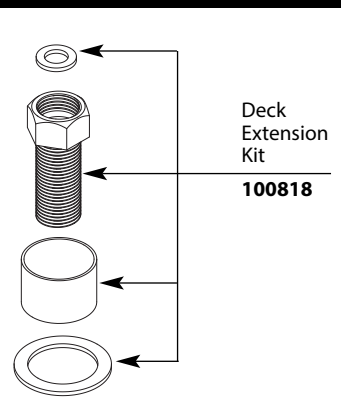

Handle Screws (2)
11854

Plug & Cap
12694

Cartridge Nut (2)
97535

Plug Button
10116

Replacement Cartridge
1224

Escutcheon Nut
12539

USE ON DECKS >1"(25mm)

USE ON DECKS >1"(25mm)

Aerator
3919 Chrome

Deck Gasket
100683

Plug & Cap
12314

Hardware Package
13678