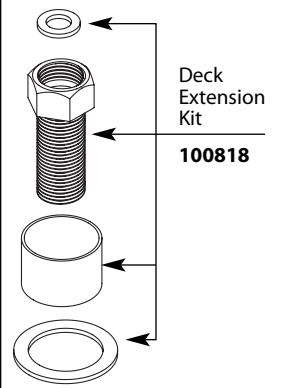

Buy it for looks. Buy it for life.®

Illustrated Parts

Two-Handle 4" Lavatory Faucet

MODEL	TYPE	FINISH
CA84299	Lever	Chrome

Lever Handle Kit

129918 Hot
129919 Cold

Set Screw Kit

129920

Cartridge Nut (2)

97535

Replacement Cartridge

1224

Lift Rod Kit

103464

Chrome

USE ON DECKS > 1-1/8" (29mm)

Deck Extension Kit
100818

USE ON DECKS < 1/4" (6mm)

Thin Deck Spacer Kit
146936

Aerator Kit

101010

Chrome

O-Ring

103460