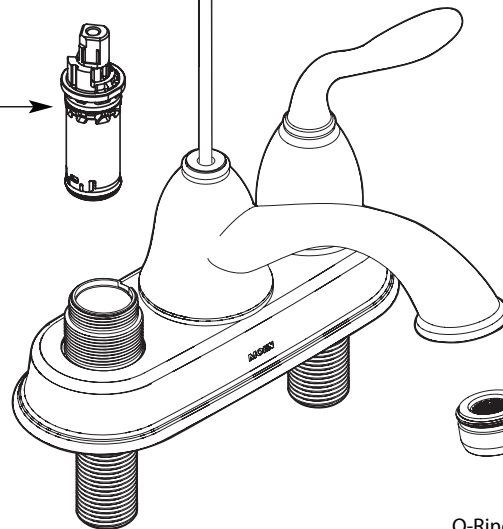

Buy it for looks. Buy it for life.®

Illustrated Parts

Two-Handle 4" Lavatory Faucet

MODEL	TYPE	FINISH
CA84299	Lever	Chrome

Lever Handle Kit

129918 Hot
129919 Cold

Set Screw Kit

129920

Cartridge Nut (2)

97535

Replacement Cartridge

1224

Lift Rod Kit

103464

Chrome

USE ON DECKS > 1-1/8" (29mm)

Deck Extension Kit
100818

USE ON DECKS < 1/4" (6mm)

Thin Deck Spacer Kit
146936

Aerator Kit

101010

Chrome

O-Ring

103460