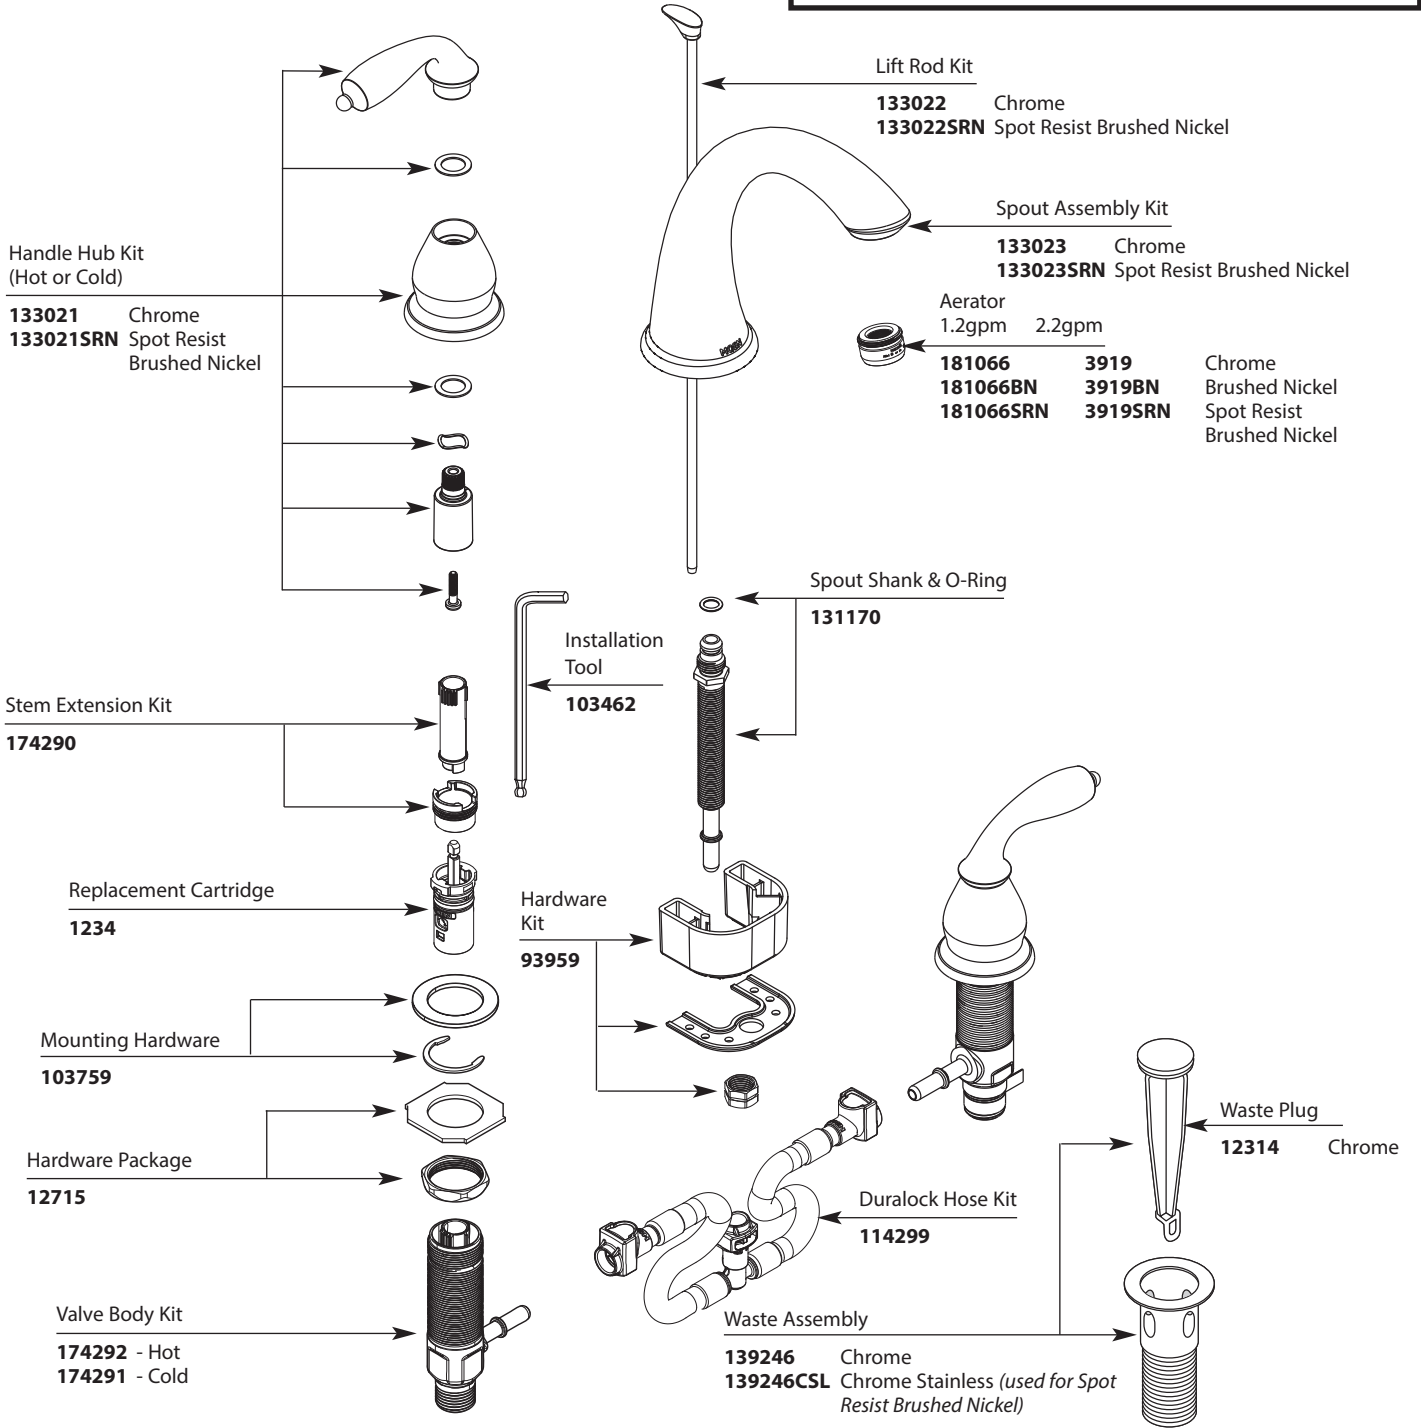

Buy it for looks. Buy it for life.®

Illustrated Parts

■ Order by Part Number

*There is more than 1 version of this model.
Page down to identify the version you have.*

Bayhill™		
Two-Handle Widespread Lavatory Faucet		
MODEL	HANDLE	FINISH
CA84294	Lever	Chrome
CA84294SRN	Lever	Spot Resist Brushed Nickel

Buy it for looks. Buy it for life.®

■ Order by Part Number

Illustrated Parts

Bayhill™ Two-Handle Widespread Lavatory Faucet		
MODEL	HANDLE	FINISH
CA84294	Lever	Chrome
CA84294BN	Lever	Brushed Nickel
CA84294SRN	Lever	Spot Resist Brushed Nickel