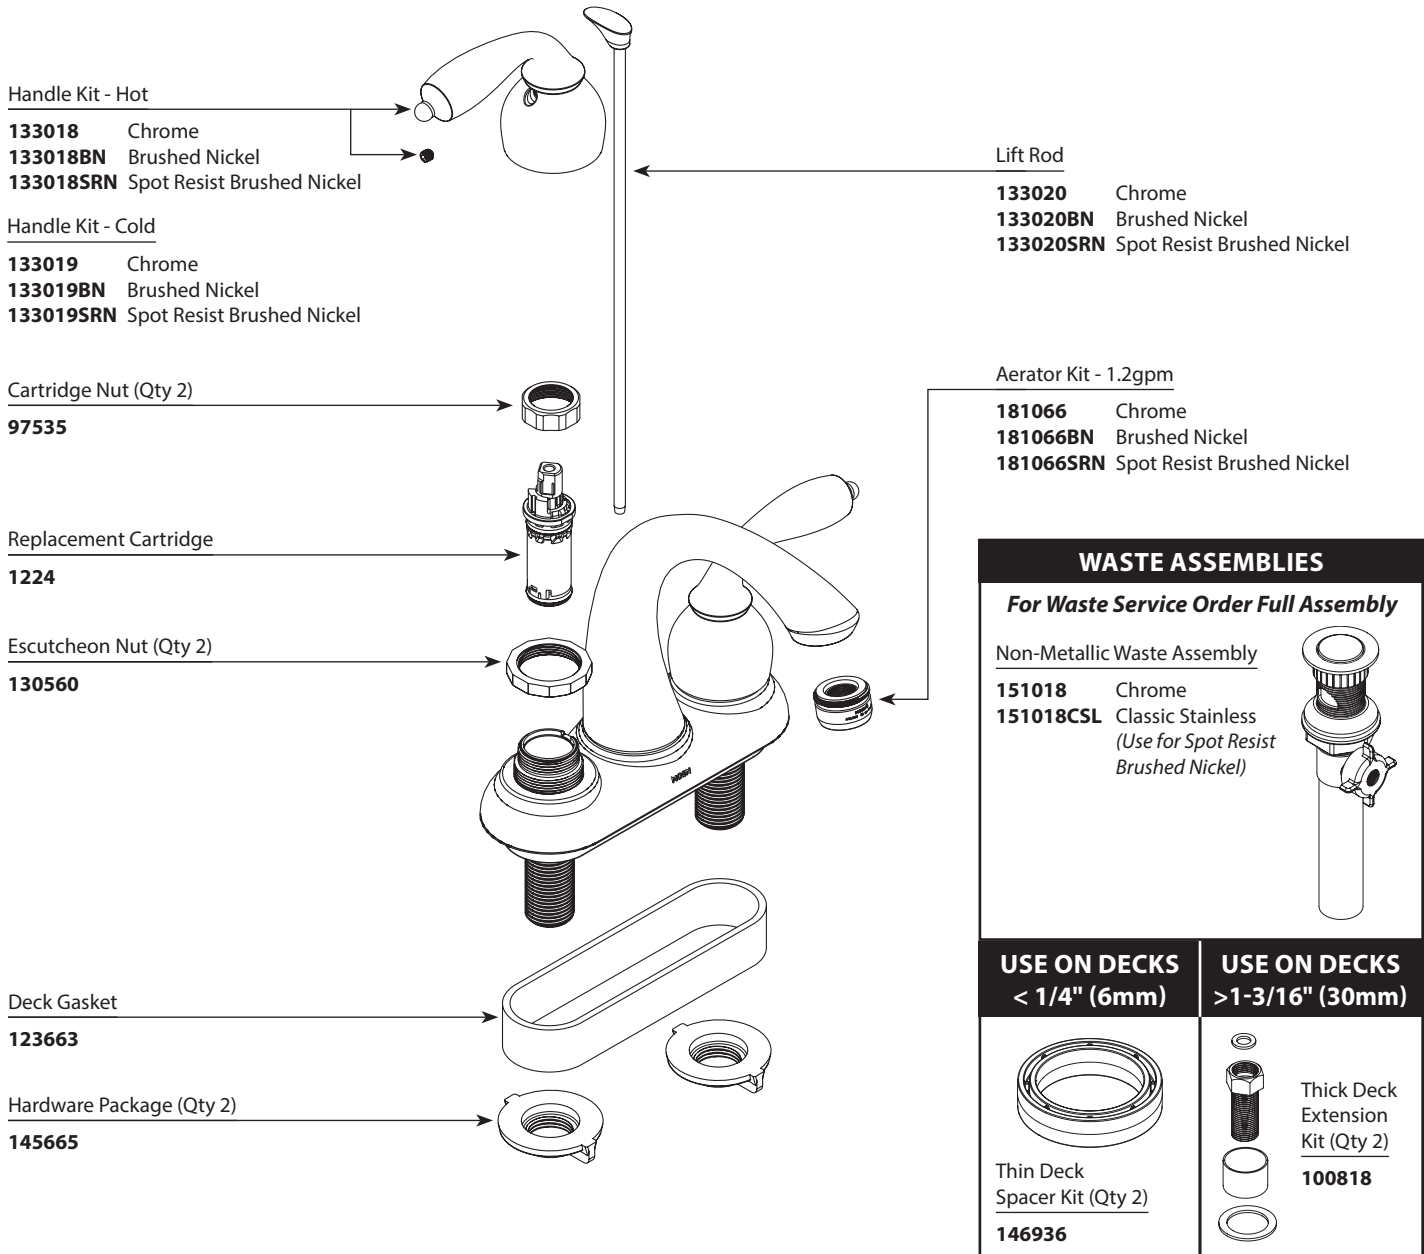

Buy it for looks. Buy it for life.®

Illustrated Parts

*There is more than 1 version of this model.
Page down to identify the version you have.*

■ Order by Part Number

BAYHILL™		
Two Handle Centerset Lavatory Faucet		
MODEL	FINISH	NOTES
CA84292	Chrome	Non-Metallic Waste
CA84292SRN	Spot Resist Brushed Nickel	Non-Metallic Waste

WASTE ASSEMBLIES	
<i>For Waste Service Order Full Assembly</i>	
Non-Metallic Waste Assembly	
151018 Chrome	
151018CSL Classic Stainless <i>(Use for Spot Resist Brushed Nickel)</i>	
USE ON DECKS < 1/4" (6mm)	USE ON DECKS > 1-3/16" (30mm)
Thin Deck Spacer Kit (Qty 2) 146936	Thick Deck Extension Kit (Qty 2) 100818

Buy it for looks. Buy it for life.®

Illustrated Parts

■ Order by Part Number

BAYHILL™		
Two Handle Centerset Lavatory Faucet		
MODEL	FINISH	NOTES
CA84292	Chrome	Non-Metallic Waste
CA84292SRN	Spot Resist Brushed Nickel	Non-Metallic Waste
Discontinued		
CA84292BN	Brushed Nickel	Non-Metallic Waste