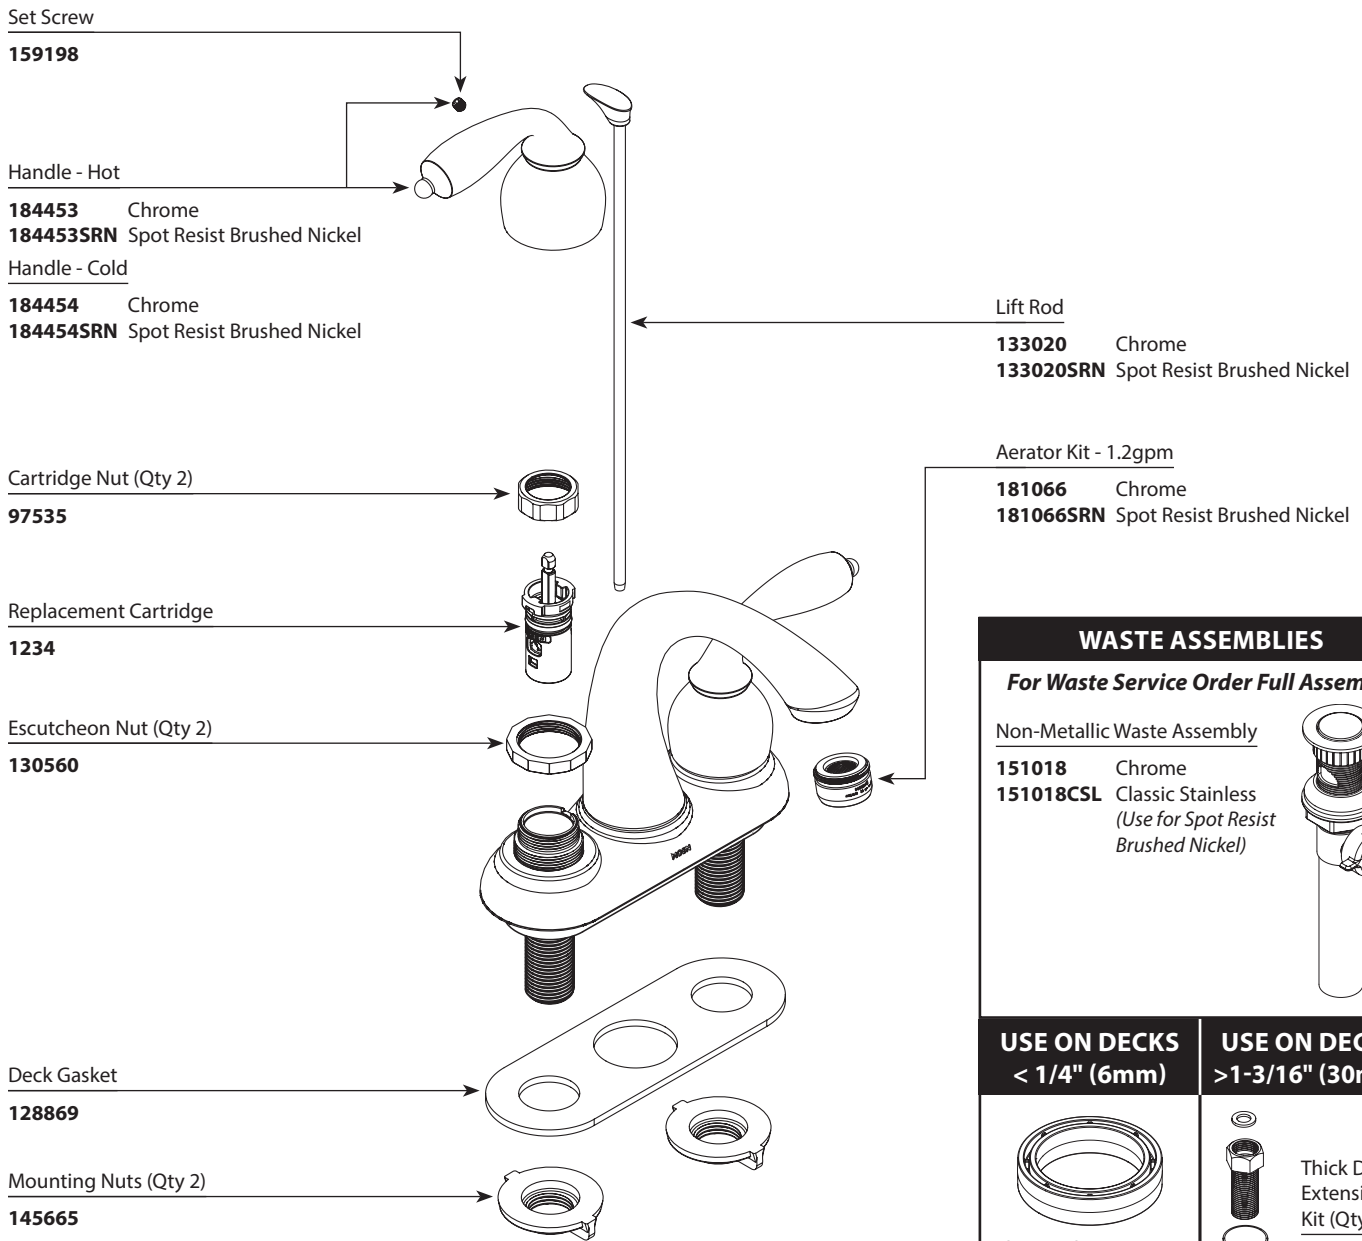

Buy it for looks. Buy it for life.®

Illustrated Parts

*There is more than 1 version of this model.
Page down to identify the version you have.*

■ Order by Part Number

BAYHILL™		
Two Handle Centerset Lavatory Faucet		
MODEL	FINISH	NOTES
CA84292	Chrome	Non-Metallic Waste
CA84292SRN	Spot Resist Brushed Nickel	Non-Metallic Waste

WASTE ASSEMBLIES	
<i>For Waste Service Order Full Assembly</i>	
Non-Metallic Waste Assembly	
151018 Chrome	
151018CSL Classic Stainless <i>(Use for Spot Resist Brushed Nickel)</i>	
USE ON DECKS < 1/4" (6mm)	USE ON DECKS > 1-3/16" (30mm)
Thin Deck Spacer Kit (Qty 2) 146936	Thick Deck Extension Kit (Qty 2) 100818

Buy it for looks. Buy it for life.®

Illustrated Parts

■ Order by Part Number

BAYHILL™		
Two Handle Centerset Lavatory Faucet		
MODEL	FINISH	NOTES
CA84292	Chrome	Non-Metallic Waste
CA84292SRN	Spot Resist Brushed Nickel	Non-Metallic Waste
Discontinued		
CA84292BN	Brushed Nickel	Non-Metallic Waste