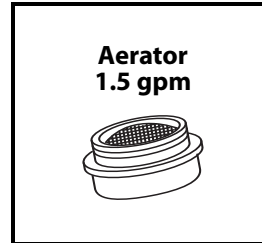

101035 Chrome
101035P Polished Brass
101012BN Brushed Nickel