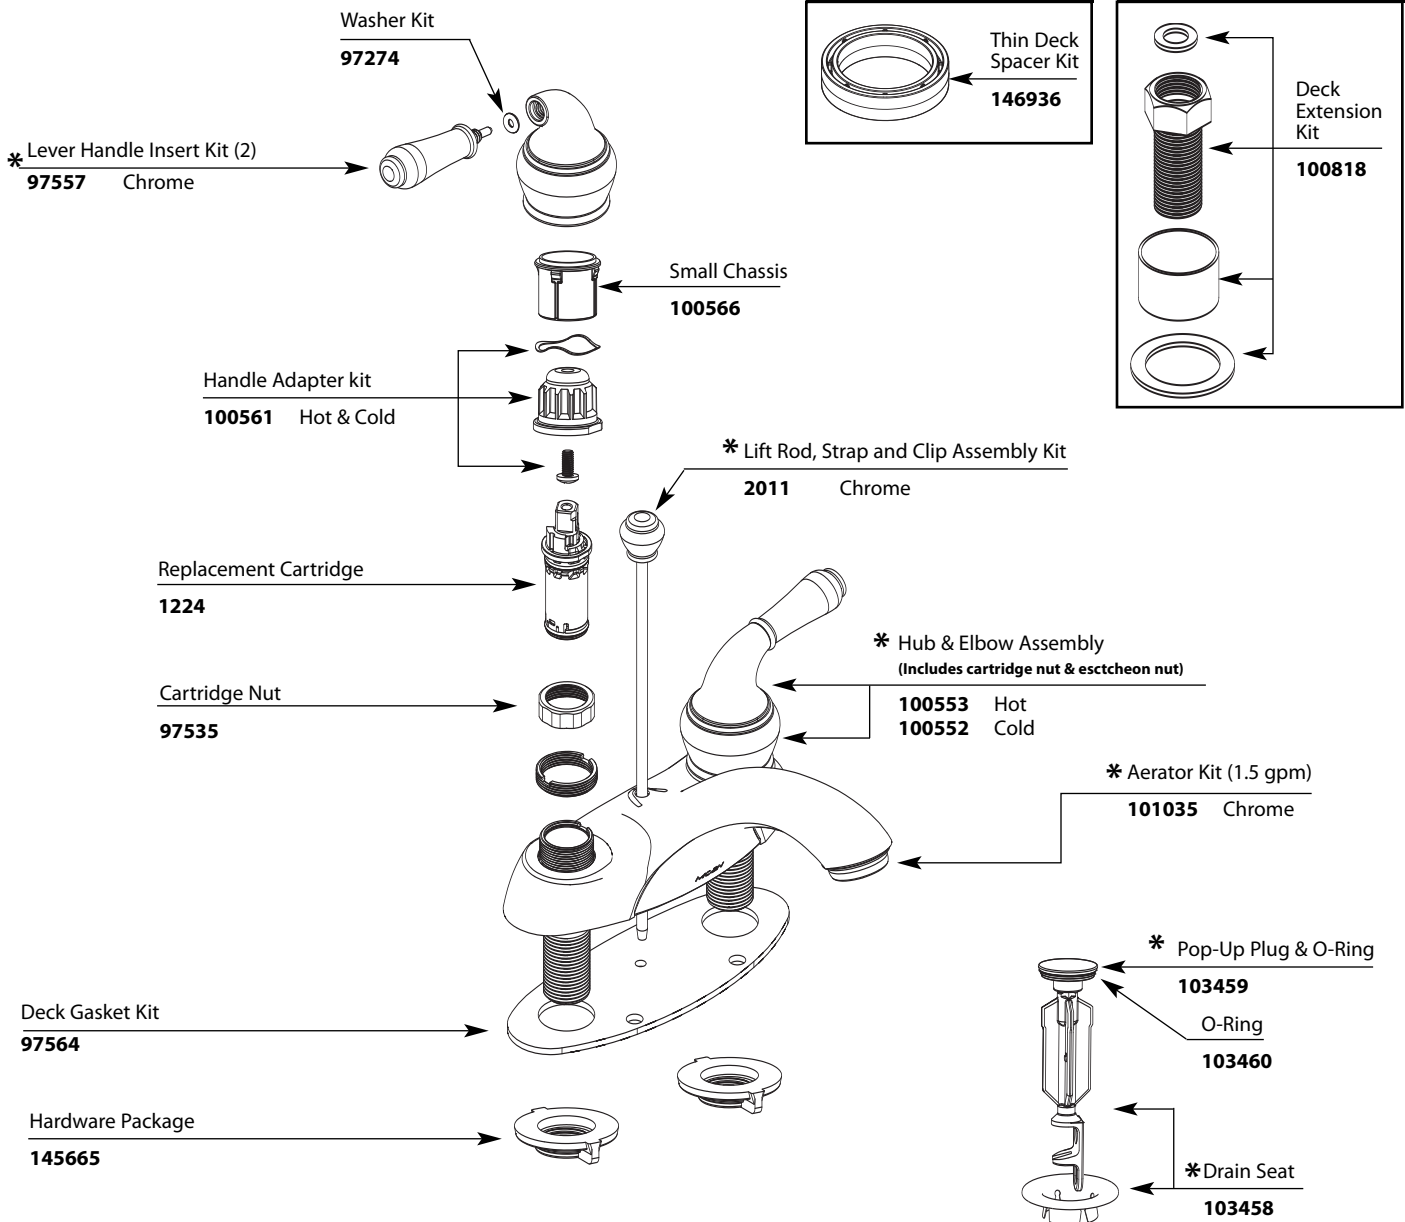

# Illustrated Parts

■ Order by Part Number

\* See Chart on Next Page for Other Available Finishes

<b>MONTICELLO®</b>		
<b>Two-Handle Lavatory Faucet</b>		
<b>MODEL</b>	<b>HANDLE</b>	<b>FINISH</b>
CA84200	Lever	Chrome
CA84200BN	Lever	Brushed Nickel
CA84200ORB	Lever	Oil Rubbed Bronze
CA84206	Lever	Chrome/Pol. Brass

### \* Part Finishes Chart

**97557** Chrome  
**97558** Pol. Brass  
**97557ORB** Oil Rubbed Bronze  
**97557SL** Brushed Nickel

**101035** Chrome  
**101035P** Polished Brass  
**101012BN** Brushed Nickel

**103458** Chrome  
**103458P** Polished Brass  
**103458BN** Brushed Nickel  
**103458ORB** Oil Rubbed Bronze