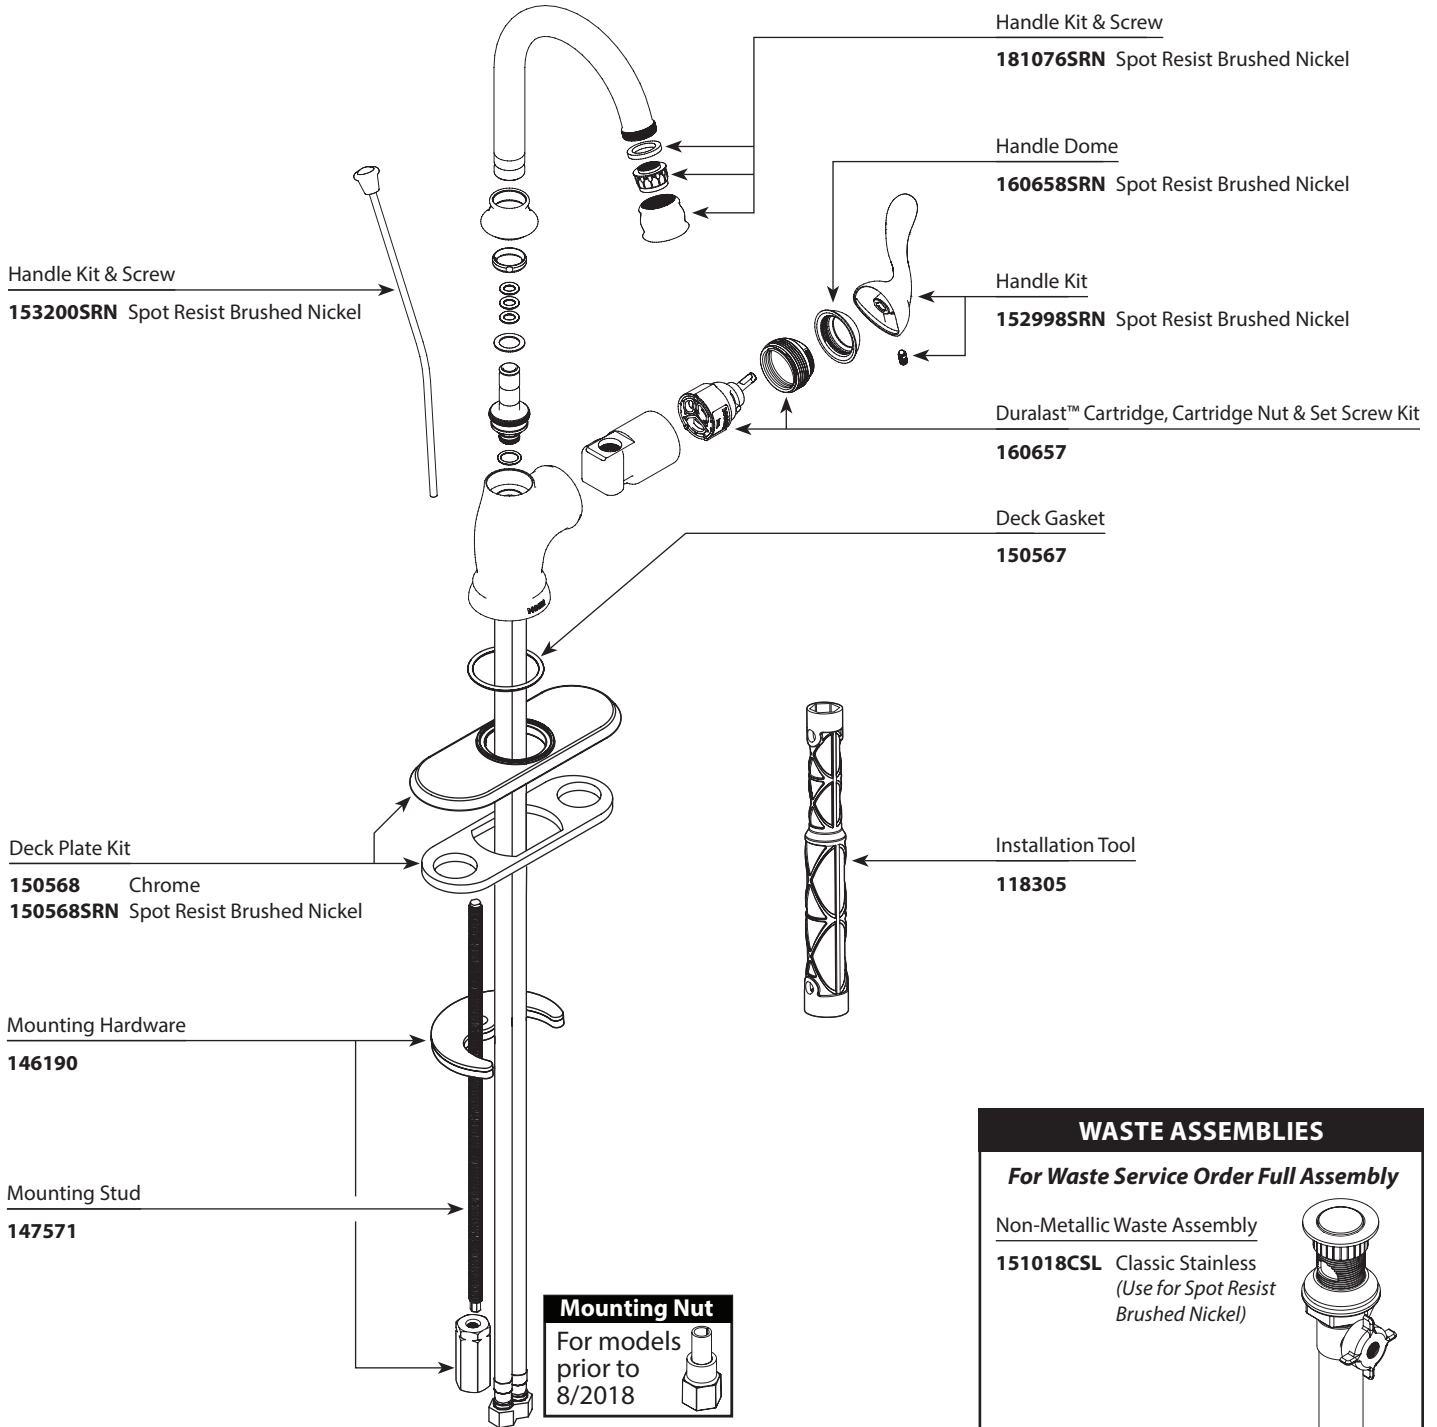

## Illustrated Parts

ANABELLE™ Single Handle Lavatory Faucet		
MODEL	FINISH	NOTES
CA84050SRN	Spot Resist Brushed Nickel	Non-Metallic Waste

WASTE ASSEMBLIES	
<i>For Waste Service Order Full Assembly</i>	
Non-Metallic Waste Assembly	
<b>151018CSL</b> Classic Stainless (Use for Spot Resist Brushed Nickel)	

■ Order by Part Number

<b>ANABELLE™</b>		
<b>Single Handle Lavatory Faucet</b>		
<b>MODEL</b>	<b>FINISH</b>	<b>NOTES</b>
CA84050SRN	Spot Resist Brushed Nickel	Non-Metallic Waste

<b>WASTE ASSEMBLIES</b>	
Waste Plug <b>12314</b>	Chrome
Waste Assembly ( <i>Obsolete</i> ) <b>139246CSL</b>	Classic Stainless (Use for Spot Resist Brushed Nickel)