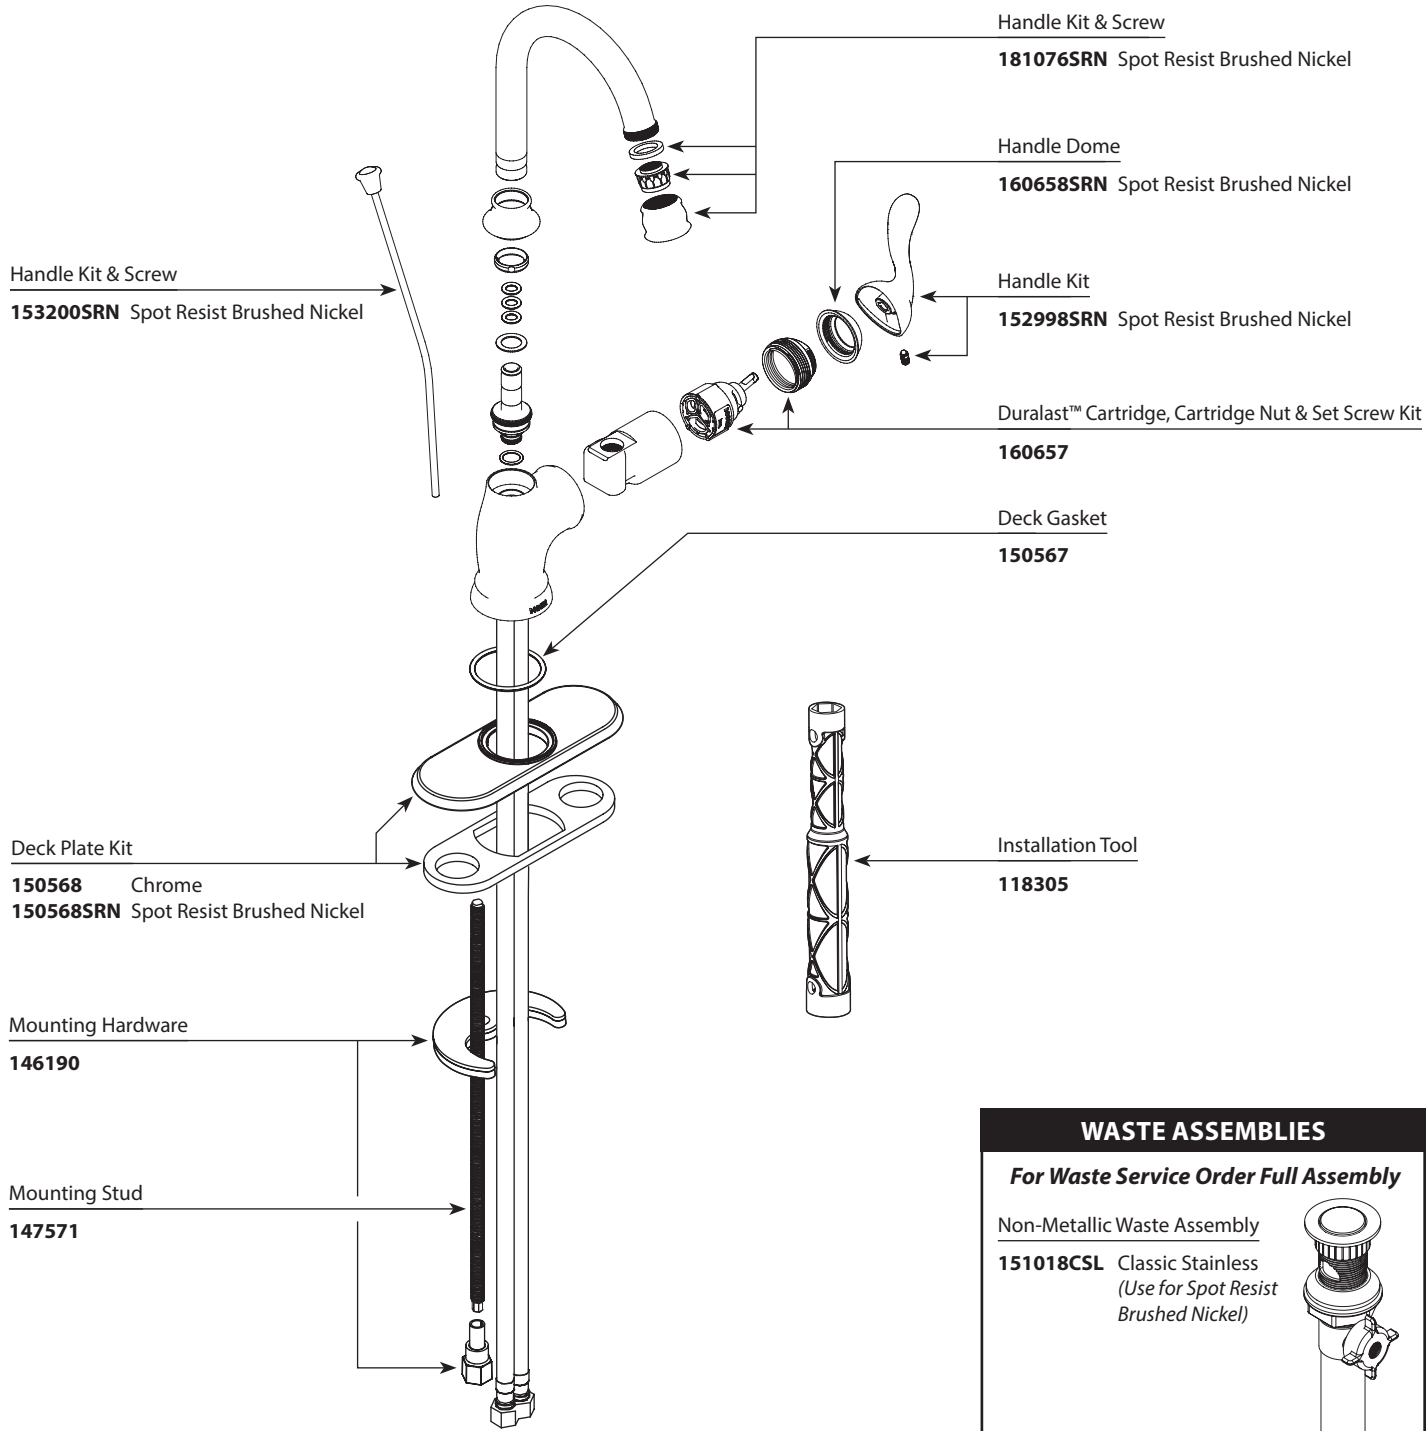

## Illustrated Parts

ANABELLE™ Single Handle Lavatory Faucet		
MODEL	FINISH	NOTES
CA84050SRN	Spot Resist Brushed Nickel	Non-Metallic Waste

WASTE ASSEMBLIES	
<i>For Waste Service Order Full Assembly</i>	
Non-Metallic Waste Assembly	
<b>151018CSL</b> Classic Stainless (Use for Spot Resist Brushed Nickel)	

■ Order by Part Number

<b>ANABELLE™</b>		
<b>Single Handle Lavatory Faucet</b>		
<b>MODEL</b>	<b>FINISH</b>	<b>NOTES</b>
CA84050SRN	Spot Resist Brushed Nickel	Non-Metallic Waste

<b>WASTE ASSEMBLIES</b>	
Waste Plug <b>12314</b>	Chrome
Waste Assembly ( <i>Obsolete</i> ) <b>139246CSL</b>	Classic Stainless (Use for Spot Resist Brushed Nickel)