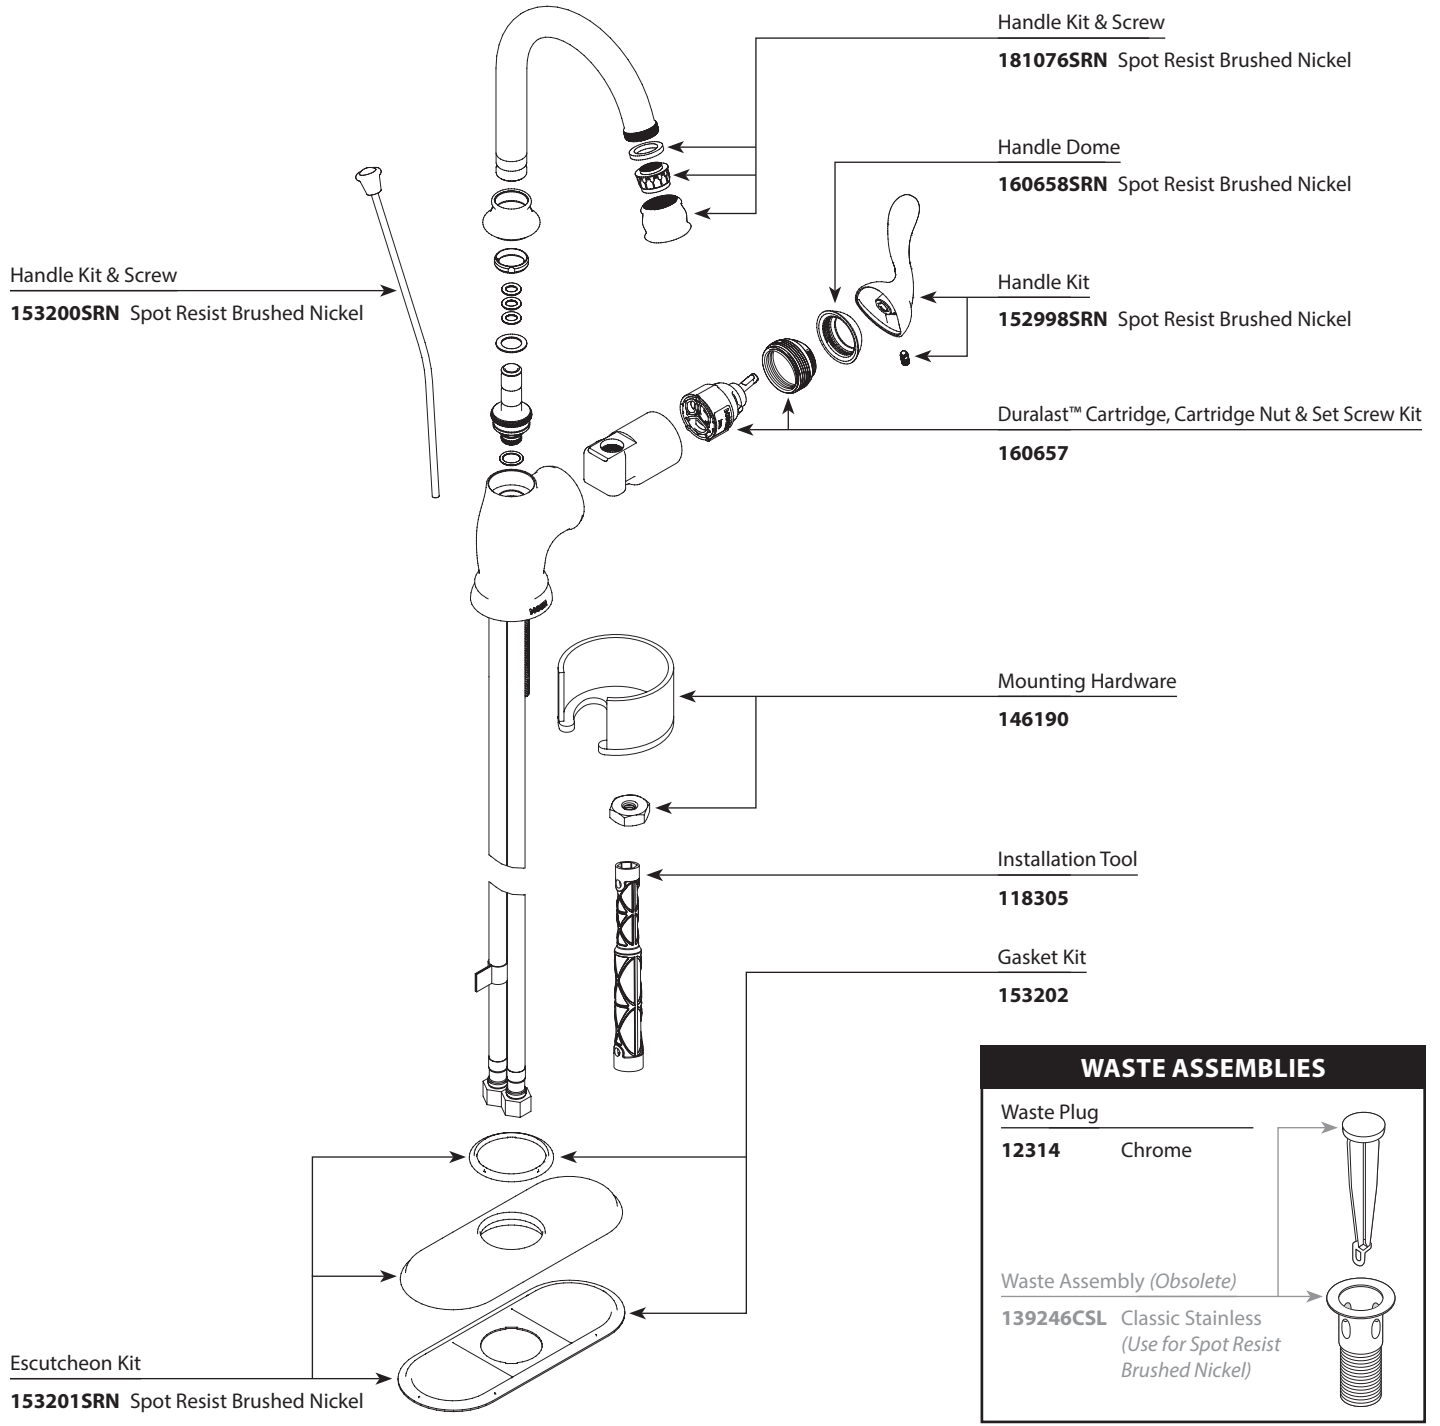

## Illustrated Parts

ANABELLE™ Single Handle Lavatory Faucet		
MODEL	FINISH	NOTES
CA84050SRN	Spot Resist Brushed Nickel	Non-Metallic Waste

WASTE ASSEMBLIES	
<i>For Waste Service Order Full Assembly</i>	
Non-Metallic Waste Assembly	
<b>151018CSL</b> Classic Stainless (Use for Spot Resist Brushed Nickel)	

■ Order by Part Number

<b>ANABELLE™</b>		
<b>Single Handle Lavatory Faucet</b>		
<b>MODEL</b>	<b>FINISH</b>	<b>NOTES</b>
CA84050SRN	Spot Resist Brushed Nickel	Non-Metallic Waste

<b>WASTE ASSEMBLIES</b>	
Waste Plug <b>12314</b>	Chrome
Waste Assembly ( <i>Obsolete</i> ) <b>139246CSL</b>	Classic Stainless (Use for Spot Resist Brushed Nickel)