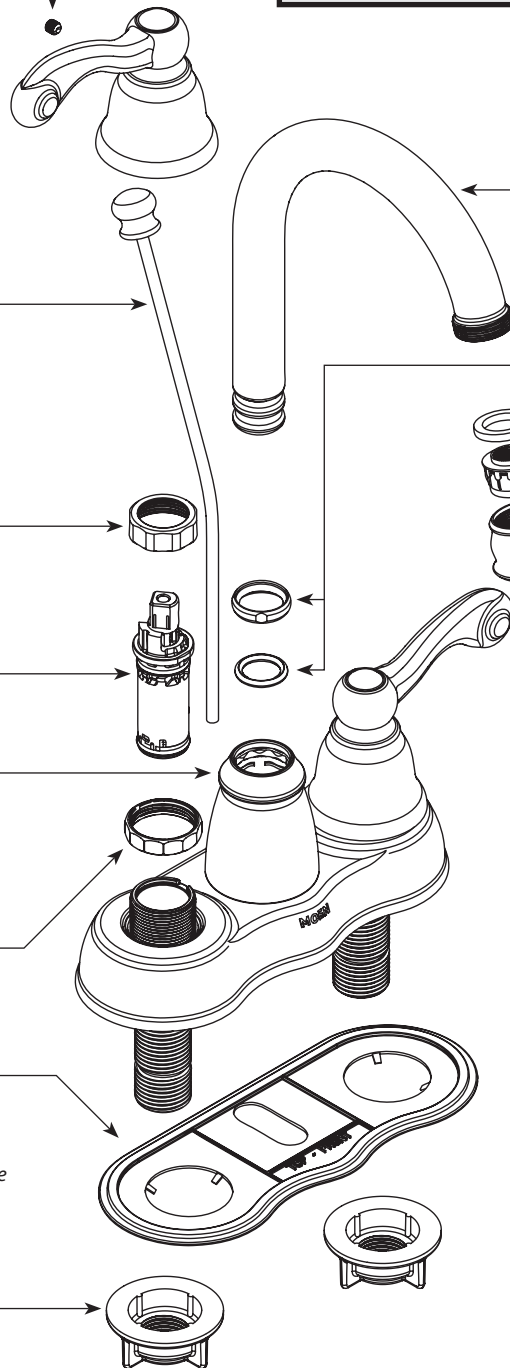

# Illustrated Parts

*There is more than 1 version of this model.  
Page down to identify the version you have.*

■ **Order by Part Number**

Set Screw

**159198**

Handle Kit - Cold

- 147294** Chrome
- 147294CBN** Classic Brushed Nickel
- 147294BRB** Mediterranean Bronze
- 147294SRN** Spot Resist Brushed Nickel

Cartridge Nut (Qty 2)

**97535**

Replacement Cartridge

**1224**

Spout Hub Kit

- 142072** Chrome
- 142072CBN** Classic Brushed Nickel
- 142072BRB** Mediterranean Bronze
- 142072SRN** Spot Resist Brushed Nickel

Escutcheon Nut

**12539**

Gasket

- 142061** Use for Chrome, Classic Brushed Nickel, and Spot Resist Brushed Nickel
- 142601BL** Use for Mediterranean Bronze

Hardware Kit (Qty 2)

**145665**

TRADITIONAL® Two Handle Lavatory Faucet		
MODEL	FINISH	NOTES
CA84003	Chrome	Non-Metallic Waste
CA84003BRB	Mediterranean Bronze	Non-Metallic Waste
84003SRN	Spot Resist Brushed Nickel	Non-Metallic Waste
<b>DISCONTINUED</b>		
CA84003CBN	Classic Brushed Nickel	Non-Metallic Waste

Spout Kit

- 142052** Chrome
- 142052CBN** Classic Brushed Nickel
- 142052BRB** Mediterranean Bronze
- 142052SRN** Spot Resist Brushed Nickel

Spout Bearing & Seal Kit

**103432**

- |                  |                  |        |                            |
|------------------|------------------|--------|----------------------------|
| Aerator          | 1.2gpm           | 1.5gpm |                            |
| <b>181066</b>    | N/A              |        | Chrome                     |
| N/A              | <b>141661CBN</b> |        | Classic Brushed Nickel     |
| N/A              | <b>141661BRB</b> |        | Mediterranean Bronze       |
| <b>181066SRN</b> | N/A              |        | Spot Resist Brushed Nickel |