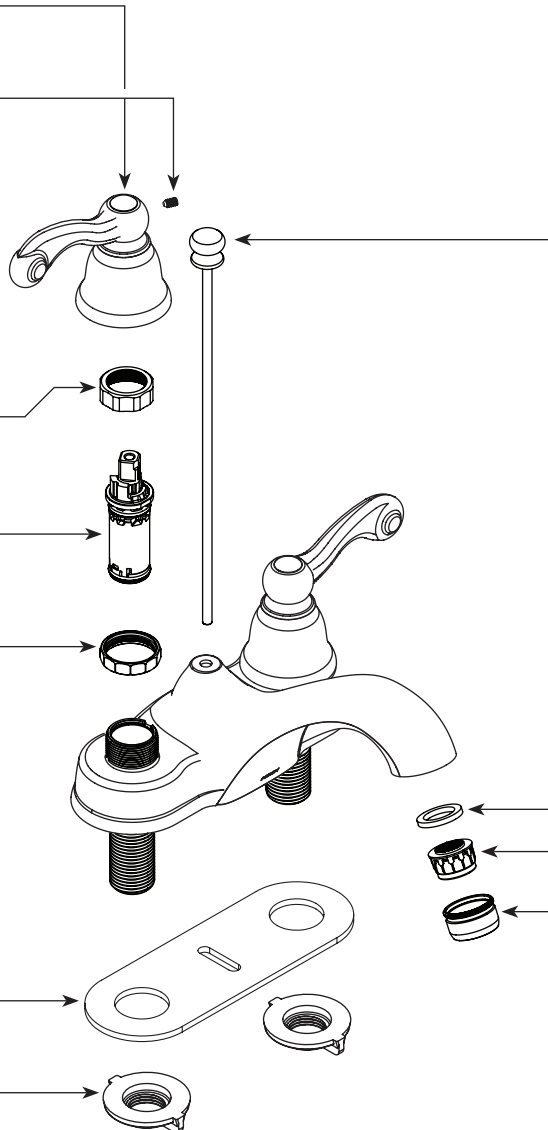

Hardware Kit (Qty 2)

145665

Lift Rod

- 141392** Chrome
- 141392CBN** Classic Brushed Nickel
- 141392BRB** Mediterranean Bronze
- 141392SRN** Spot Resist Brushed Nickel

Aerator

- 1.2gpm
- 1.5gpm

- 181066** N/A Chrome
- N/A **141661CBN** Classic Brushed Nickel
- N/A **141661BRB** Mediterranean Bronze
- 181066SRN** N/A Spot Resist Brushed Nickel

WASTE ASSEMBLIES

For Waste Service Order Full Assembly

Non-Metallic Waste Assembly

- 151018** Chrome
- 151018CSL** Classic Stainless
(Use for Classic Brushed Nickel and Spot Resist Brushed Nickel)
- 151018BRB** Mediterranean Bronze

USE ON DECKS
< 1/4" (6mm)

Thin Deck
Spacer Kit (Qty 2)

146936

USE ON DECKS
> 1-3/16" (30mm)

Thick Deck
Extension
Kit (Qty 2)

100818

■ Order by Part Number

| TRADITIONAL® Two Handle Lavatory Faucet | | |
|--|----------------------------|--------------------|
| MODEL | FINISH | NOTES |
| CA84002 | Chrome | Non-Metallic Waste |
| CA84002CBN | Classic Brushed Nickel | Non-Metallic Waste |
| CA84002BRB | Mediterranean Bronze | Non-Metallic Waste |
| 84002SRN | Spot Resist Brushed Nickel | Non-Metallic Waste |