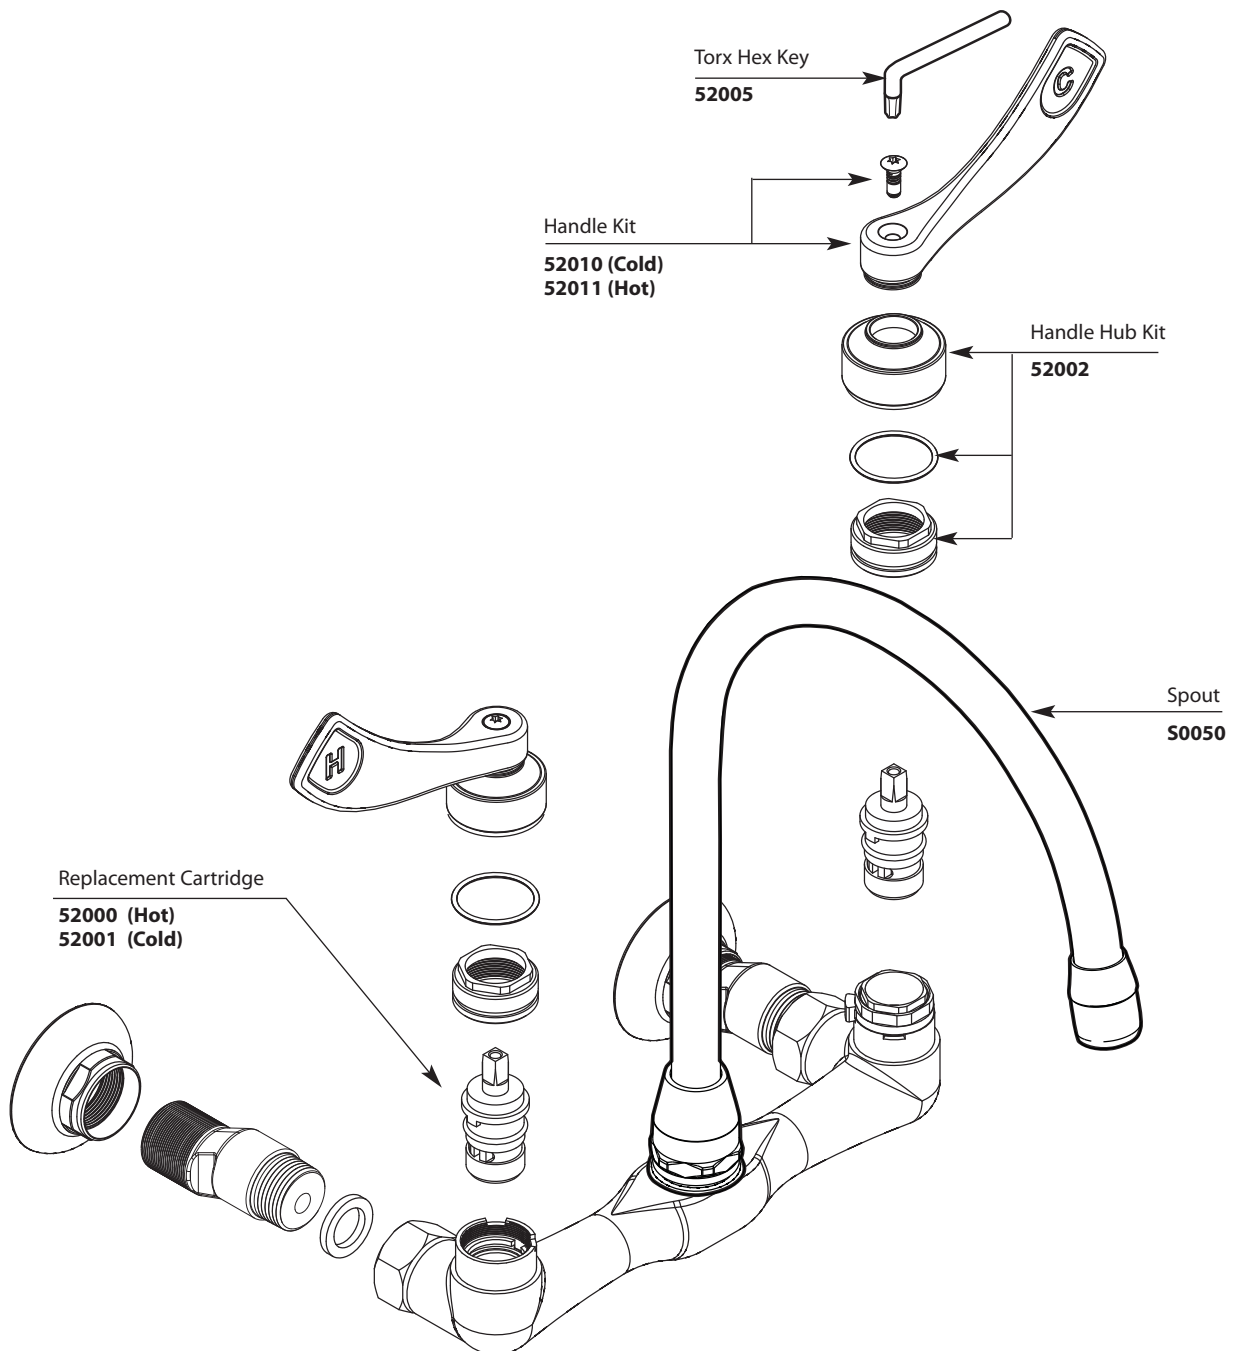

Illustrated Parts

■ Order by Part Number

*There is more than 1 version of this model.
Page down to identify the version you have.*

For Models After 3/2011

Two-Handle Wall Mount Faucet		
<u>MODEL</u>	<u>HANDLE</u>	<u>FINISH</u>
CA8126	Lever style w/spout	Chrome

■ Order by Part Number

Two-Handle Wall Mount Faucet		
<u>MODEL</u>	<u>HANDLE</u>	<u>FINISH</u>
CA8126	4" Wrist Blade w/spout	Chrome