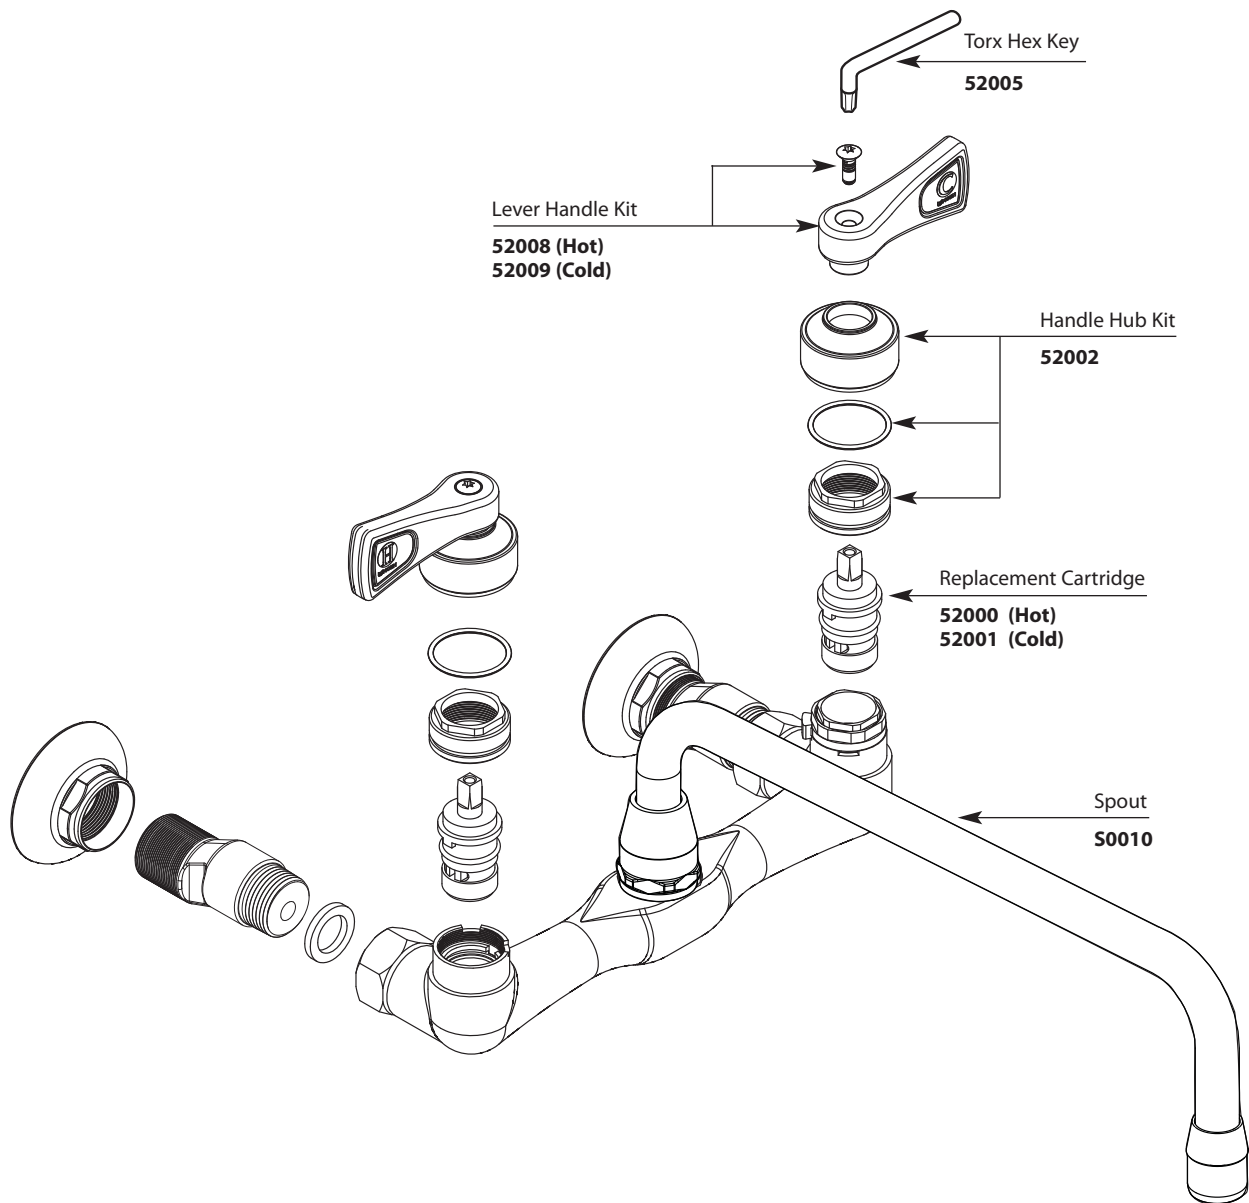

*There is more than 1 version of this model.
Page down to identify the version you have.*

■ Order by Part Number

Two-Handle Wall Mount Faucet		
<u>MODEL</u>	<u>HANDLE</u>	<u>FINISH</u>
CA8119	4" Wrist Blade w/spout	Chrome

For Models After 3/2011

■ Order by Part Number

Illustrated Parts

Two-Handle Wall Mount Faucet		
<u>MODEL</u>	<u>HANDLE</u>	<u>FINISH</u>
CA8119	4" Wrist Blade w/spout	Chrome