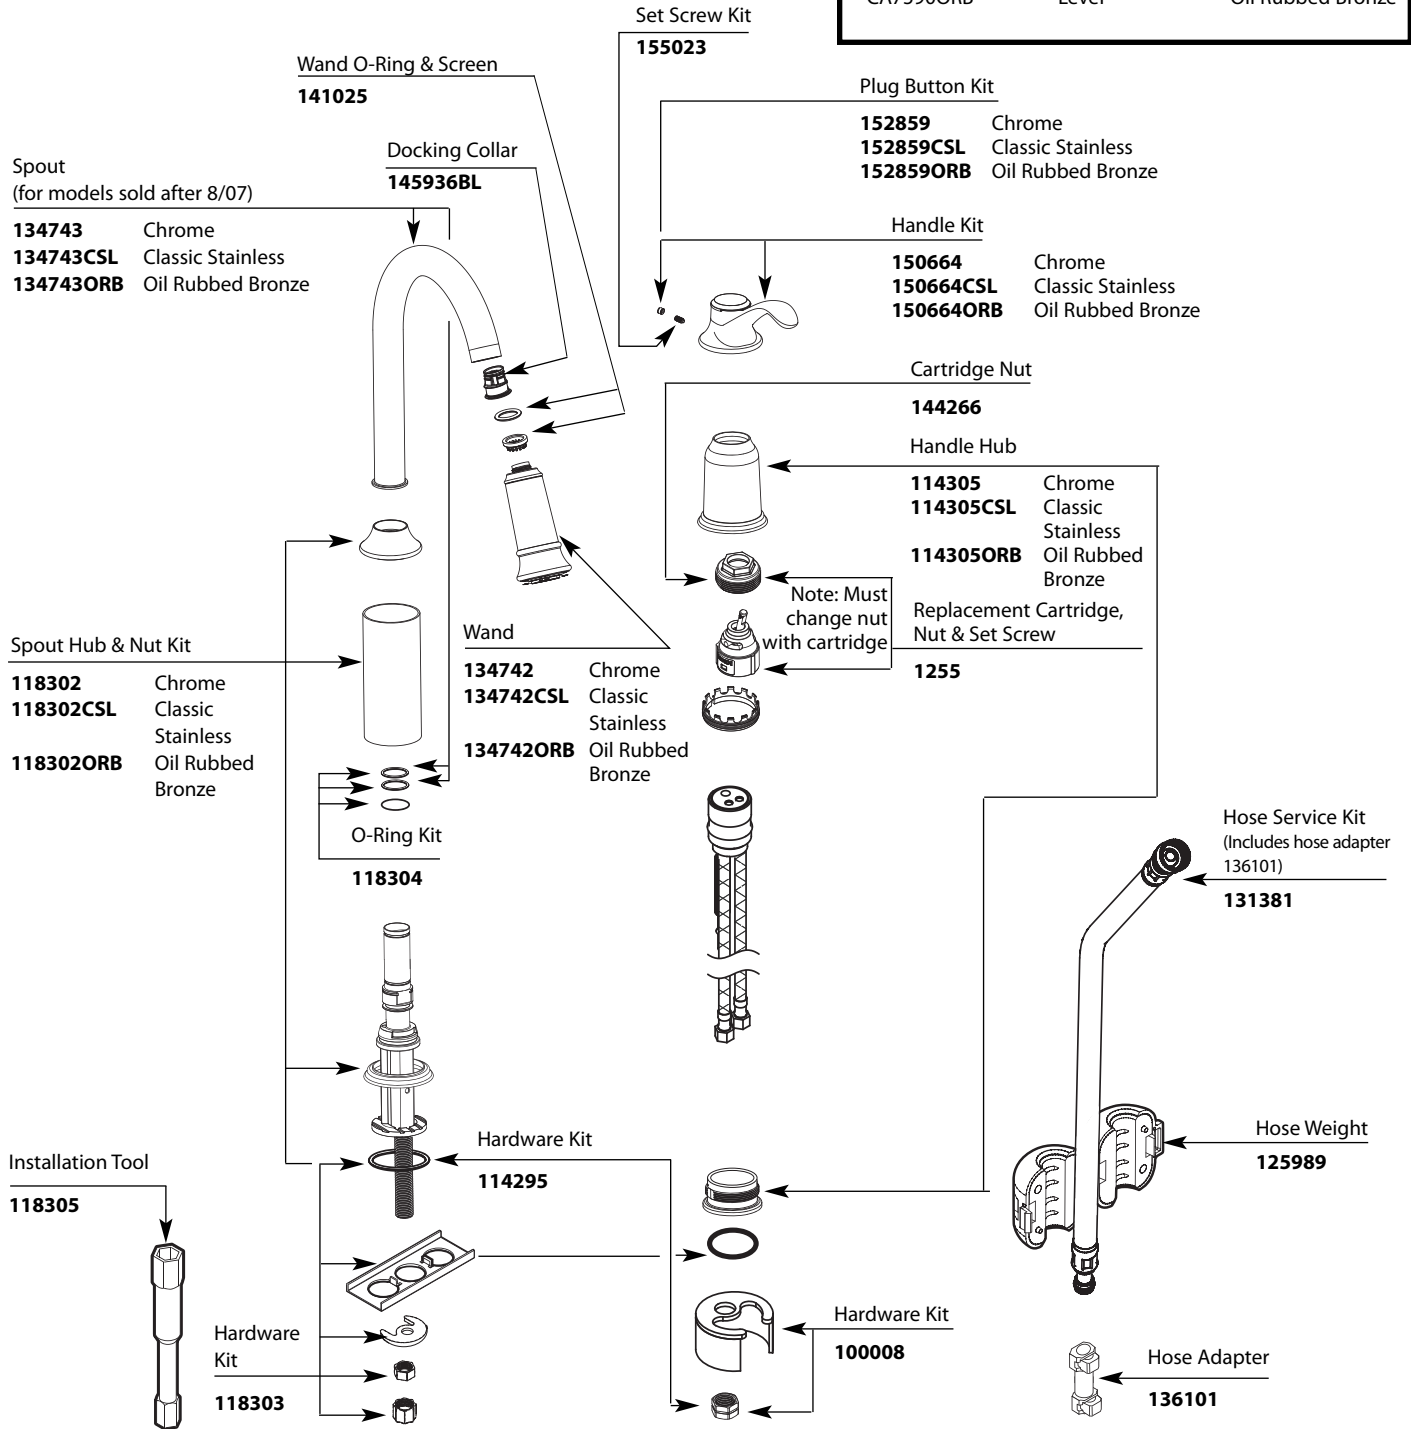

Buy it for looks. Buy it for life.®

■ Order by Part Number

There is more than 1 version of this model.
Page down to identify the version you have.

Illustrated Parts

Aberdeen™ Single Handle High Arc Pull Down Kitchen Faucet

MODEL	HANDLE	FINISH
CA7590C	Lever	Chrome
CA7590CSL	Lever	Classic Stainless
CA7590ORB	Lever	Oil Rubbed Bronze

Buy it for looks. Buy it for life.®

■ Order by Part Number

Illustrated Parts

Aberdeen™ Single Handle High Arc Pull Down Kitchen Faucet

MODEL	HANDLE	FINISH
CA7590C	Lever	Chrome
CA7590CSL	Lever	Classic Stainless
CA7590ORB	Lever	Oil Rubbed Bronze
Discontinued		
CA7590W	Lever	Glacier