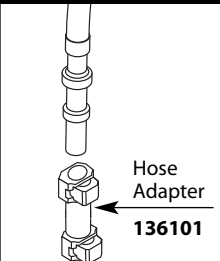

Hose Service Kit

137028

Hose Weight

125989

**HANDLE PLUG BUTTON
PRIOR TO 1/2011**

**QUICK CONNECTION
PRIOR TO 12/2009**

HOSE ADAPTER CLIP