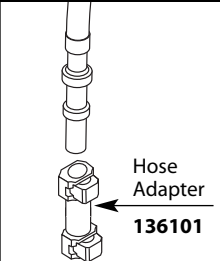

Cartridge Nut
Note: Must change nut with cartridge

144266

Hose Service Kit

137028

Hose Weight

125989

Installation Tool

118305

Mounting Hardware

146927

**HANDLE PLUG BUTTON
PRIOR TO 1/2011**

**QUICK CONNECTION
PRIOR TO 12/2009**

HOSE ADAPTER CLIP