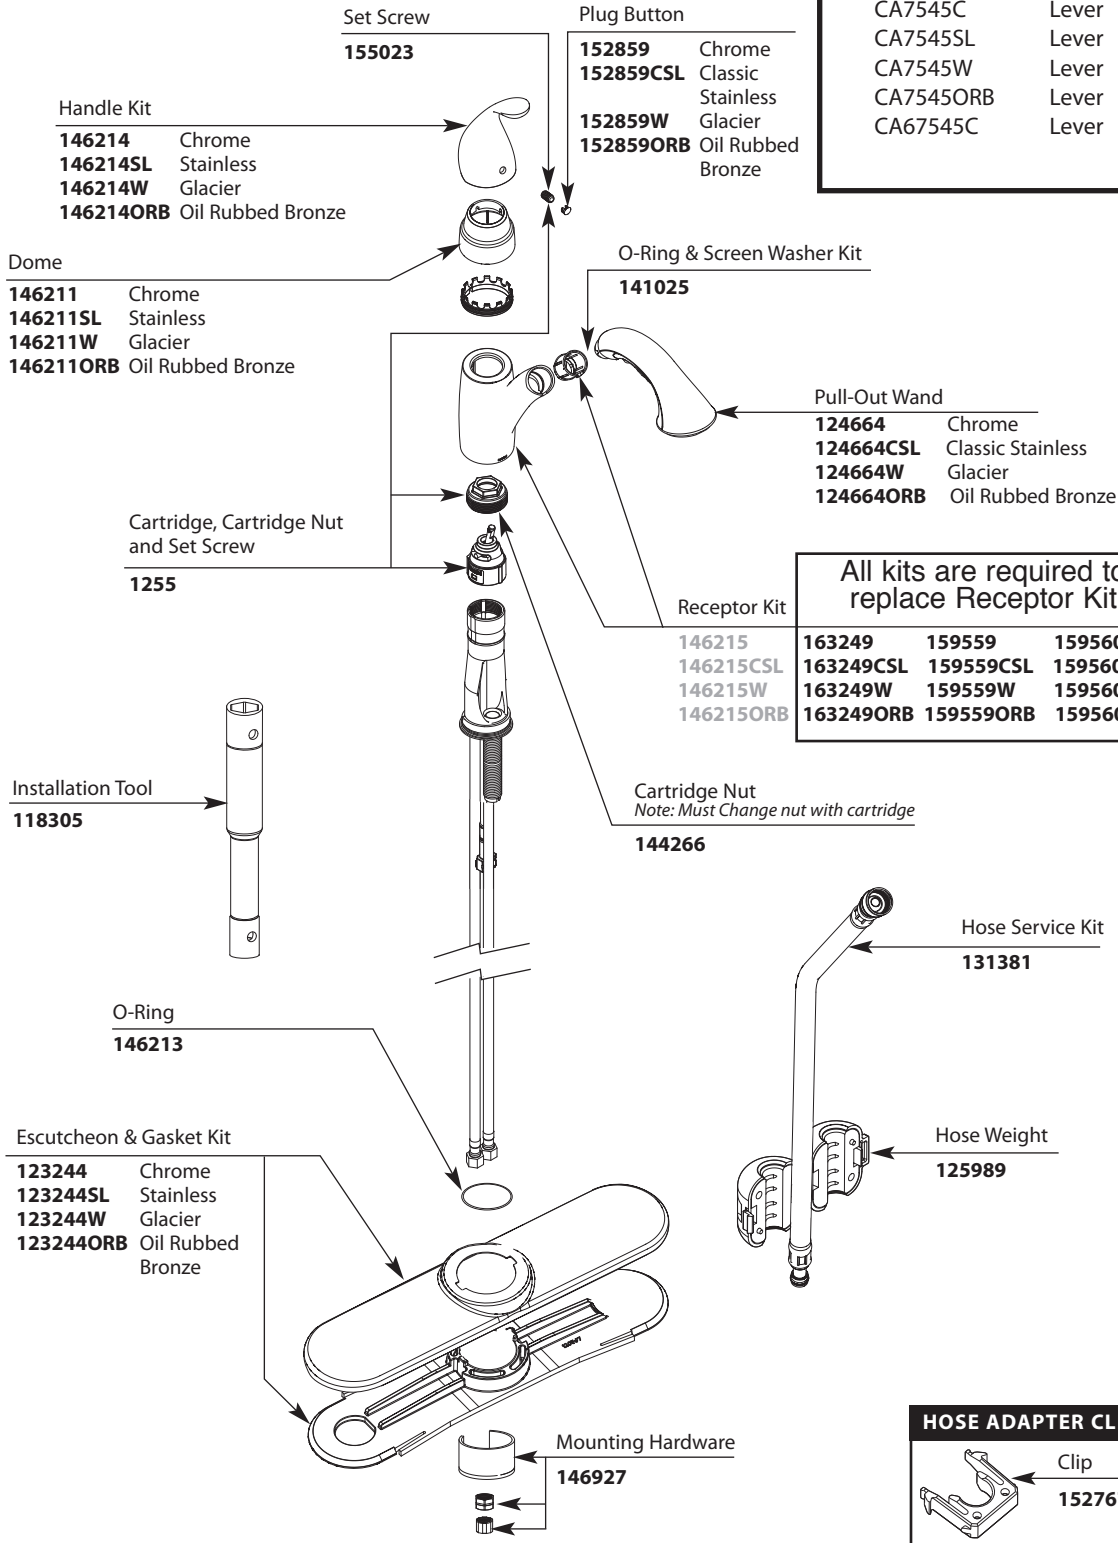

# Illustrated Parts

■ Order by Part Number

**Camerist™  
Single Control Kitchen Faucet  
with Pullout Spray**

MODEL	HANDLE	FINISH
CA7545C	Lever	Chrome
CA7545SL	Lever	Stainless
CA7545W	Lever	Glacier
CA7545ORB	Lever	Oil Rubbed Bronze
CA67545C	Lever	Chrome (Bulk)

**HANDLE PLUG BUTTON  
PRIOR TO 1/2011**

Plug Button Kit  
**137403**

**All kits are required to  
replace Receptor Kit**

146215	163249	159559	159560	Chrome Classic Stainless Glacier Oil Rubbed Bronze
146215CSL	163249CSL	159559CSL	159560CSL	
146215W	163249W	159559W	159560W	
146215ORB	163249ORB	159559ORB	159560ORB	

**HOSE ADAPTER CLIP**

Clip  
**152767**

**QUICK CONNECTION  
PRIOR TO 12/2009**

Hose Adapter  
**136101**