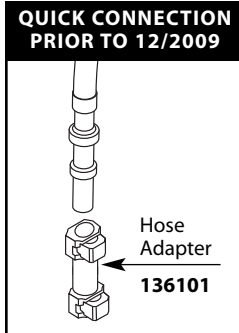

Buy it for looks. Buy it for life.®

Illustrated Parts

■ Order by Part Number

CHATEAU® Single-Handle Kitchen Faucet		
MODEL		FINISH
CA7425	w/o Spray	Chrome
CA7425BC	w/o Spray	Brushed Chrome
CA7425W	w/o Spray	Glacier
CA67425 (Bulk)	w/o Spray	Chrome
CA7430	w/Spray	Chrome
CA7430W	w/Spray	Glacier
CA67430 (Bulk)	w/Spray	Chrome
CA67424 (Bulk)	w/o Spray	Chrome
CA67433 (Bulk)	w/Spray	Chrome
CA7434	w/Spray in deck	Chrome
CA7434W	w/Spray in deck	Glacier
CA7434BC	w/Spray in deck	Brushed Chrome
CA67434 (Bulk)	w/Spray in deck	Chrome
CA7423	w/o Spray	Chrome
CA7437	w/Spray	Chrome

Handle Kit

- 146781** Chrome
- 146781W** Glacier
- 146781BC** Brushed Chrome

Dome

- 146783** Chrome
- 146783W** Glacier
- 146783BC** Brushed Chrome

Cartridge

1255

Spout O-Ring Kit (2)

146789