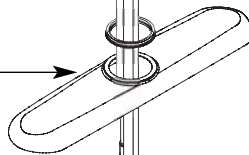

Buy it for looks. Buy it for life.®

Illustrated Parts

■ Order by Part Number

CHATEAU® Single-Handle Kitchen Faucet		
MODEL		FINISH
CA7425	w/o Spray	Chrome
CA7425BC	w/o Spray	Brushed Chrome
CA7425W	w/o Spray	Glacier
CA67425 (Bulk)	w/o Spray	Chrome
CA7430	w/Spray	Chrome
CA7430W	w/Spray	Glacier
CA67430 (Bulk)	w/Spray	Chrome
CA67424 (Bulk)	w/o Spray	Chrome
CA67433 (Bulk)	w/Spray	Chrome
CA7434	w/Spray in deck	Chrome
CA7434W	w/Spray in deck	Glacier
CA7434BC	w/Spray in deck	Brushed Chrome
CA67434 (Bulk)	w/Spray in deck	Chrome
CA7423	w/o Spray	Chrome
CA7437	w/Spray	Chrome

Handle Kit

- 146781** Chrome
- 146781W** Glacier
- 146781BC** Brushed Chrome

Dome

- 146783** Chrome
- 146783W** Glacier
- 146783BC** Brushed Chrome

Cartridge

1255

Spout O-Ring Kit (2)

146789

Spout Assembly

- 146786** Chrome
- 146786W** Glacier
- 146786BC** Brushed Chrome

Aerator

- 3919** Chrome
- 3919W** Glacier
- 3919SLP** Brushed Chrome

Escutcheon Kit

- 146778** Chrome
- 146778W** Glacier
- 146778BC** Brushed Chrome