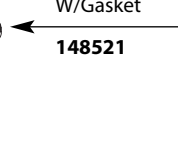

Support Plate W/Gasket

148521