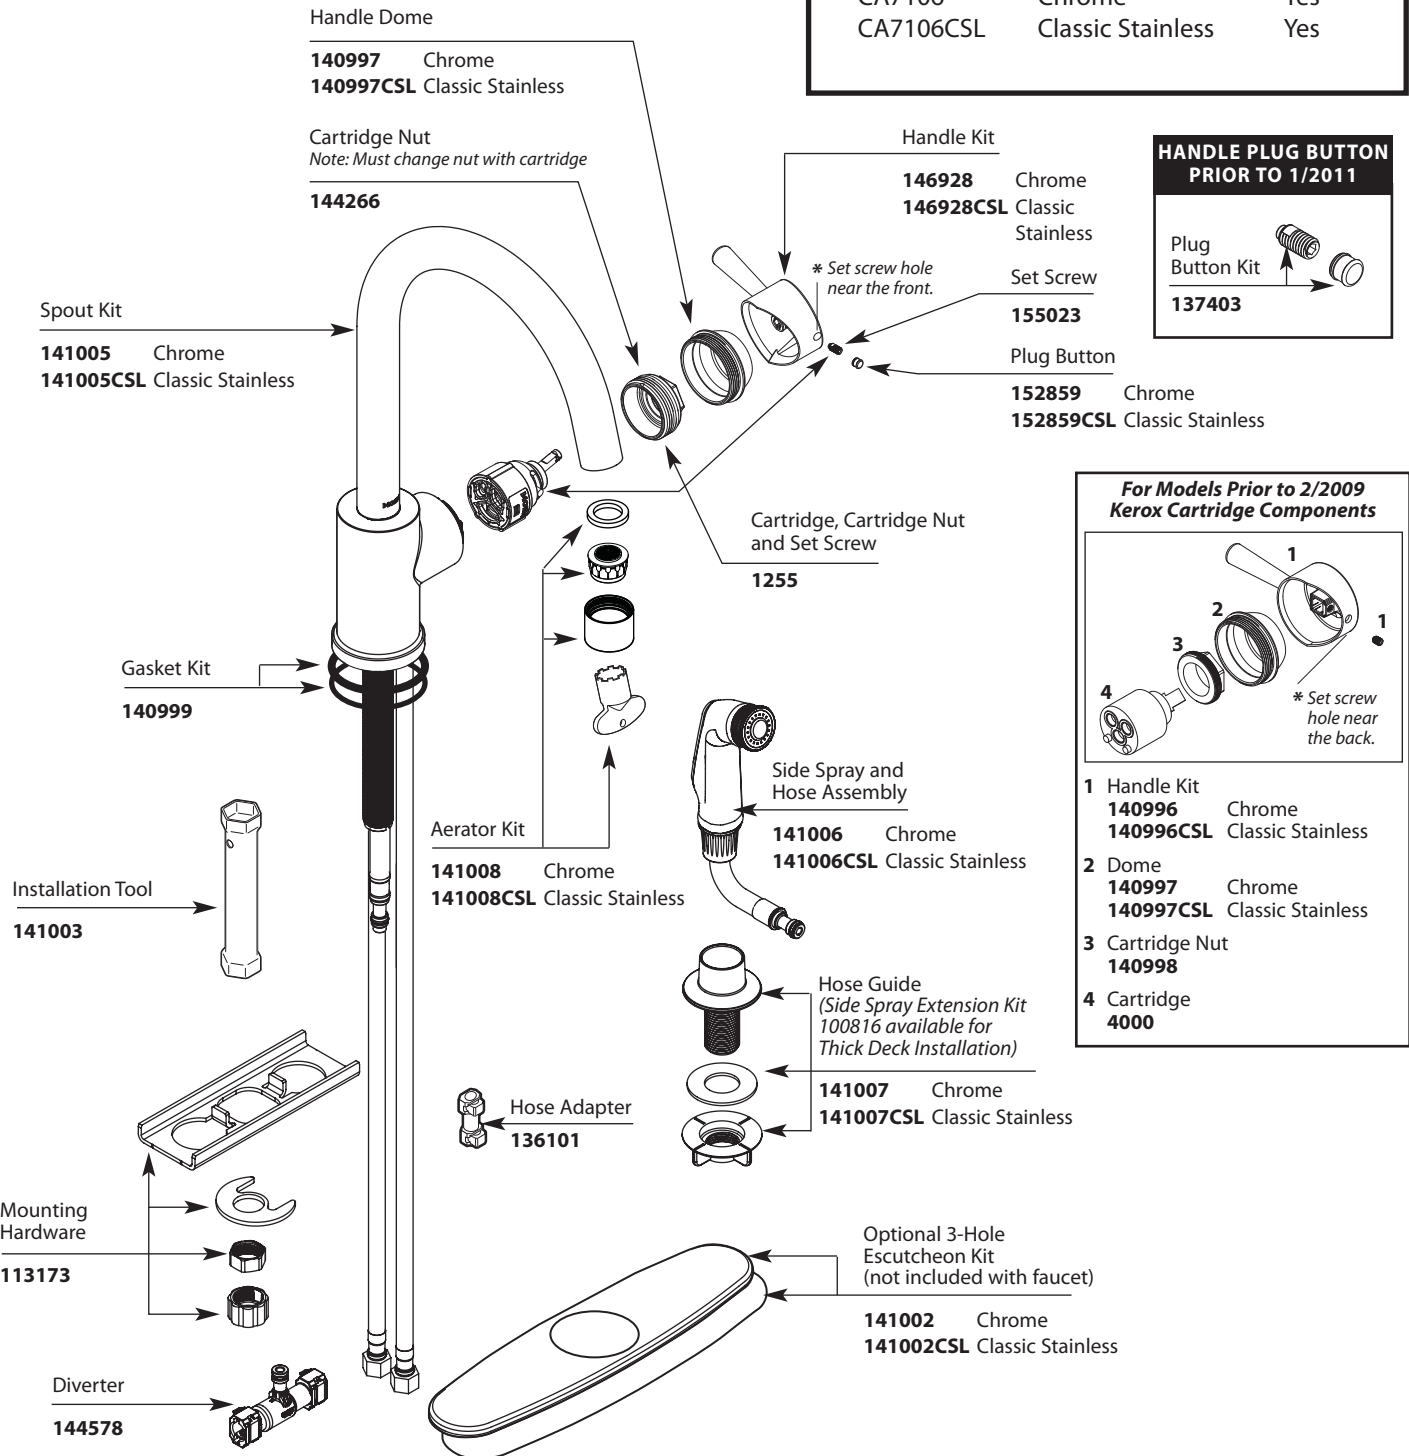

# Illustrated Parts

■ Order by Part Number

LEVEL™ Single-Handle Kitchen Faucet		
MODELS	FINISH	w/SPRAY
CA7100	Chrome	No
CA7100CSL	Classic Stainless	No
CA7106	Chrome	Yes
CA7106CSL	Classic Stainless	Yes

**For Models Prior to 2/2009 Kerox Cartridge Components**

**1** Handle Kit  
**140996** Chrome  
**140996CSL** Classic Stainless

**2** Dome  
**140997** Chrome  
**140997CSL** Classic Stainless

**3** Cartridge Nut  
**140998**

**4** Cartridge  
**4000**

\* Set screw hole near the back.