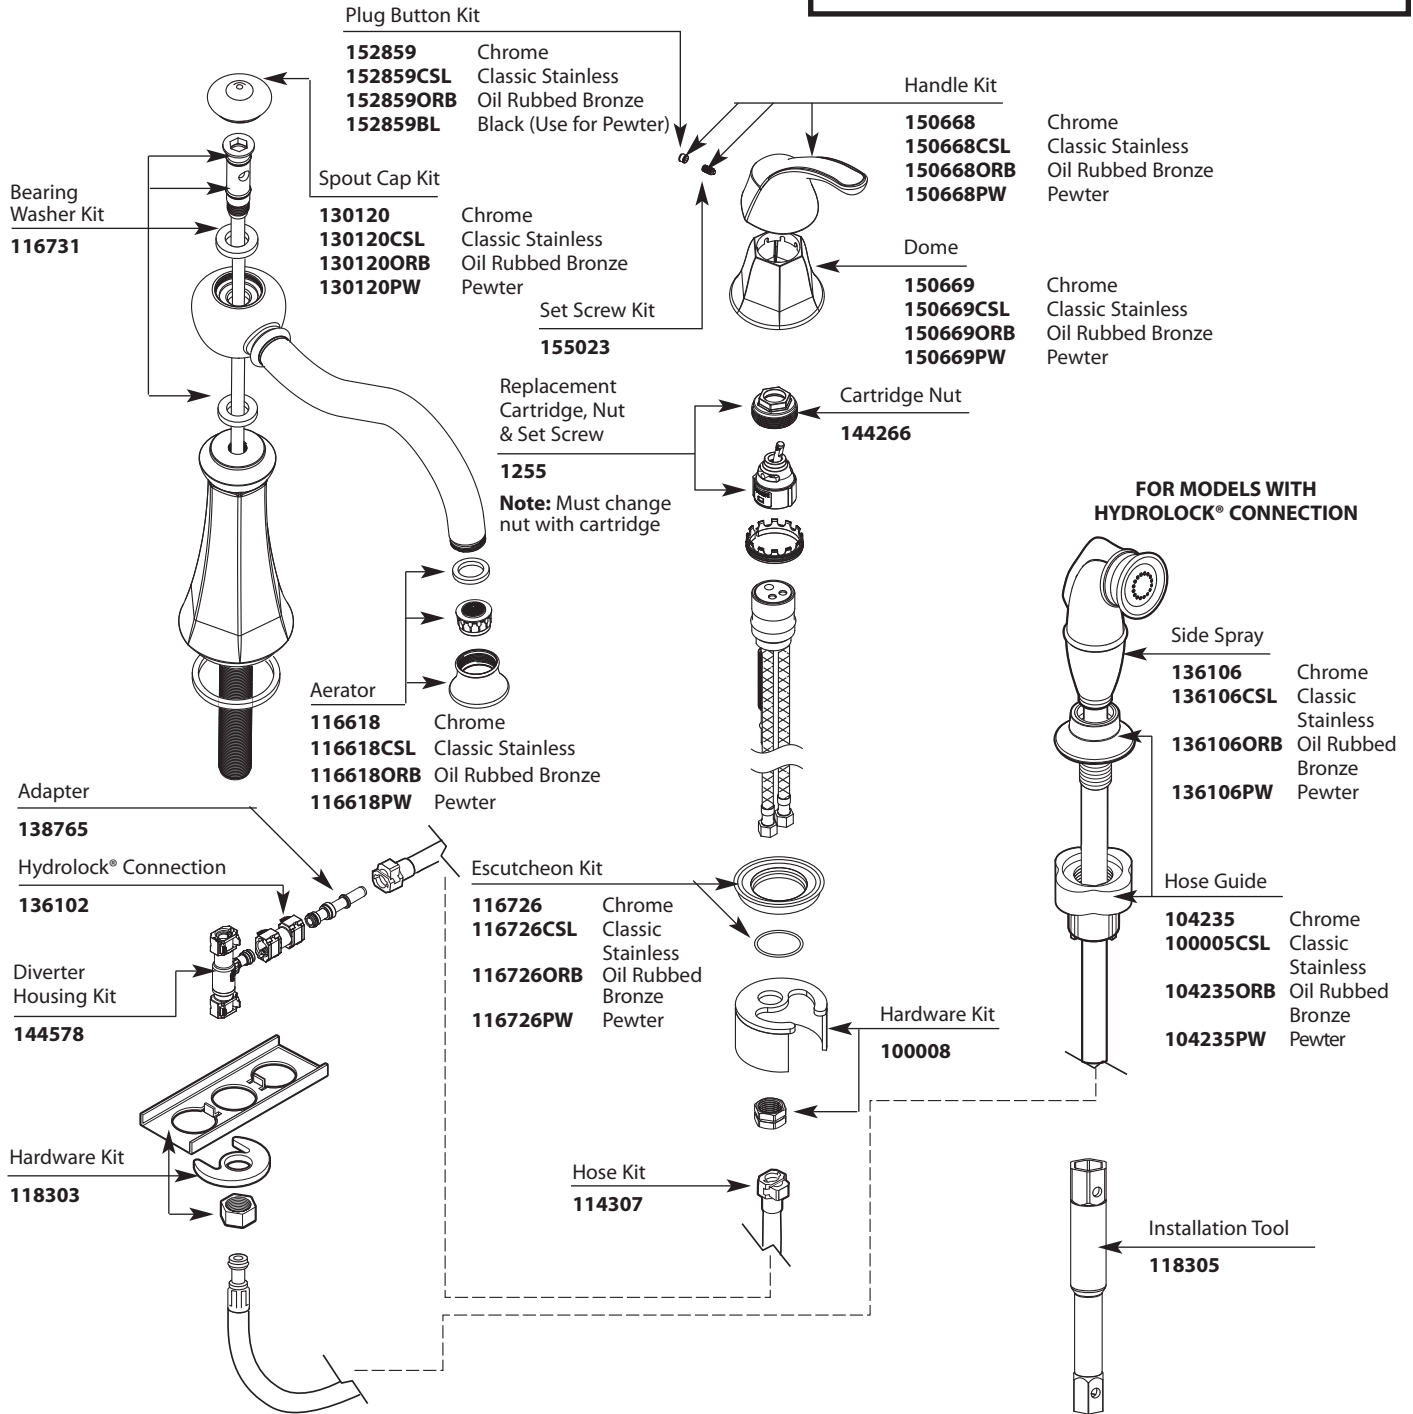

Buy it for looks. Buy it for life.®

■ Order by Part Number

*There is more than 1 version of this model.
Page down to identify the version you have.*

Illustrated Parts

Vestige™ Single-Handle Kitchen Faucet w/Side Spray		
MODEL	HANDLE	FINISH
CA7065	Lever	Chrome
CA7065ORB	Lever	Oil Rubbed Bronze
CA7065CSL	Lever	Classic Stainless
CA7065PW	Lever	Pewter

Buy it for looks. Buy it for life.®

■ Order by Part Number

Illustrated Parts

Vestige™ Single-Handle Kitchen Faucet w/Side Spray		
MODEL	HANDLE	FINISH
CA7065	Lever	Chrome
CA7065ORB	Lever	Oil Rubbed Bronze
CA7065CSL	Lever	Classic Stainless
CA7065PW	Lever	Pewter