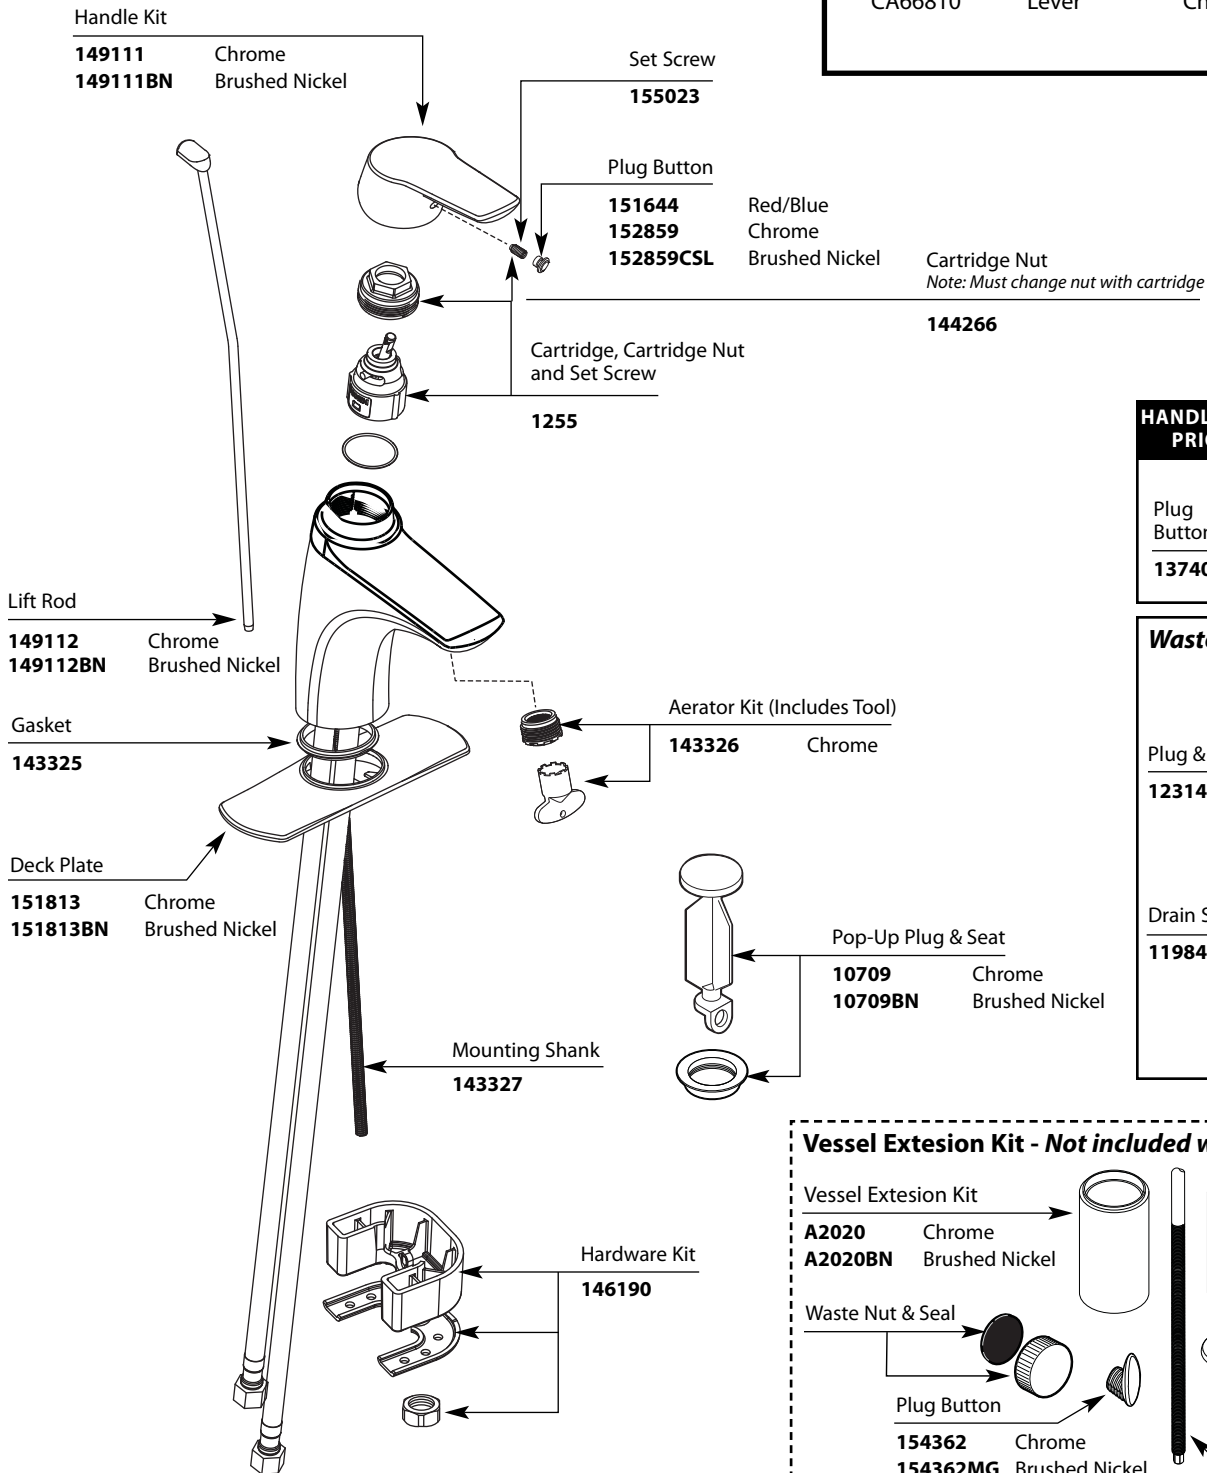

Buy it for looks. Buy it for life.®

Illustrated Parts

■ Order by Part Number

METHOD™		
One-Handle Lavatory Faucet		
MODEL	HANDLE	FINISH
CA6810	Lever	Chrome
CA6810BN	Lever	Brushed Nickel
CA66810	Lever	Chrome (Bulk)

HANDLE PLUG BUTTON PRIOR TO 1/2011