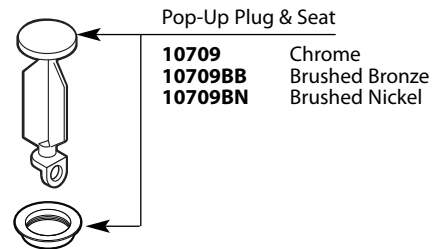

# Illustrated Parts

■ Order by Part Number

**Icon™  
Single-Handle Lavatory**

<b>MODELS</b>	<b>FINISH</b>
CA6500	Chrome
CA6500BB	Brushed Bronze
CA6500BN	Brushed Nickel

**HANDLE PLUG BUTTON  
PRIOR TO 1/2011**

Plug Button Kit  
**137403**

**Vessel Extension Kit - Not included with faucet**

**Vessel Extension Kit**  
**A1717** Chrome  
**A1717BB** Brushed Bronze  
**A1717BN** Brushed Nickel

**Waste Nut & Seal**