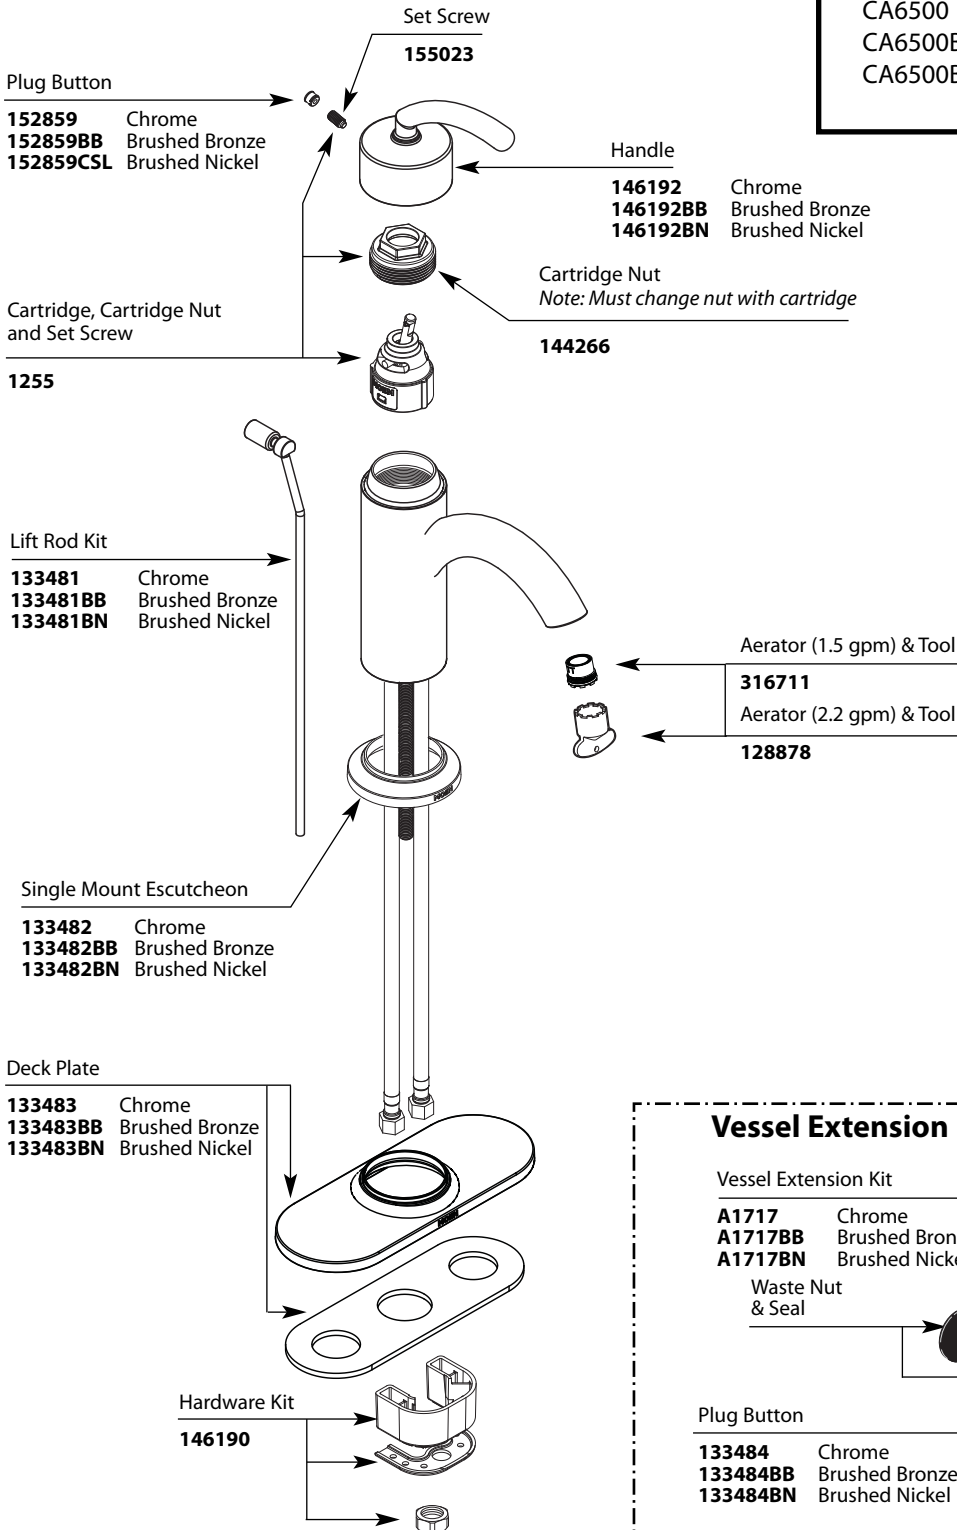

# Illustrated Parts

■ Order by Part Number

**Icon™  
Single-Handle Lavatory**

<b>MODELS</b>	<b>FINISH</b>
CA6500	Chrome
CA6500BB	Brushed Bronze
CA6500BN	Brushed Nickel

**HANDLE PLUG BUTTON  
PRIOR TO 1/2011**

Plug Button Kit  
**137403**

**Vessel Extension Kit - Not included with faucet**

**Vessel Extension Kit**  
**A1717** Chrome  
**A1717BB** Brushed Bronze  
**A1717BN** Brushed Nickel

**Waste Nut & Seal**

**Plug Button**  
**133484** Chrome  
**133484BB** Brushed Bronze  
**133484BN** Brushed Nickel

**Grid Strainer**  
**125752** Chrome  
**125752BN** Brushed Nickel