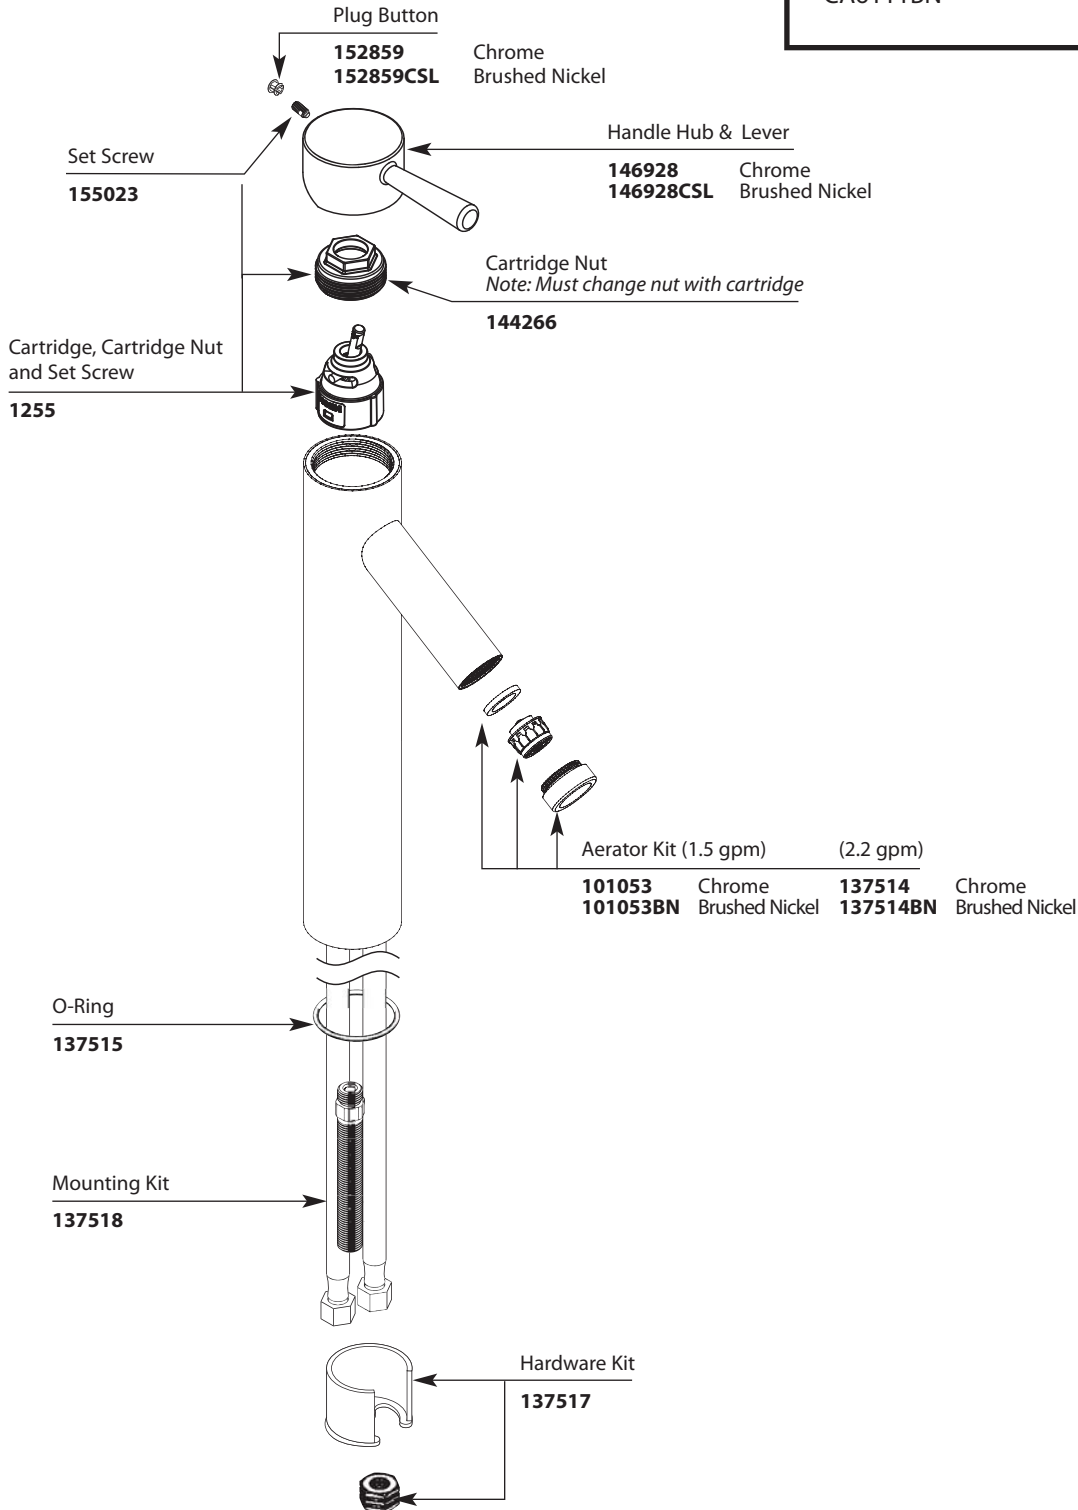

Buy it for looks. Buy it for life.®

Illustrated Parts

■ Order by Part Number

*There is more than 1 version of this model.
Page down to identify the version you have.*

| LEVEL™ Single-Handle Vessel Lavatory Faucet | |
|--|----------------|
| MODELS | FINISH |
| CA6111 | Chrome |
| CA6111BN | Brushed Nickel |

Buy it for looks. Buy it for life.®

Illustrated Parts

■ Order by Part Number

| LEVEL™ | |
|--------------------------------------|----------------|
| Single-Handle Vessel Lavatory Faucet | |
| MODELS | FINISH |
| CA6111 | Chrome |
| CA6111BN | Brushed Nickel |