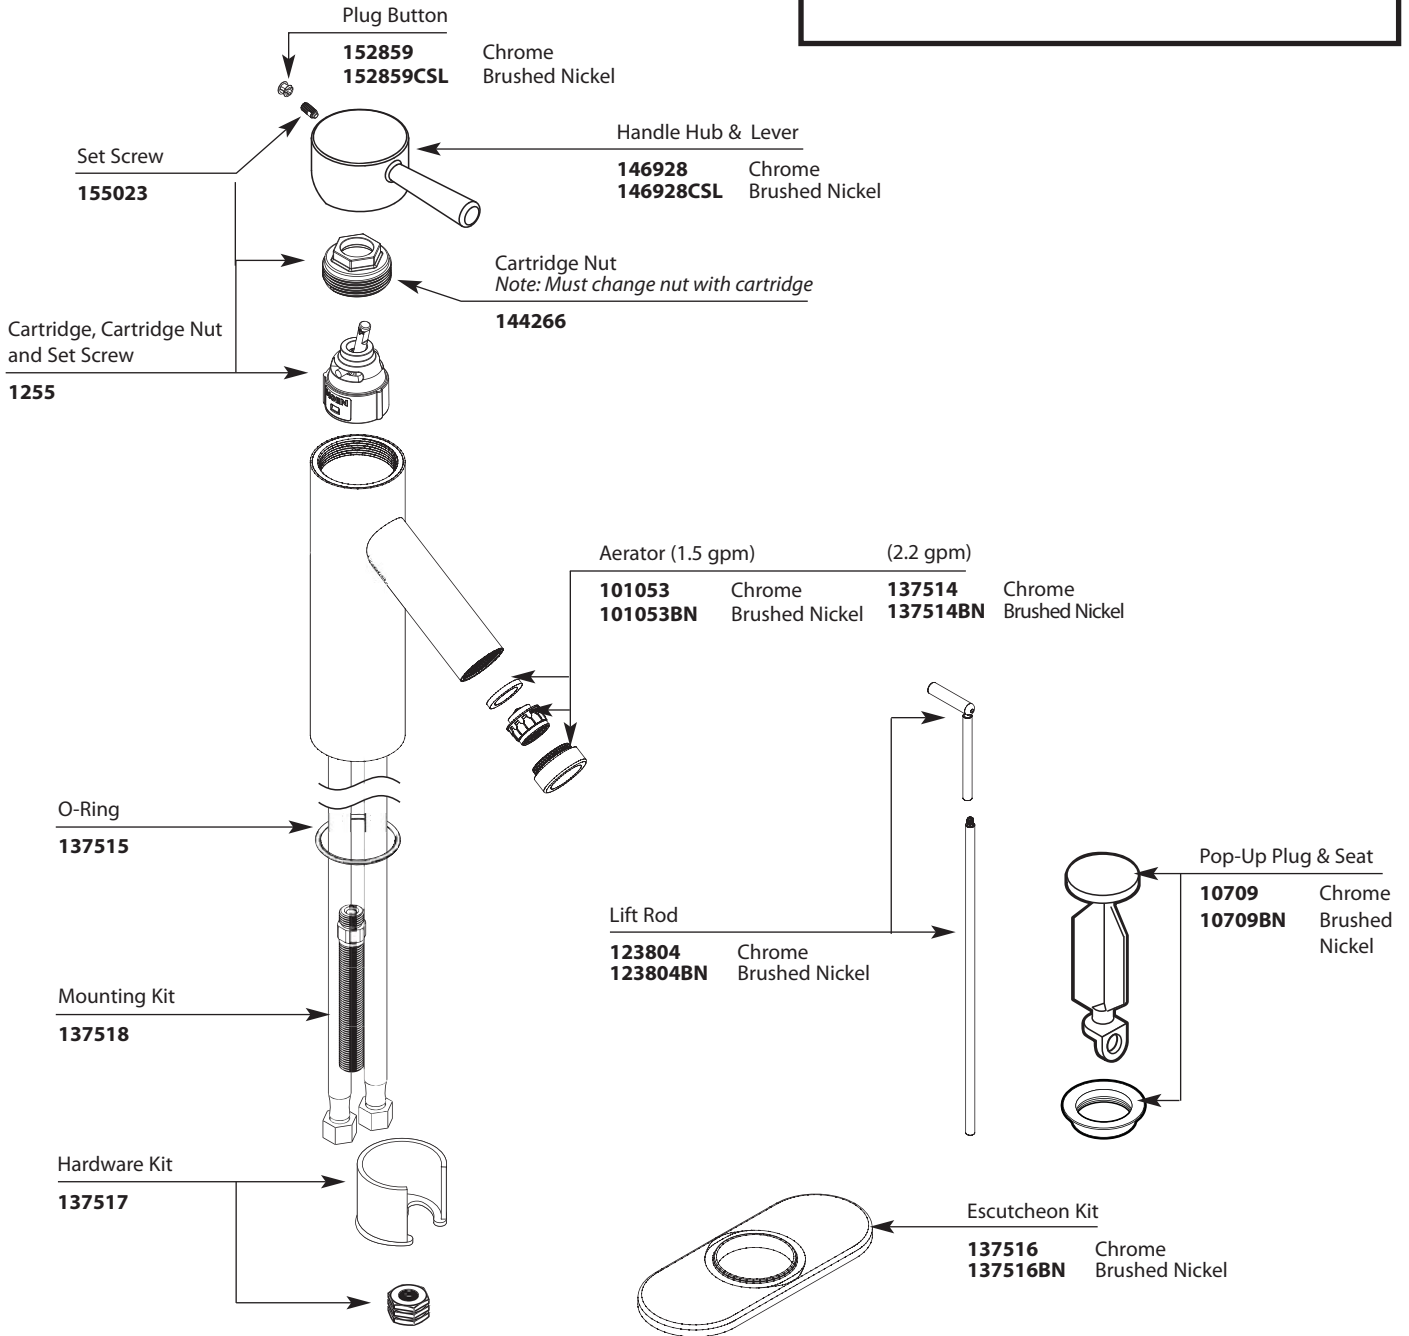

Buy it for looks. Buy it for life.®

Illustrated Parts

■ Order by Part Number

*There is more than 1 version of this model.
Page down to identify the version you have.*

LEVEL™	
Single-Handle Lavatory Faucet	
<u>MODELS</u>	<u>FINISH</u>
CA6100	Chrome
CA6100BN	Brushed Nickel

Buy it for looks. Buy it for life.®

■ Order by Part Number

Illustrated Parts

LEVEL™	
Single-Handle Lavatory Faucet	
<u>MODELS</u>	<u>FINISH</u>
CA6100	Chrome
CA6100BN	Brushed Nickel