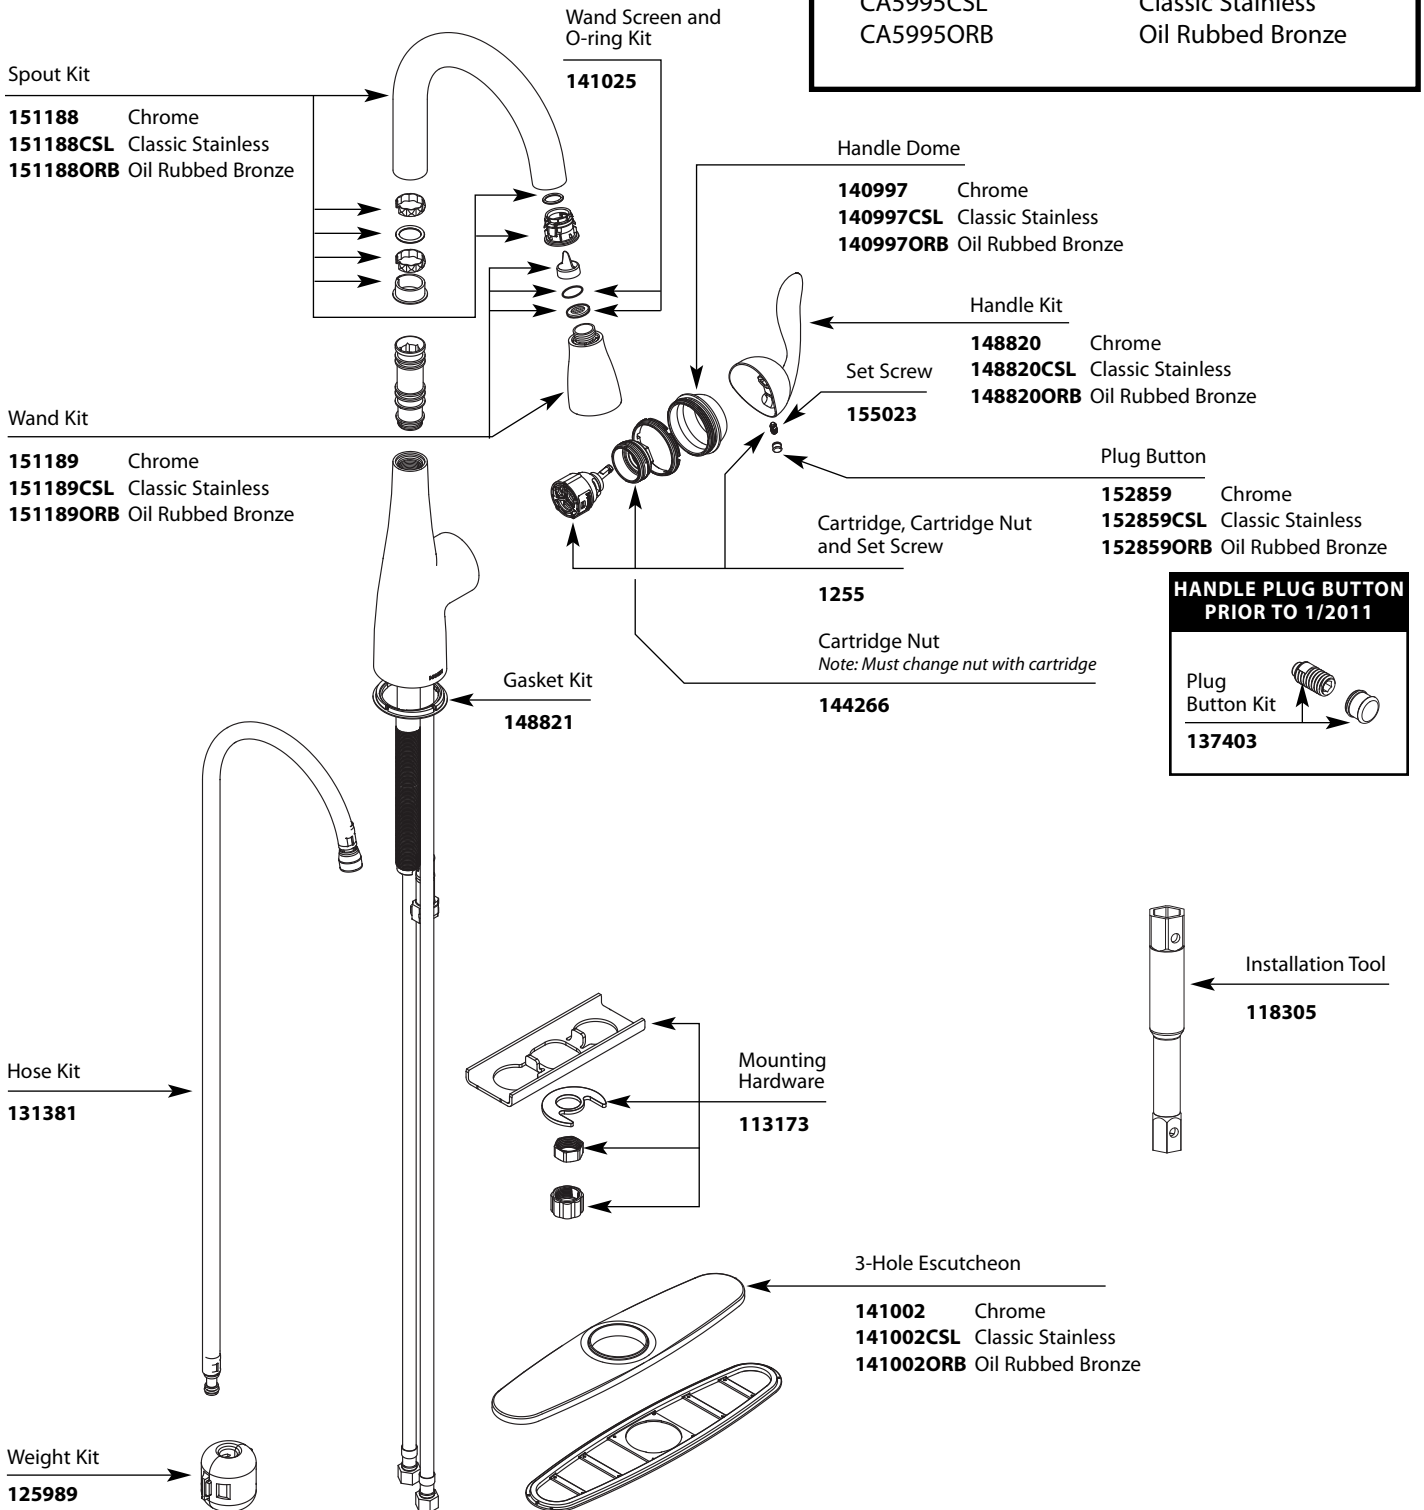

Buy it for looks. Buy it for life.®

■ Order by Part Number

Illustrated Parts

ARBOR™ Single-Handle Pulldown Prep/Bar Faucet

MODELS

CA5995
CA5995CSL
CA5995ORB

FINISH

Chrome
Classic Stainless
Oil Rubbed Bronze

**HANDLE PLUG BUTTON
PRIOR TO 1/2011**

Plug Button Kit
137403