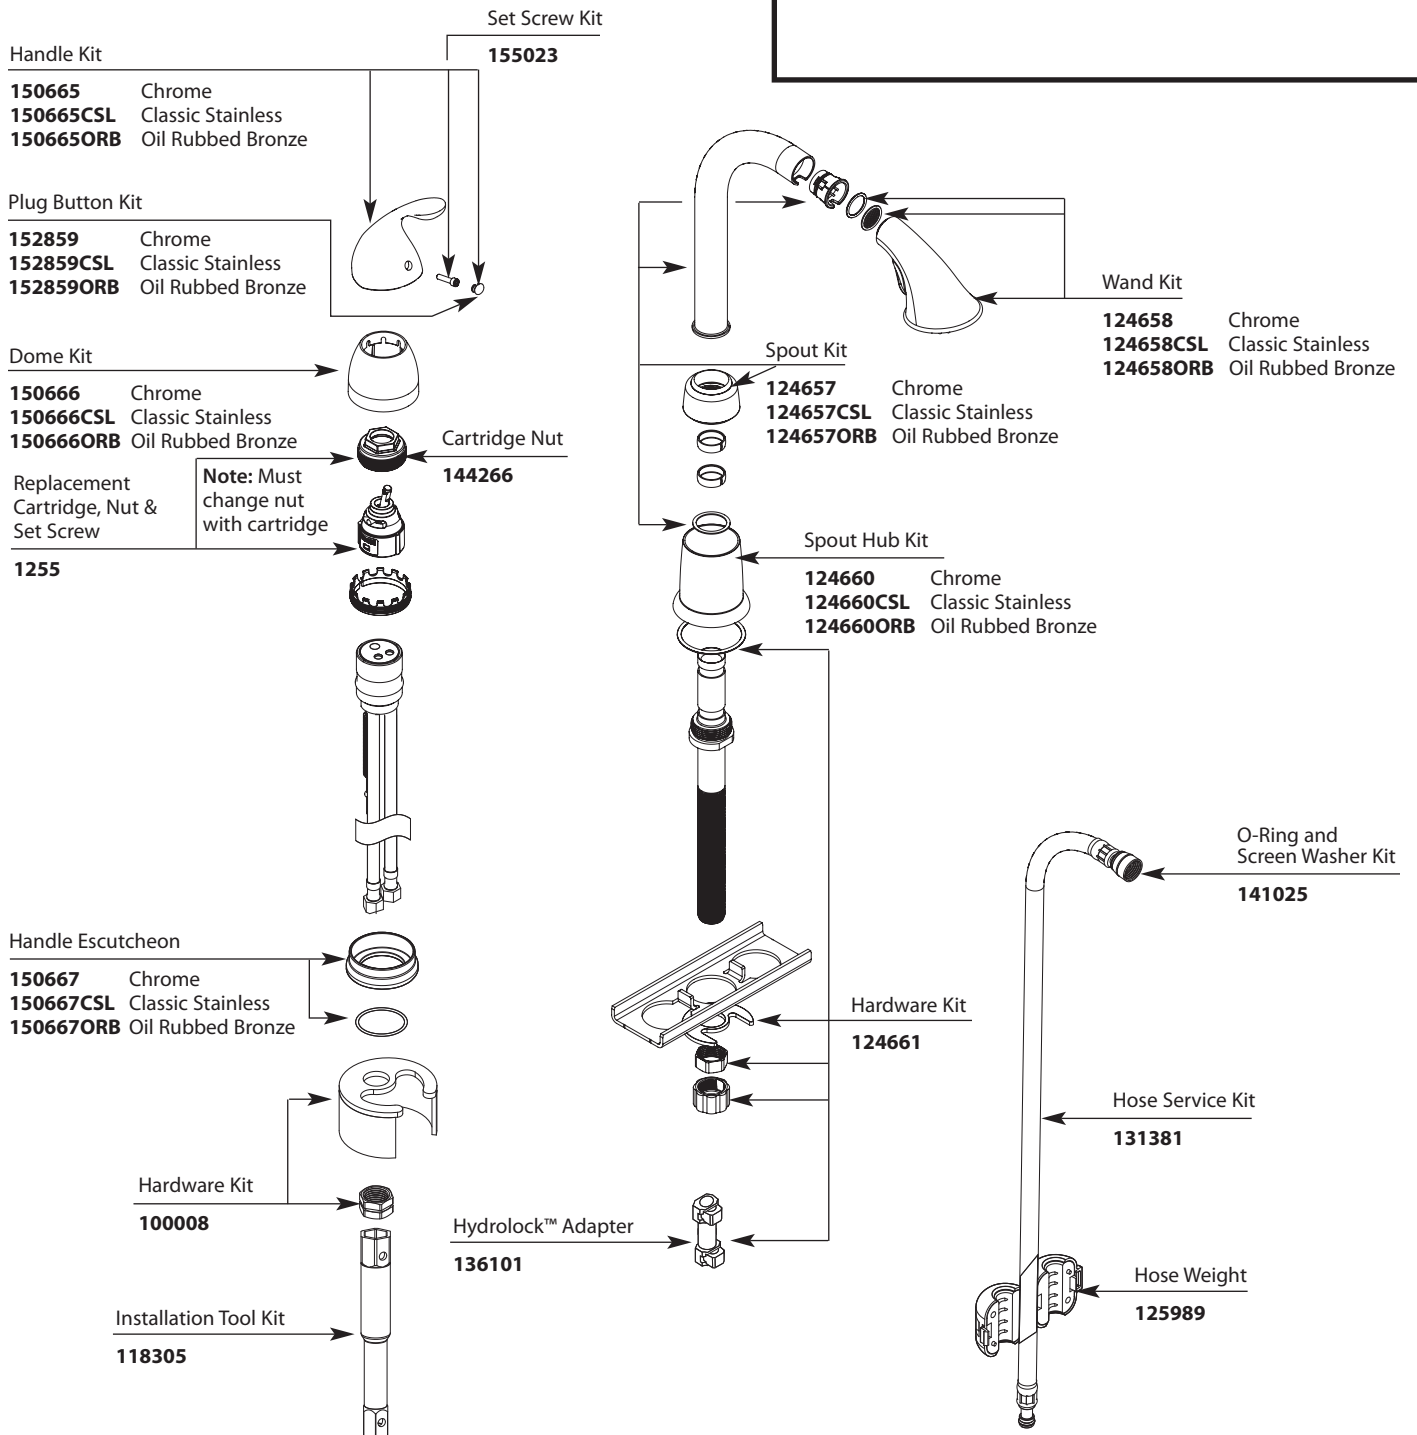

Buy it for looks. Buy it for life.®

Illustrated Parts

■ Order by Part Number

*There is more than 1 version of this model.
Page down to identify the version you have.*

Camerist™ Single Handle Pull-Down Bar Faucet		
MODEL	HANDLE	FINISH
CA5955	Lever	Chrome
CA5955CSL	Lever	Classic Stainless
CA5955ORB	Lever	Oil Rubbed Bronze

Buy it for looks. Buy it for life.®

Illustrated Parts

■ Order by Part Number

Camerist™ Single Handle Pull-Down Bar Faucet		
MODEL	HANDLE	FINISH
CA5955	Lever	Chrome
CA5955CSL	Lever	Classic Stainless
CA5955ORB	Lever	Oil Rubbed Bronze