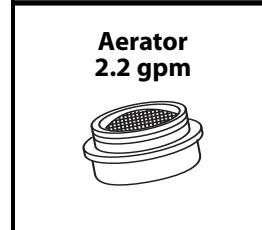

100112 Chrome
100112P Polished Brass
97476SL Brushed Nickel
97476PM Platinum
97476ORB Oil Rubbed Bronze