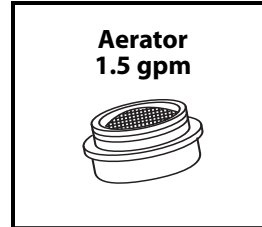

■ Order by Part Number

* See Chart on Next Page for Other Available Finishes

Buy it for looks. Buy it for life.®

Illustrated Parts

Available Finishes

* Part Finishes Chart

97557 Chrome
97558 Pol. Brass
97557PM Platinum
97557ORB Oil Rubbed Bronze
97559 Porc./Chrome
97557SL Brushed Nickel

Cold		Hot	
100552	Chrome	100553	Chrome
100552P	Pol. Brass	100553P	Pol. Brass
100552PM	Platinum	100553PM	Platinum
100552SL	Brushed Nickel	100553ORB	Oil Rubbed Bronze
100552ORB	Oil Rubbed Bronze	100553SL	Brushed Nickel