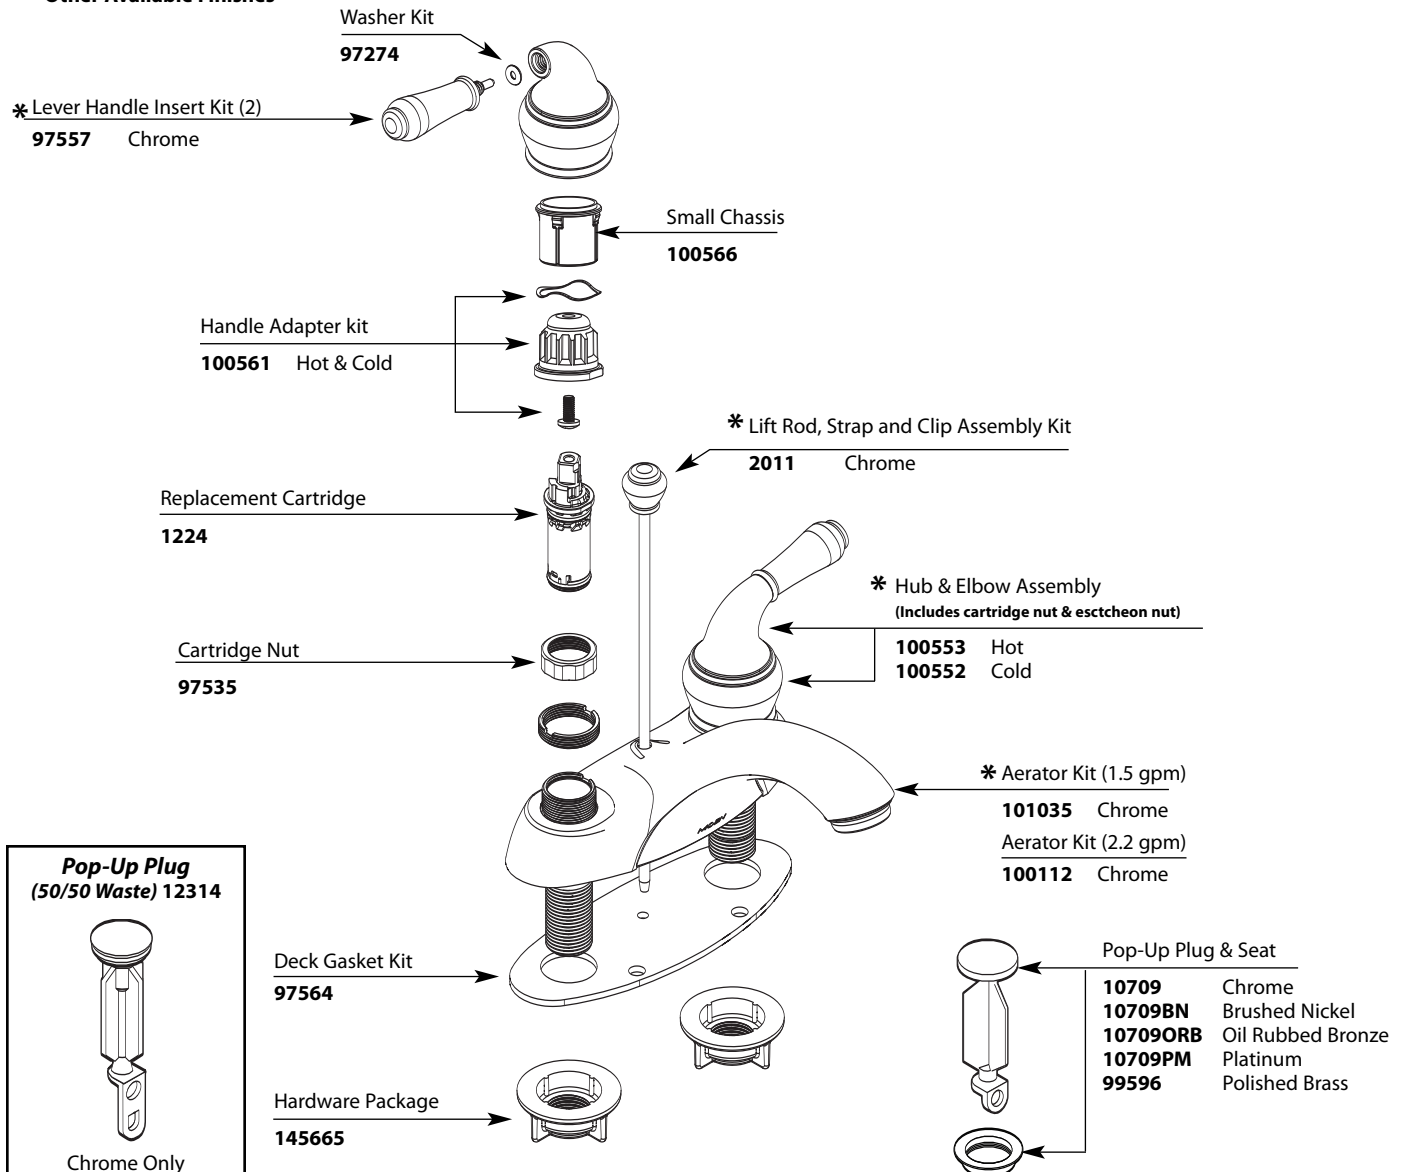

Buy it for looks. Buy it for life.®

Illustrated Parts

MONTICELLO® Two-Handle Lavatory Faucet

MODEL	HANDLE	FINISH	MODEL	HANDLE	FINISH
CA4551	Lever	Chrome	CA84200	Lever	Chrome
CA4551BN	Lever	Brushed Nickel	CA84200BN	Lever	Brushed Nickel
CA4551CP	Lever	Chrome/Pol. Brass	CA84200ORB	Lever	Oil Rubbed Bronze
CA4551CPC	Lever	Chrome/Porcelain	CA84200PM	Lever	Platinum/Chrome
CA4551P	Lever	Polished Brass	CA84204	Lever	Chrome/Porcelain
CA4551PM	Lever	Platinum	CA84206	Lever	Chrome/Pol. Brass
CA4551PMC	Lever	Platinum/Chrome			

■ Order by Part Number

* See Chart on Next Page for Other Available Finishes

Buy it for looks. Buy it for life.®

Illustrated Parts

Available Finishes

* Part Finishes Chart

97557 Chrome
97558 Pol. Brass
97557PM Platinum
97557ORB Oil Rubbed Bronze
97559 Porc./Chrome
97557SL Brushed Nickel

Cold		Hot	
100552	Chrome	100553	Chrome
100552P	Pol. Brass	100553P	Pol. Brass
100552PM	Platinum	100553PM	Platinum
100552SL	Brushed Nickel	100553ORB	Oil Rubbed Bronze
100552ORB	Oil Rubbed Bronze	100553SL	Brushed Nickel

101035 Chrome
101035P Polished Brass
101012BN Brushed Nickel
101012PM Platinum

100112 Chrome
100112P Polished Brass
97476SL Brushed Nickel
97476PM Platinum
97476ORB Oil Rubbed Bronze

2011 Chrome
2011P Polished Brass
2011PM Platinum
2011PM Platinum
2011BN Brushed Nickel
2011ORB Oil Rubbed Bronze