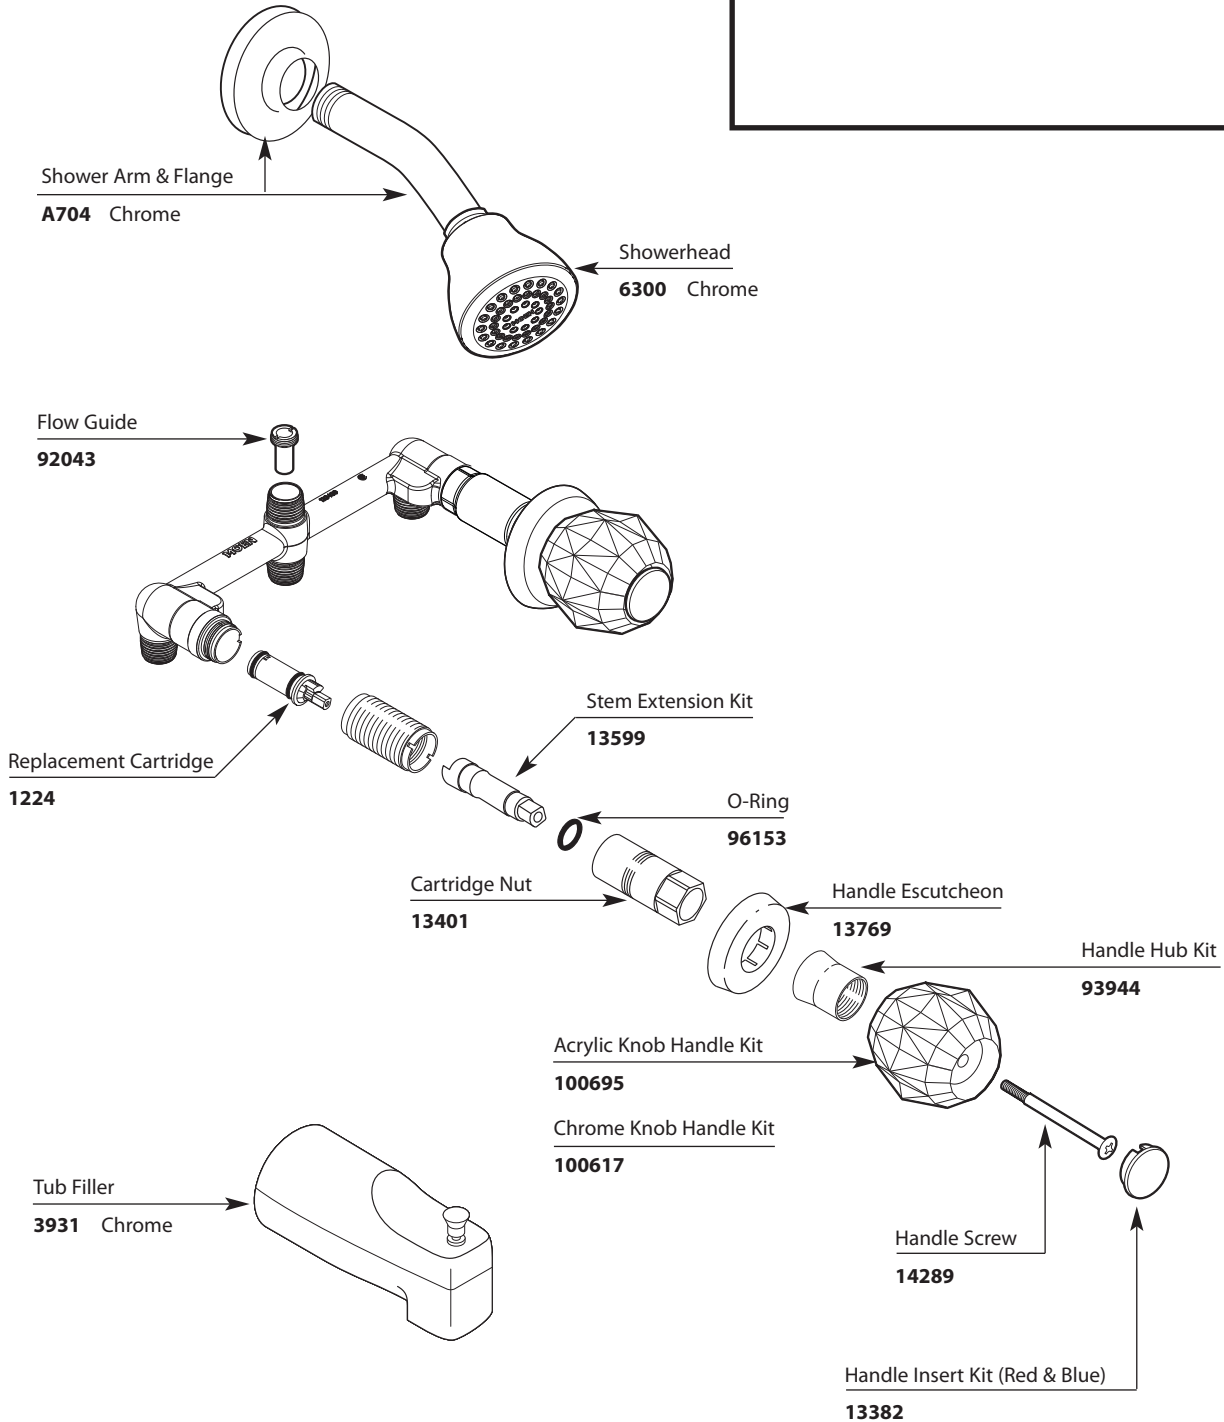

Buy it for looks. Buy it for life.®

■ Order by Part Number

*There is more than 1 version of this model.  
Page down to identify the version you have.*

# Illustrated Parts

Moen II		
Two-Handle Tub/Shower Trim		
MODEL	TYPE	FINISH
97082	Acrylic Knob	Chrome
97092	Knob	Chrome

Buy it for looks. Buy it for life.®

■ Order by Part Number

# Illustrated Parts

Moen II Two-Handle Tub/Shower Trim		
MODEL	TYPE	FINISH
97082	Acrylic Knob	Chrome
97092	Knob	Chrome

TO ORDER PARTS CALL: 1-800-BUY-MOEN  
www.moen.com