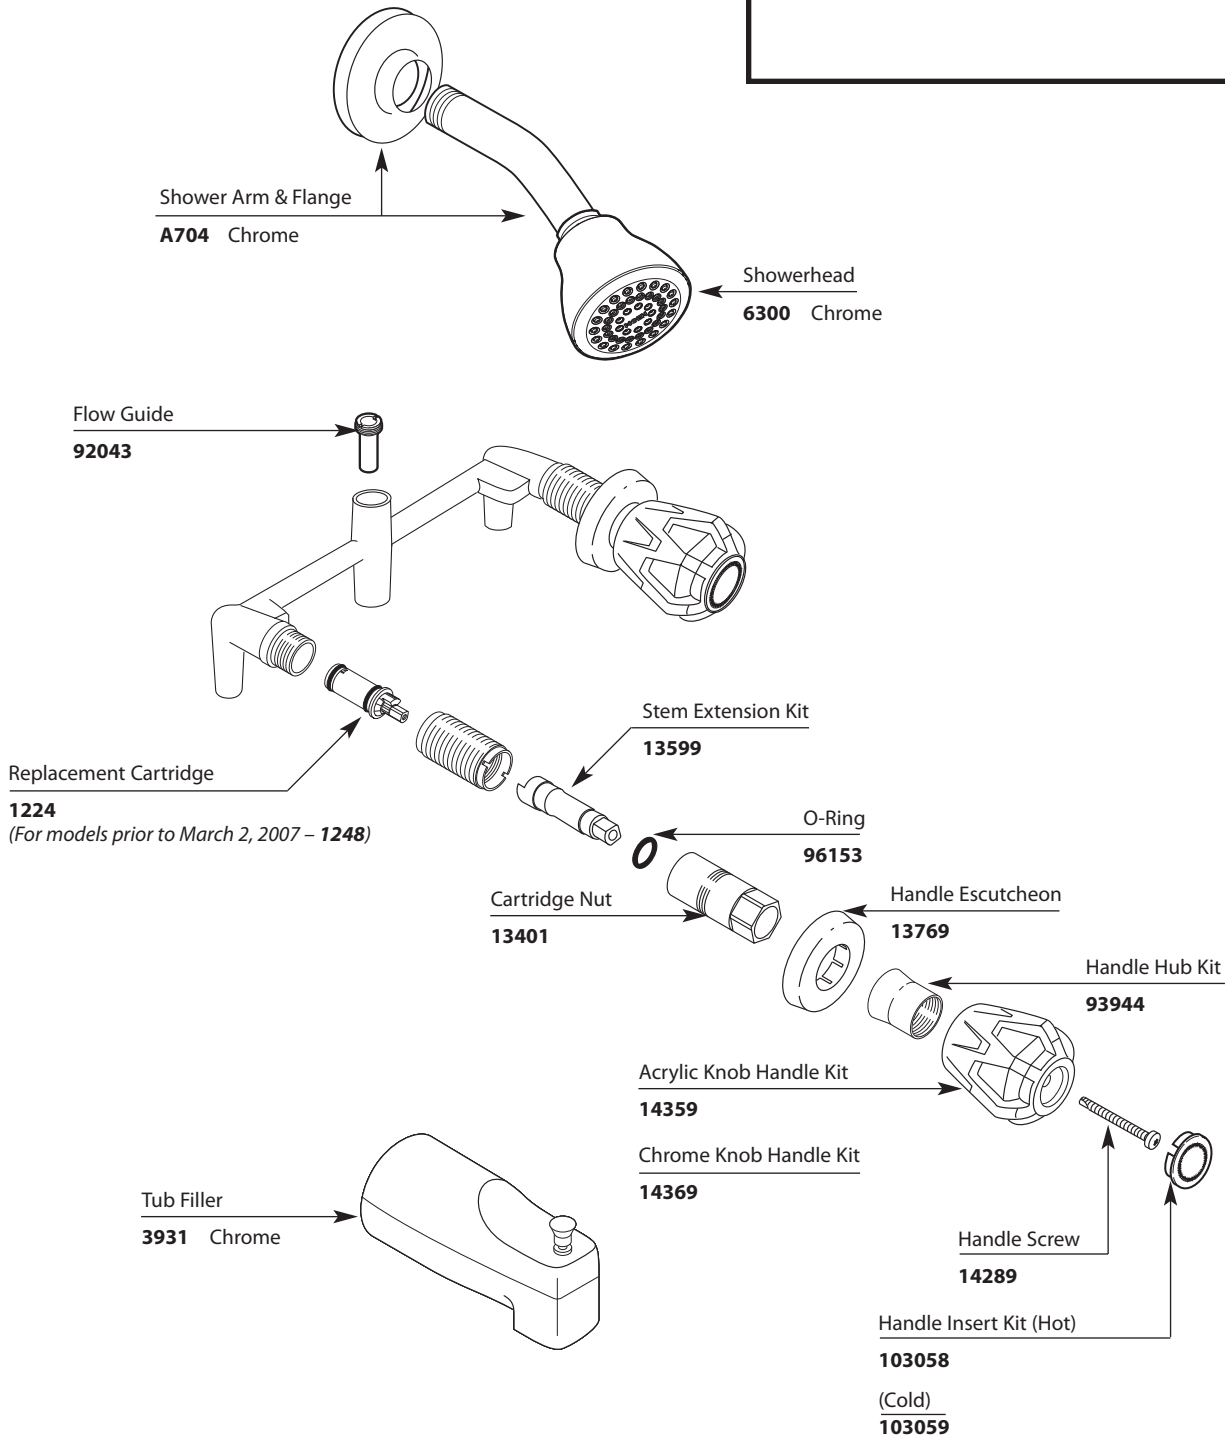

# Illustrated Parts

Moen II		
Two-Handle Tub/Shower Trim		
MODEL	TYPE	FINISH
97082	Acrylic Knob	Chrome
97092	Knob	Chrome

Buy it for looks. Buy it for life.®

■ Order by Part Number

# Illustrated Parts

Moen II Two-Handle Tub/Shower Trim		
MODEL	TYPE	FINISH
97082	Acrylic Knob	Chrome
97092	Knob	Chrome

TO ORDER PARTS CALL: 1-800-BUY-MOEN  
www.moen.com