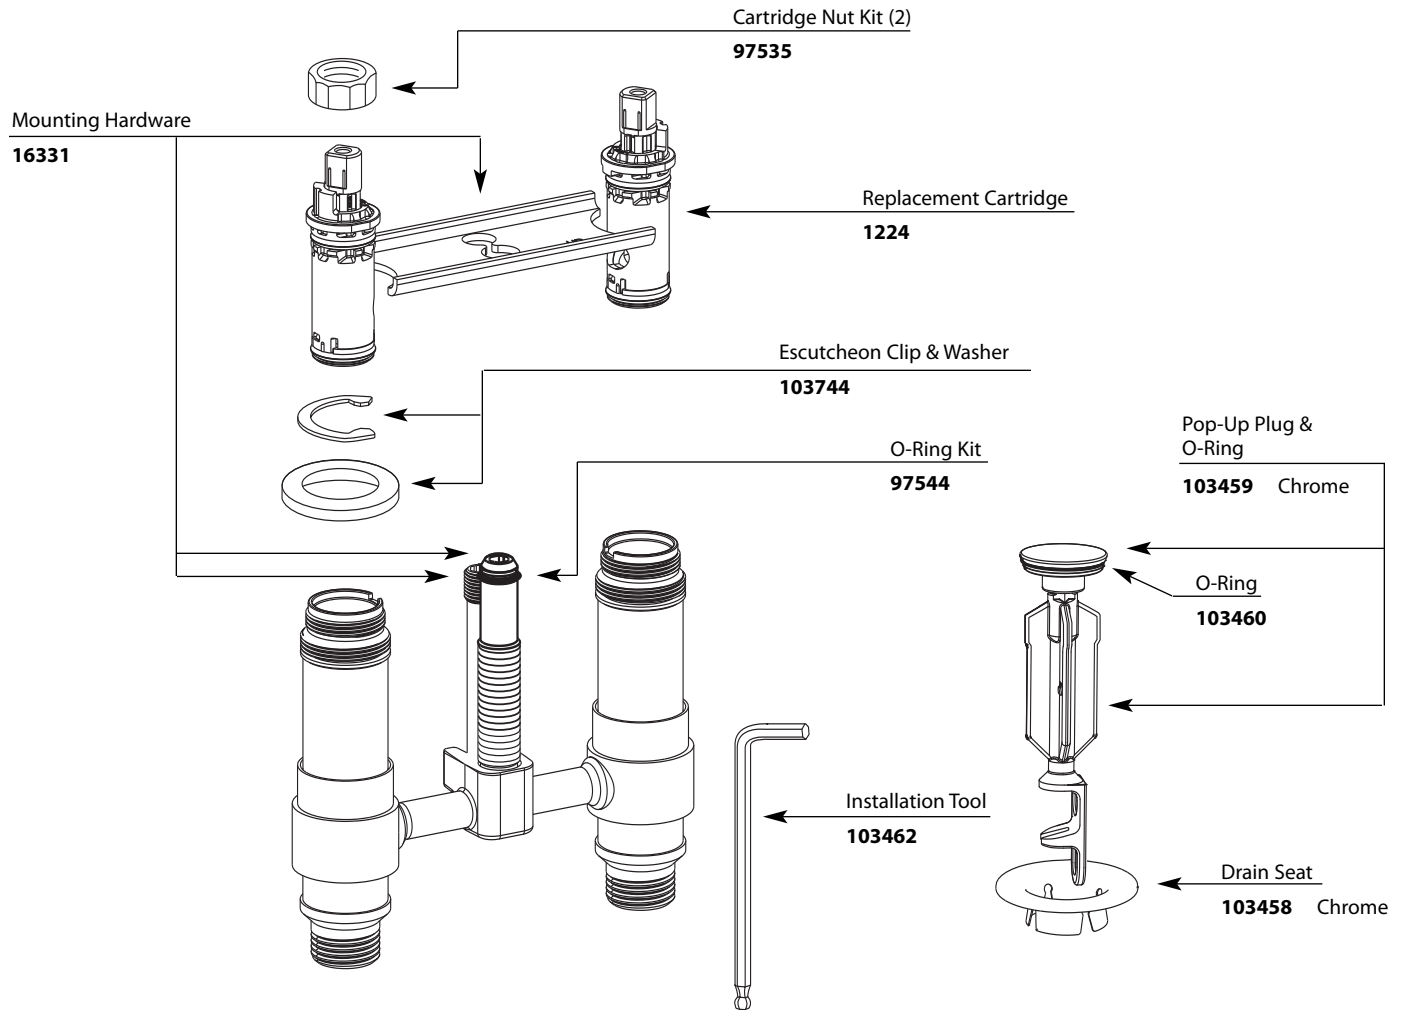

Buy it for looks. Buy it for life.®

■ Order by Part Number

Illustrated Parts

M•PACT VALVE	
Mini-Widespread Lavatory Rough-in Valve	
MODEL	PACK TYPE
9300	Single
69300	Bulk (6 per carton)

TO ORDER PARTS CALL: 1-800-BUY-MOEN