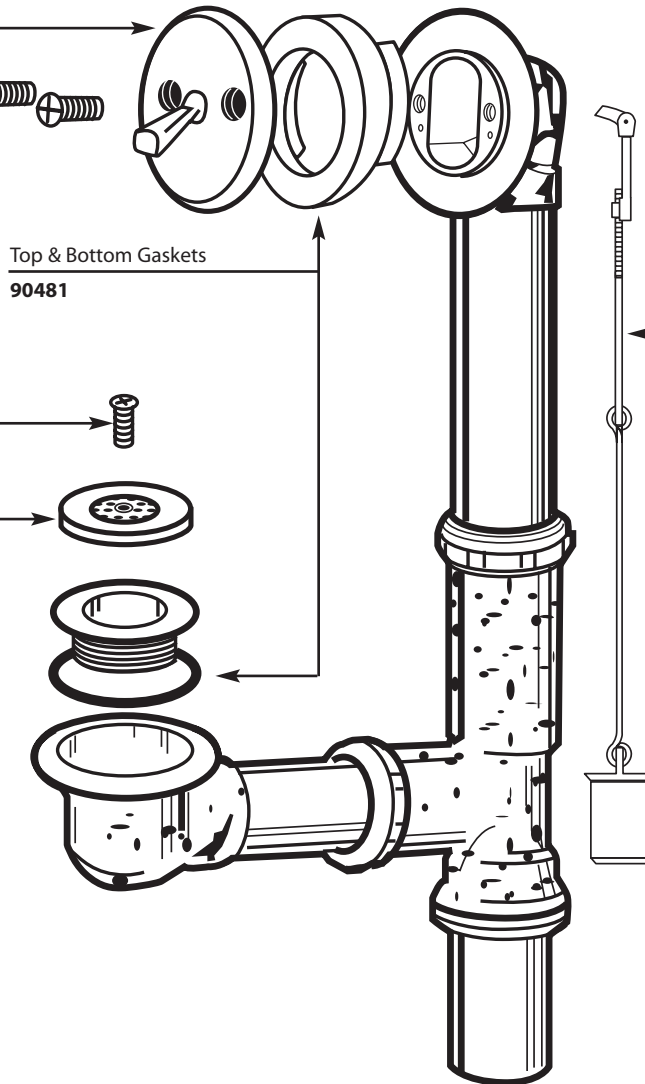

Buy it for looks. Buy it for life.®

■ Order by Part Number

Order complete drain if service parts not included on this page

Trip Lever Face Plate Kit

90462	Chrome
90462P	Polished Brass
90462PM	Platinum
90462BP	Black Opal
90462ST	Satine
90462CG	Classic Gold
90462NL	Nickel

Screws (2)

90478	Chrome
90478P	Polished Brass
90478PM	Platinum
90478BP	Black Opal
90478ST	Satine
90478CG	Classic Gold
90478NL	Nickel

Grid Cover Kit

90467	Chrome
90467P	Polished Brass
90467PM	Platinum
90467BP	Black Opal
90467ST	Satine
90467CG	Classic Gold