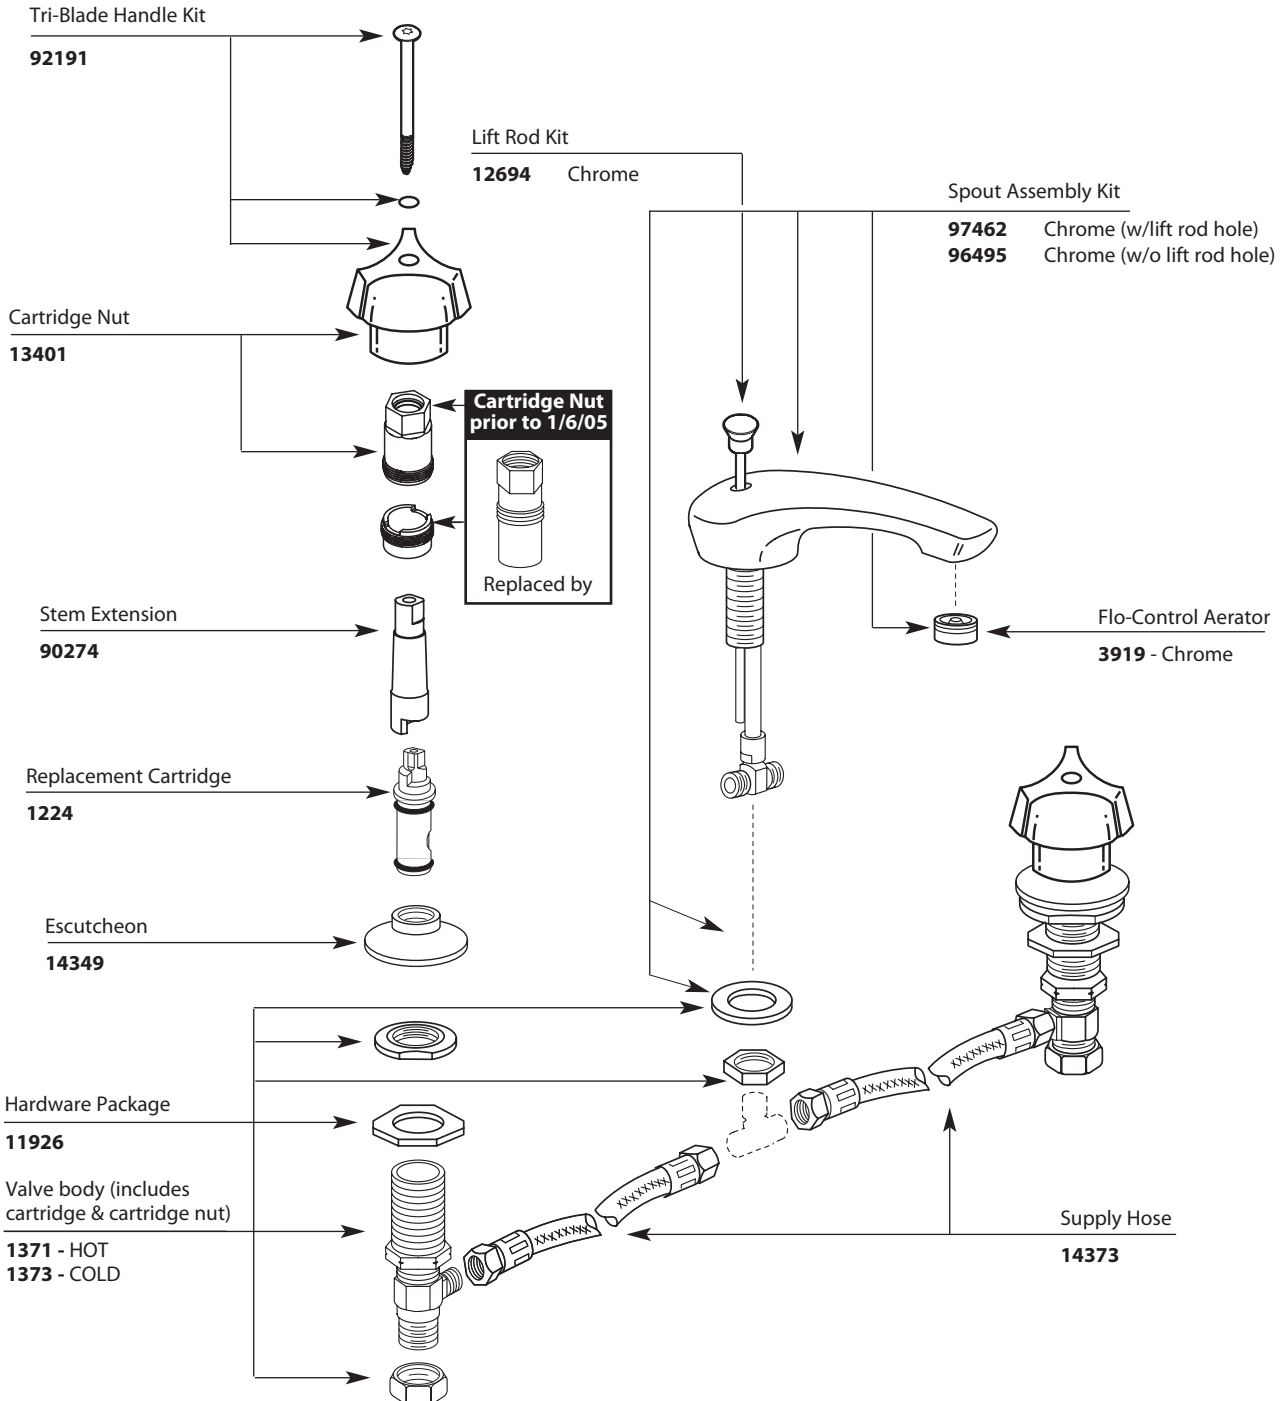

■ Order by Part Number

*There is more than 1 version of this model.
Page down to identify the version you have.*

Two-Handle Widespread Lavatory Faucet		
MODEL	TYPE	FINISH
8962	Lav w/metal waste	Chrome
8966	Lav w/o waste	Chrome
DISCONTINUED SKUS		
8964	Lav w/grid waste	Chrome

■ Order by Part Number

Two-Handle Widespread Lavatory Faucet		
MODEL	TYPE	FINISH
8962	Lav w/metal waste	Chrome
8966	Lav w/o waste	Chrome
DISCONTINUED SKUS		
8964	Lav w/grid waste	Chrome

TO ORDER PARTS CALL: 1-800-BUY-MOEN
www.moen.com