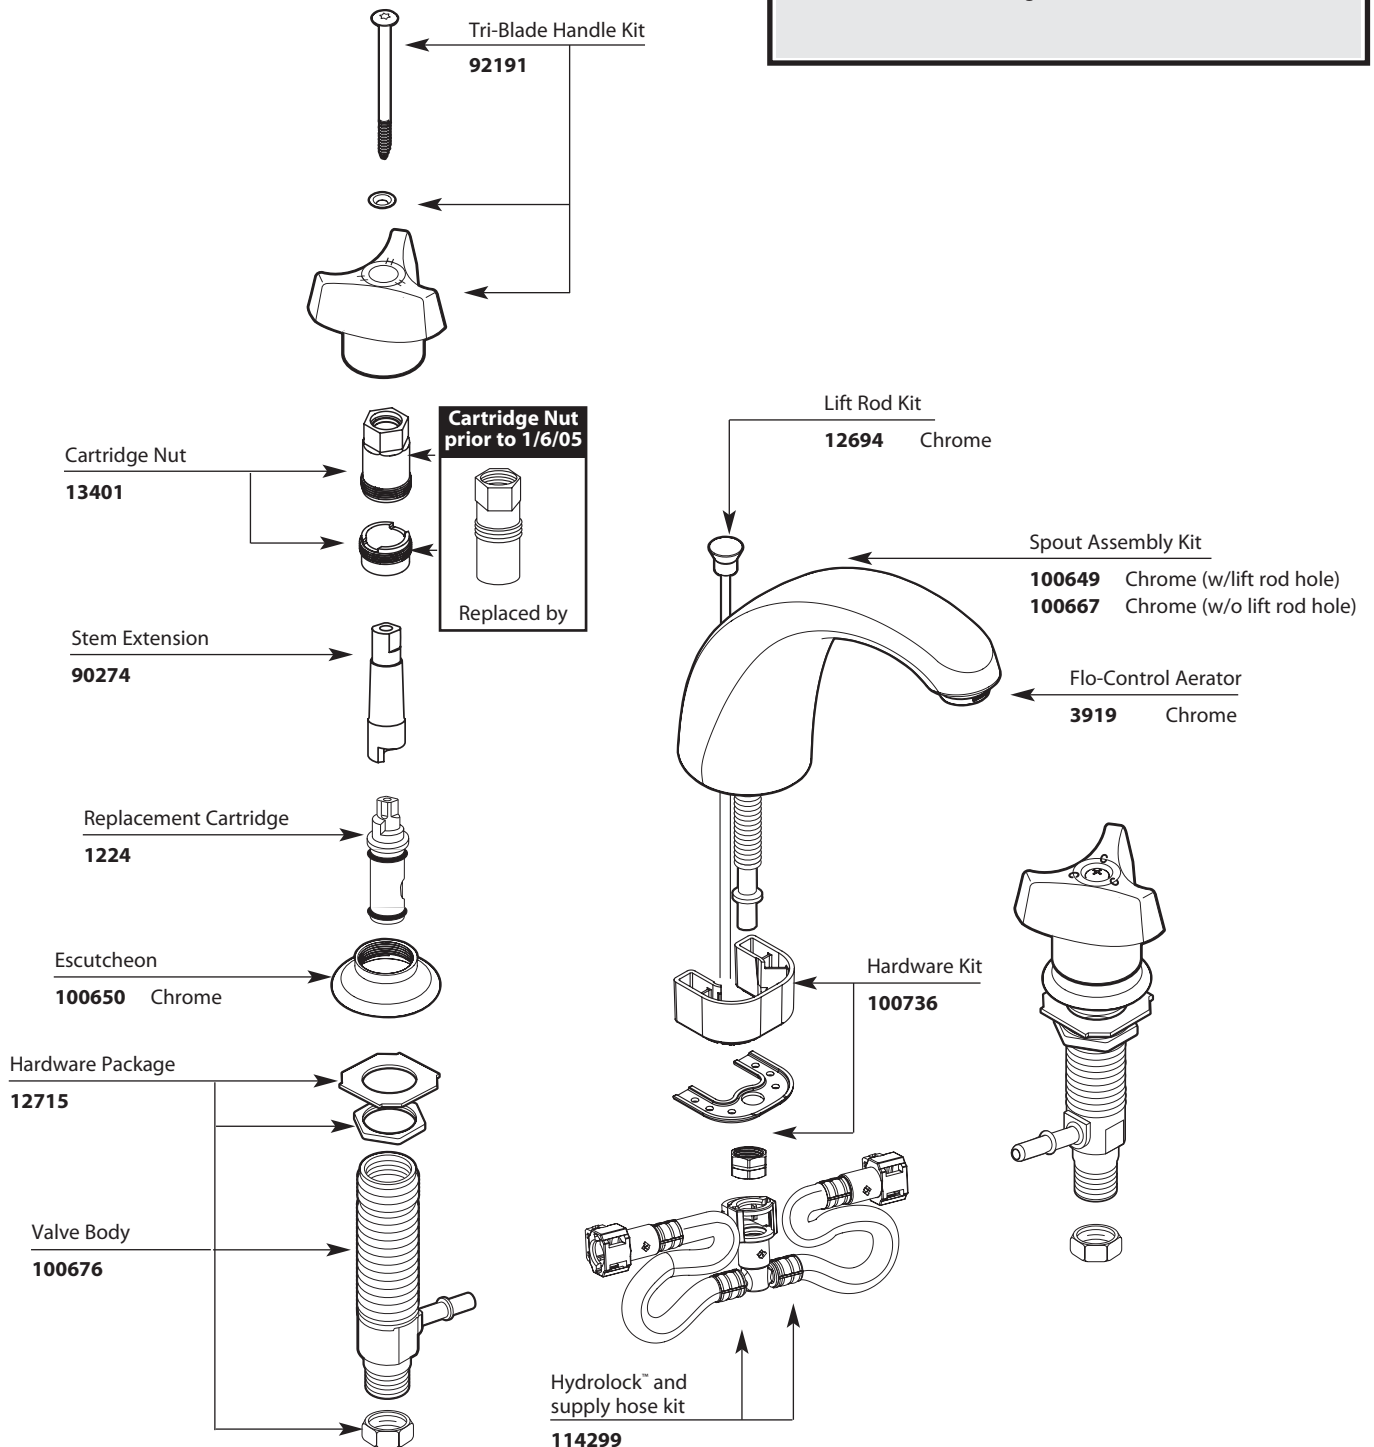

■ Order by Part Number

*There is more than 1 version of this model.
Page down to identify the version you have.*

Two-Handle Widespread Lavatory Faucet		
MODEL	TYPE	FINISH
8962	Lav w/metal waste	Chrome
8966	Lav w/o waste	Chrome
DISCONTINUED SKUS		
8964	Lav w/grid waste	Chrome

■ Order by Part Number

Two-Handle Widespread Lavatory Faucet		
MODEL	TYPE	FINISH
8962	Lav w/metal waste	Chrome
8966	Lav w/o waste	Chrome
DISCONTINUED SKUS		
8964	Lav w/grid waste	Chrome

TO ORDER PARTS CALL: 1-800-BUY-MOEN
www.moen.com