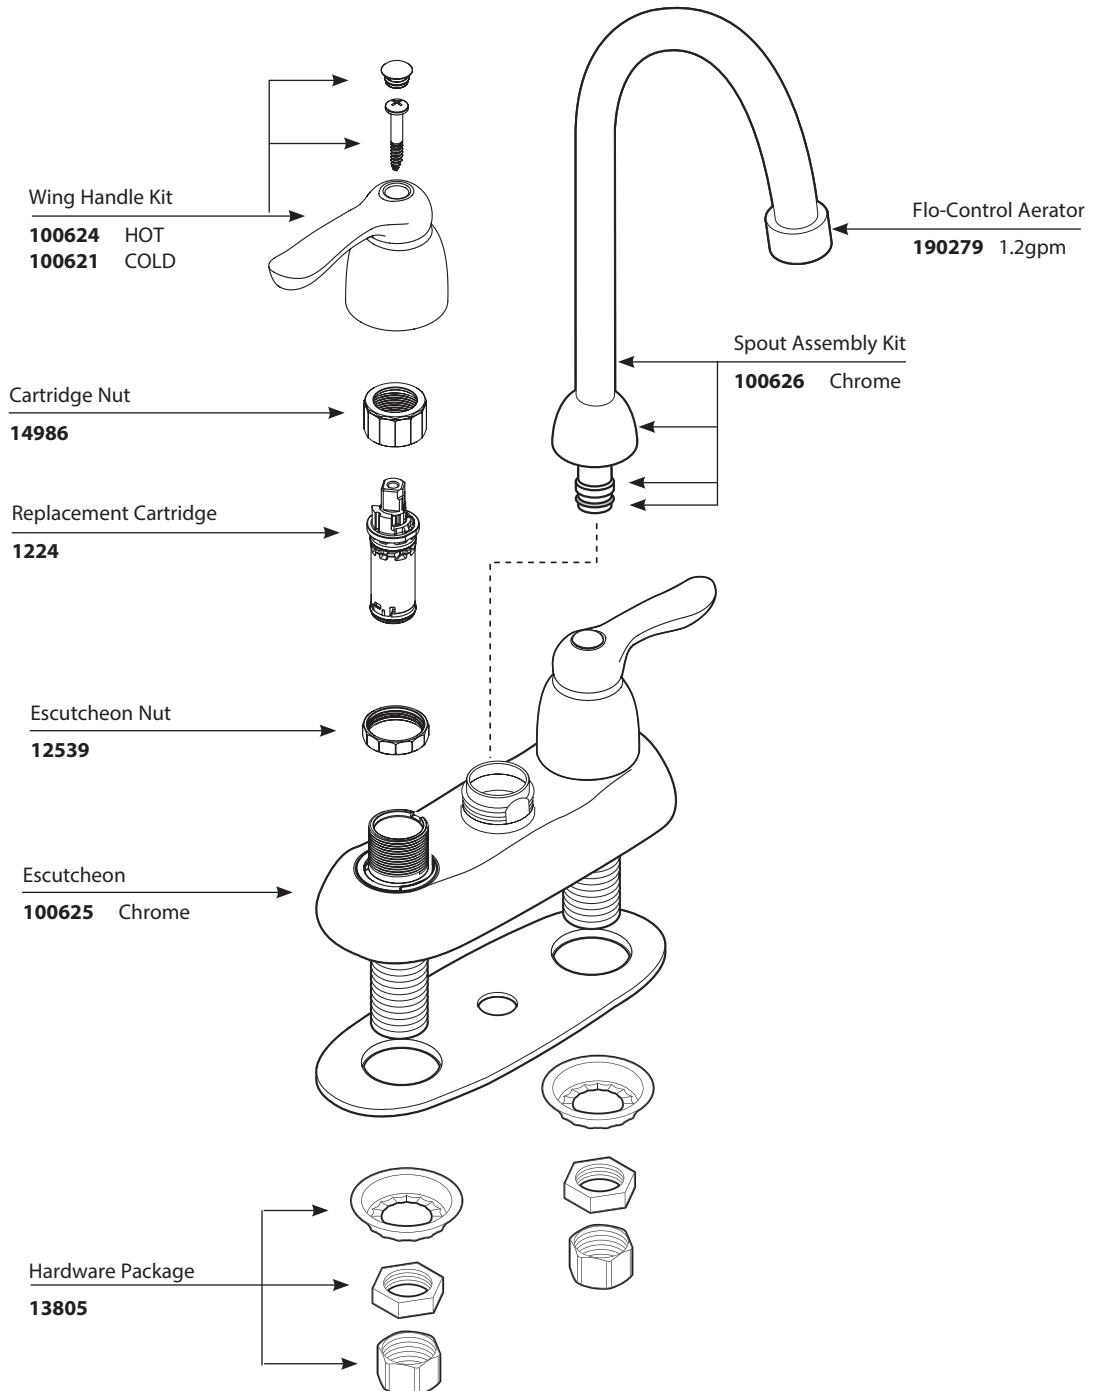

Illustrated Parts

■ Order by Part Number

*There is more than one version of this model.
Page down to identify the version you have.*

Two-Handle Deck Faucet		
<u>MODEL</u>	<u>HANDLE</u>	<u>FINISH</u>
8957	Wing	Chrome

■ Order by Part Number

Two-Handle Deck Faucet		
<u>MODEL</u>	<u>HANDLE</u>	<u>FINISH</u>
8957	Wing	Chrome