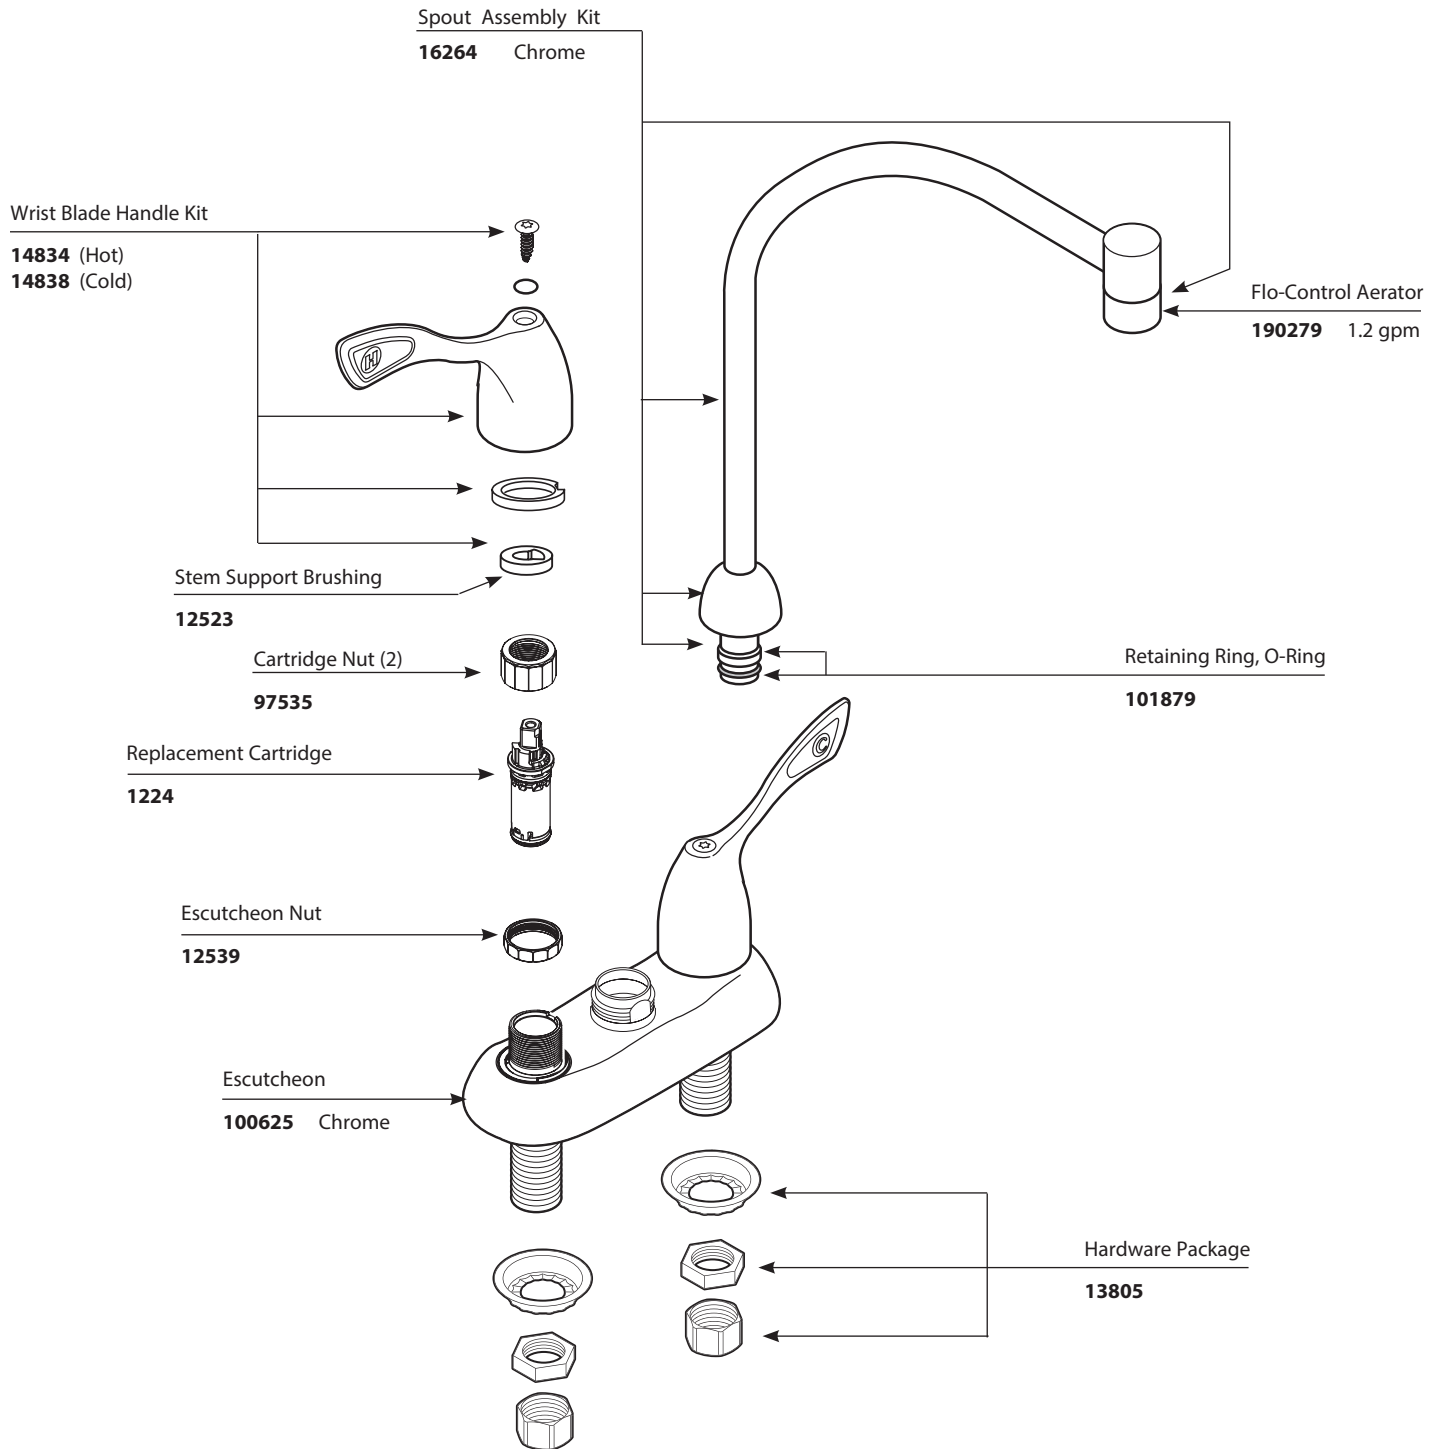

■ Order by Part Number

*There is more than one version of this model.
Page down to identify the version you have.*

Two-Handle Bar Faucet		
MODEL	HANDLE	FINISH
8940	Wrist Blade	Chrome

■ Order by Part Number

Two-Handle Bar Faucet		
MODEL	HANDLE	FINISH
8940	Wrist Blade	Chrome