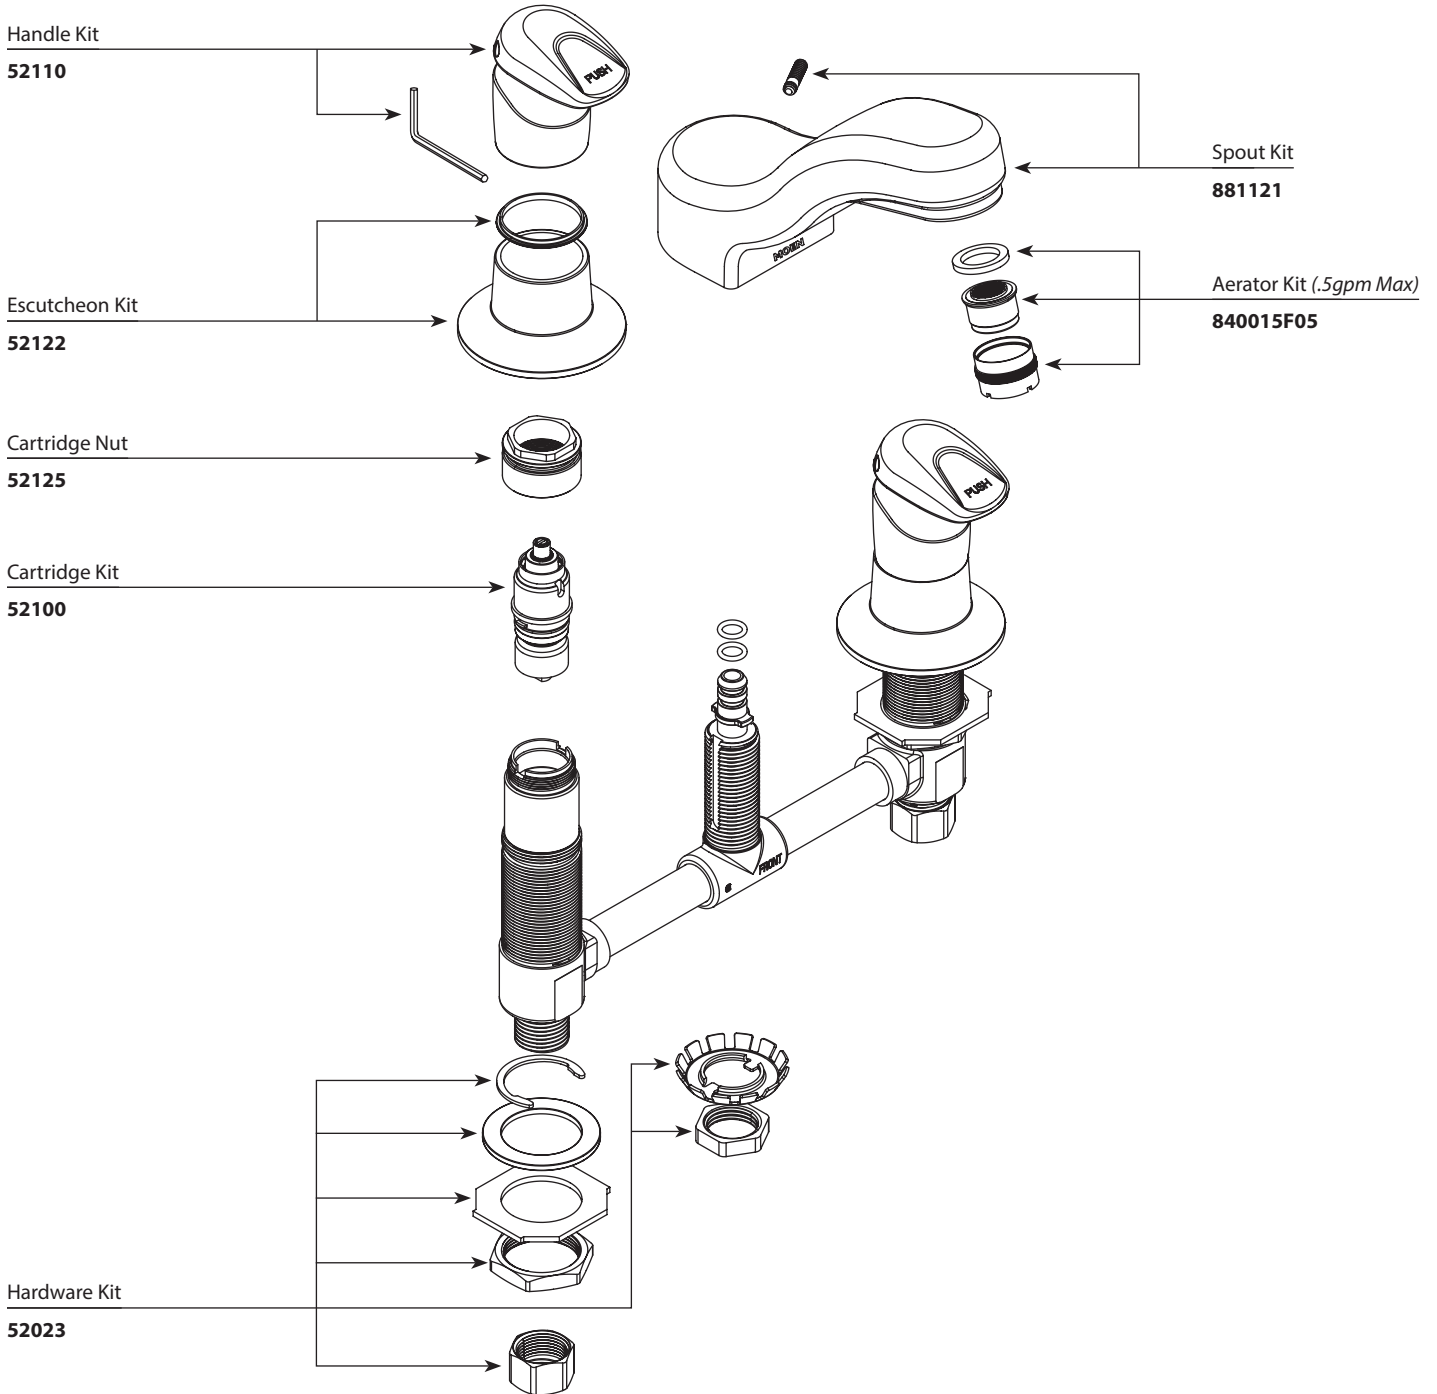

*There is more than 1 version of this model.
Page down to identify the version you have.*

■ Order by Part Number

SINGLE-HANDLE ADA METERING Lavatory Faucet		
MODEL	HANDLE	FINISH
8889	Lever	Chrome

■ Order by Part Number

SINGLE-HANDLE ADA METERING Lavatory Faucet		
MODEL	HANDLE	FINISH
8889	Lever	Chrome