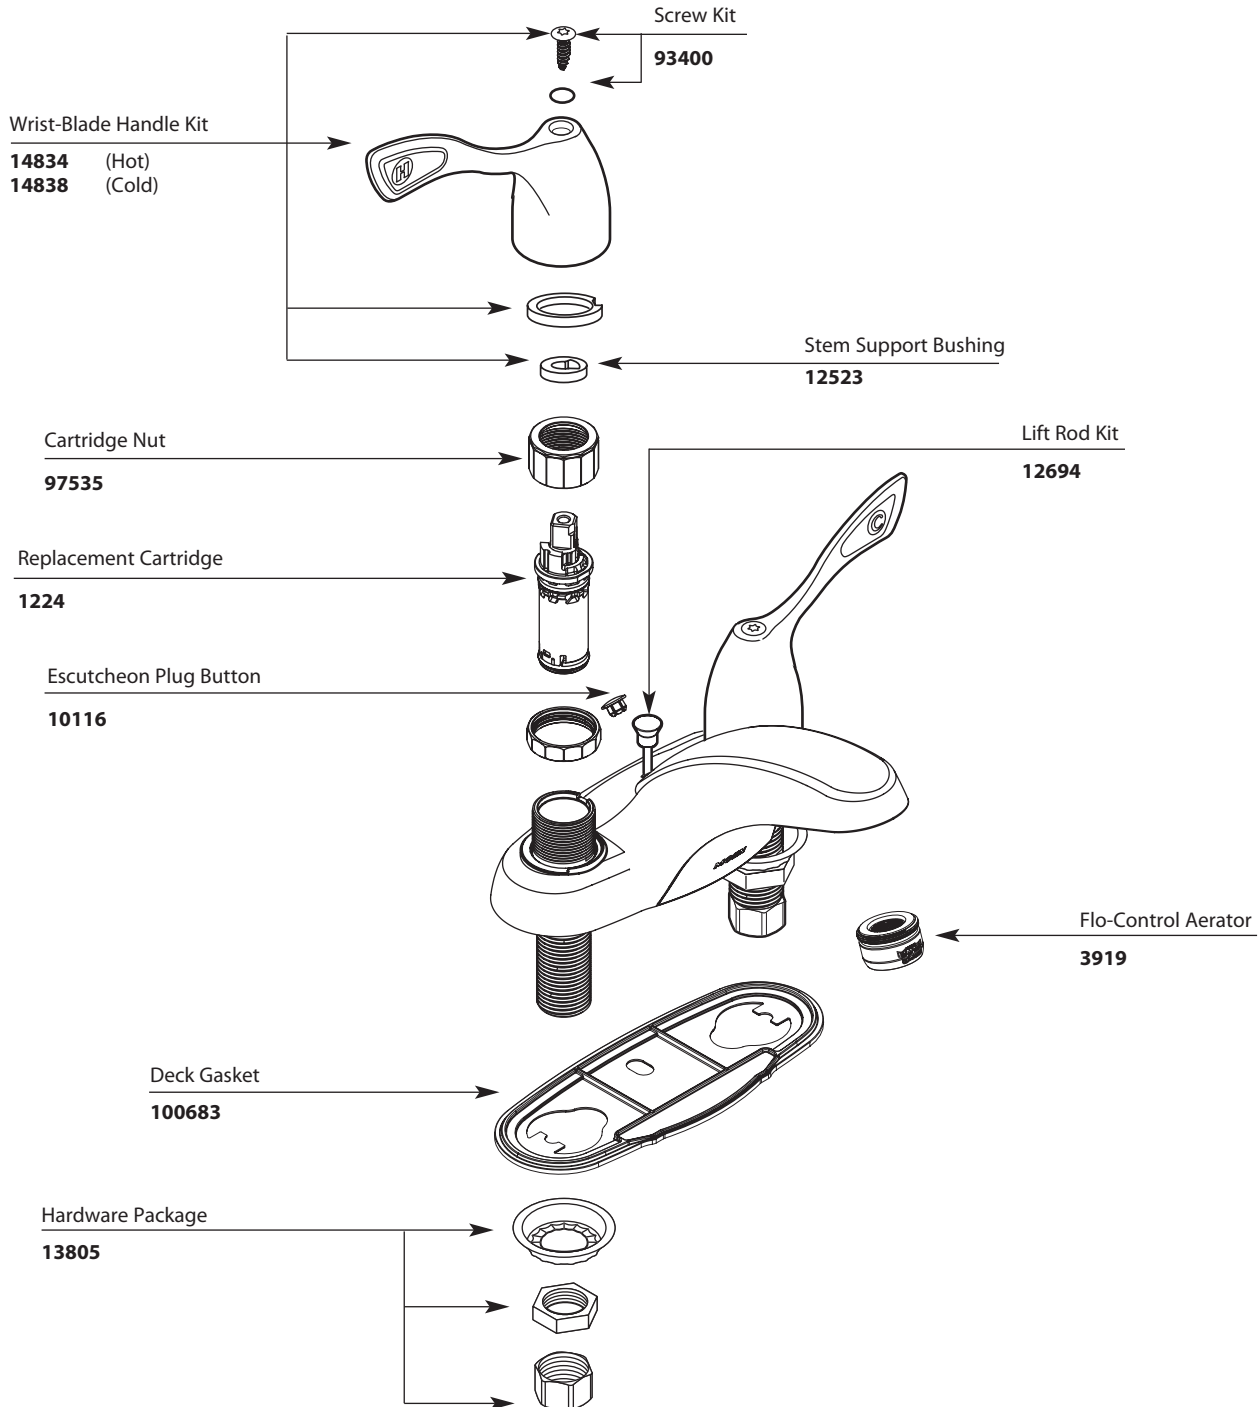

■ Order by Part Number

*There is more than 1 version of this model.
Page down to identify the version you have.*

Two-Handle Lavatory Faucet		
<u>MODEL</u>	<u>TYPE</u>	<u>FINISH</u>
8800	Lav w/o waste	Chrome
8810	Lav w/grid waste	Chrome
8820	Lav w/metal waste	Chrome

■ Order by Part Number

Two-Handle Lavatory Faucet		
<u>MODEL</u>	<u>TYPE</u>	<u>FINISH</u>
8800	Lav w/o waste	Chrome
8810	Lav w/grid waste	Chrome
8820	Lav w/metal waste	Chrome