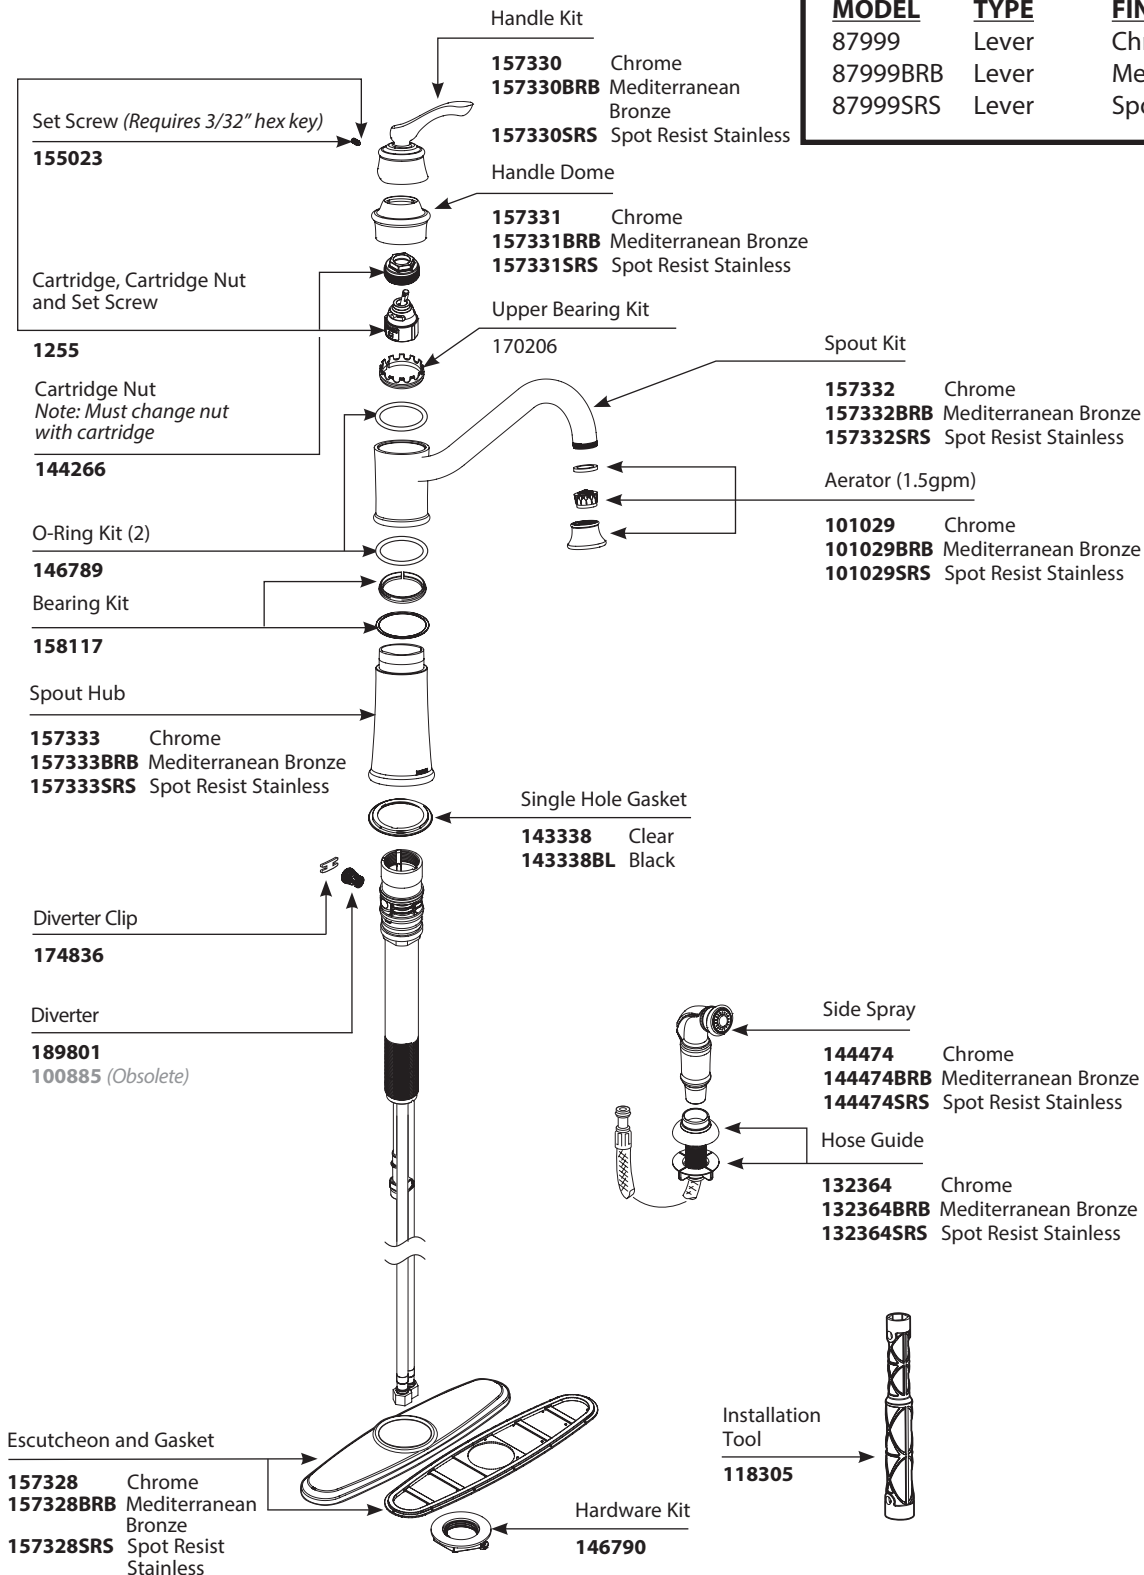

■ Order by Part Number

*There is more than one version of this model.
Page down to identify the version you have.*

Wetherly™ Single-Handle Kitchen Faucet w/side spray		
MODEL	TYPE	FINISH
87999BRB	Lever	Mediterranean Bronze
87999SRS	Lever	Spot Resist Stainless

■ Order by Part Number

Wetherly™ Single-Handle Kitchen Faucet w/side spray		
MODEL	TYPE	FINISH
87999	Lever	Chrome
87999BRB	Lever	Mediterranean Bronze
87999SRS	Lever	Spot Resist Stainless

■ Order by Part Number

Illustrated Parts

Wetherly™ Single-Handle Kitchen Faucet w/side spray

MODEL	TYPE	FINISH
87999	Lever	Chrome
87999BRB	Lever	Mediterranean Bronze
87999SRS	Lever	Spot Resist Stainless