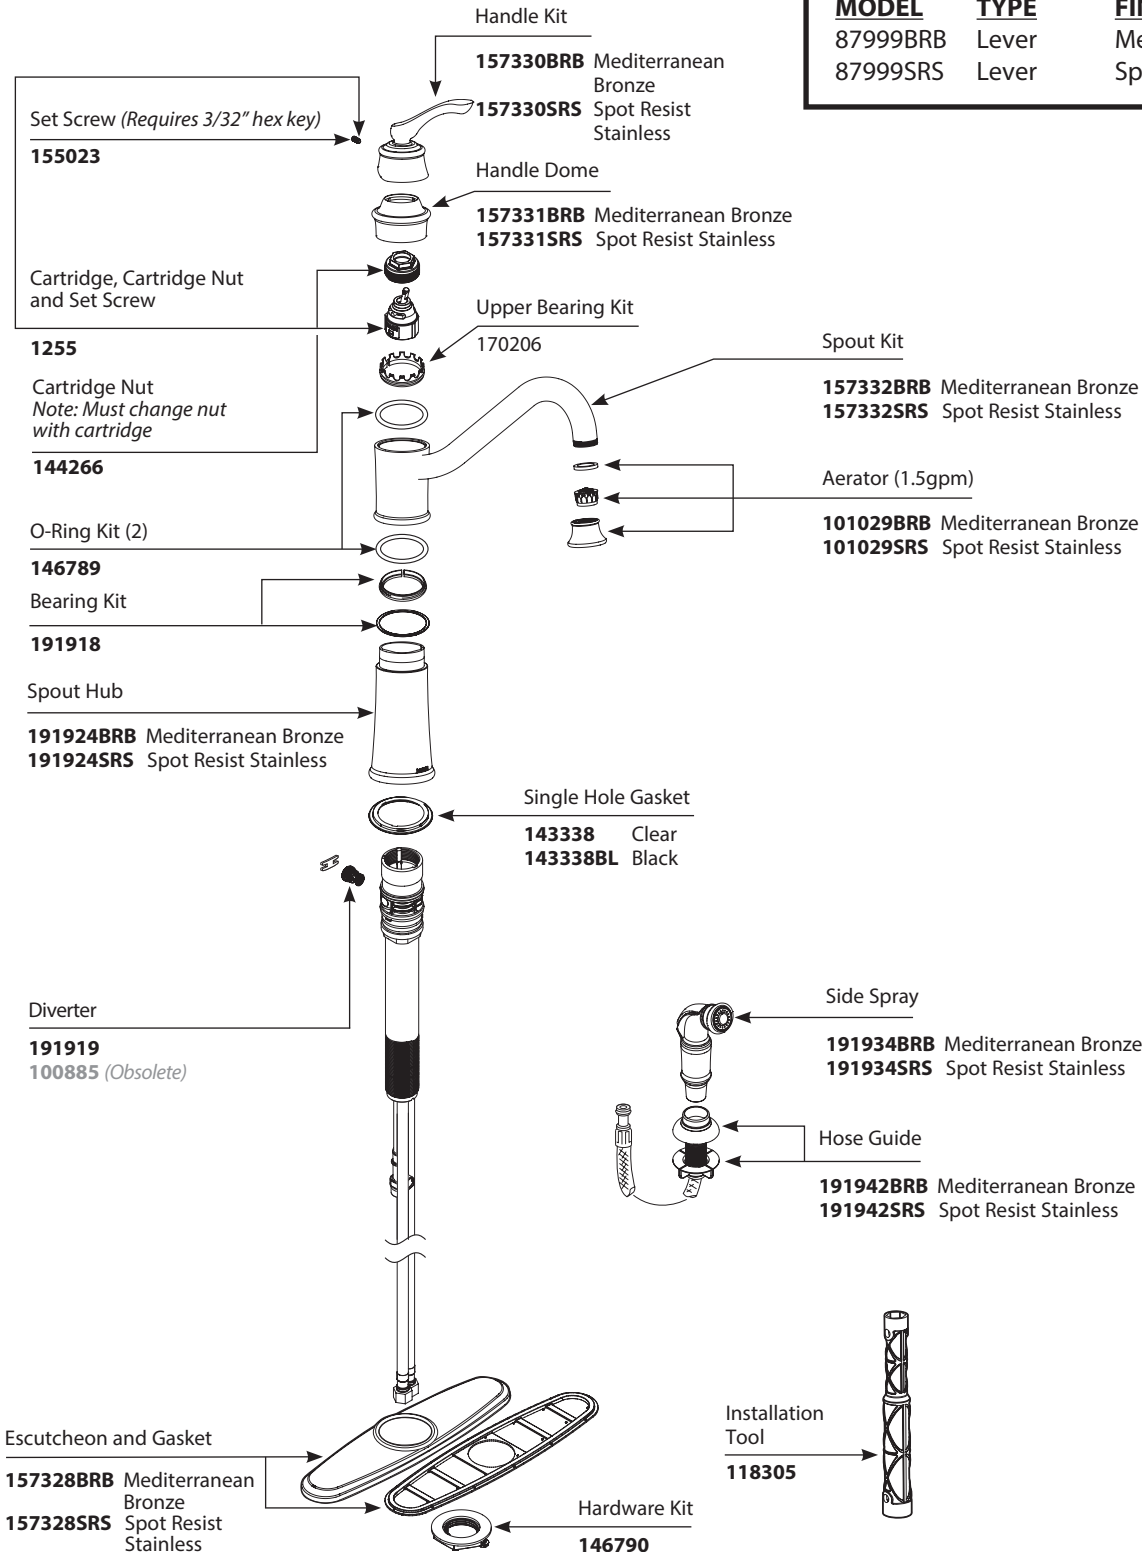

■ Order by Part Number

*There is more than one version of this model.
Page down to identify the version you have.*

Wetherly™ Single-Handle Kitchen Faucet w/side spray		
MODEL	TYPE	FINISH
87999BRB	Lever	Mediterranean Bronze
87999SRS	Lever	Spot Resist Stainless

■ Order by Part Number

Wetherly™ Single-Handle Kitchen Faucet w/side spray		
MODEL	TYPE	FINISH
87999	Lever	Chrome
87999BRB	Lever	Mediterranean Bronze
87999SRS	Lever	Spot Resist Stainless

■ Order by Part Number

Illustrated Parts

Wetherly™ Single-Handle Kitchen Faucet w/side spray

MODEL	TYPE	FINISH
87999	Lever	Chrome
87999BRB	Lever	Mediterranean Bronze
87999SRS	Lever	Spot Resist Stainless