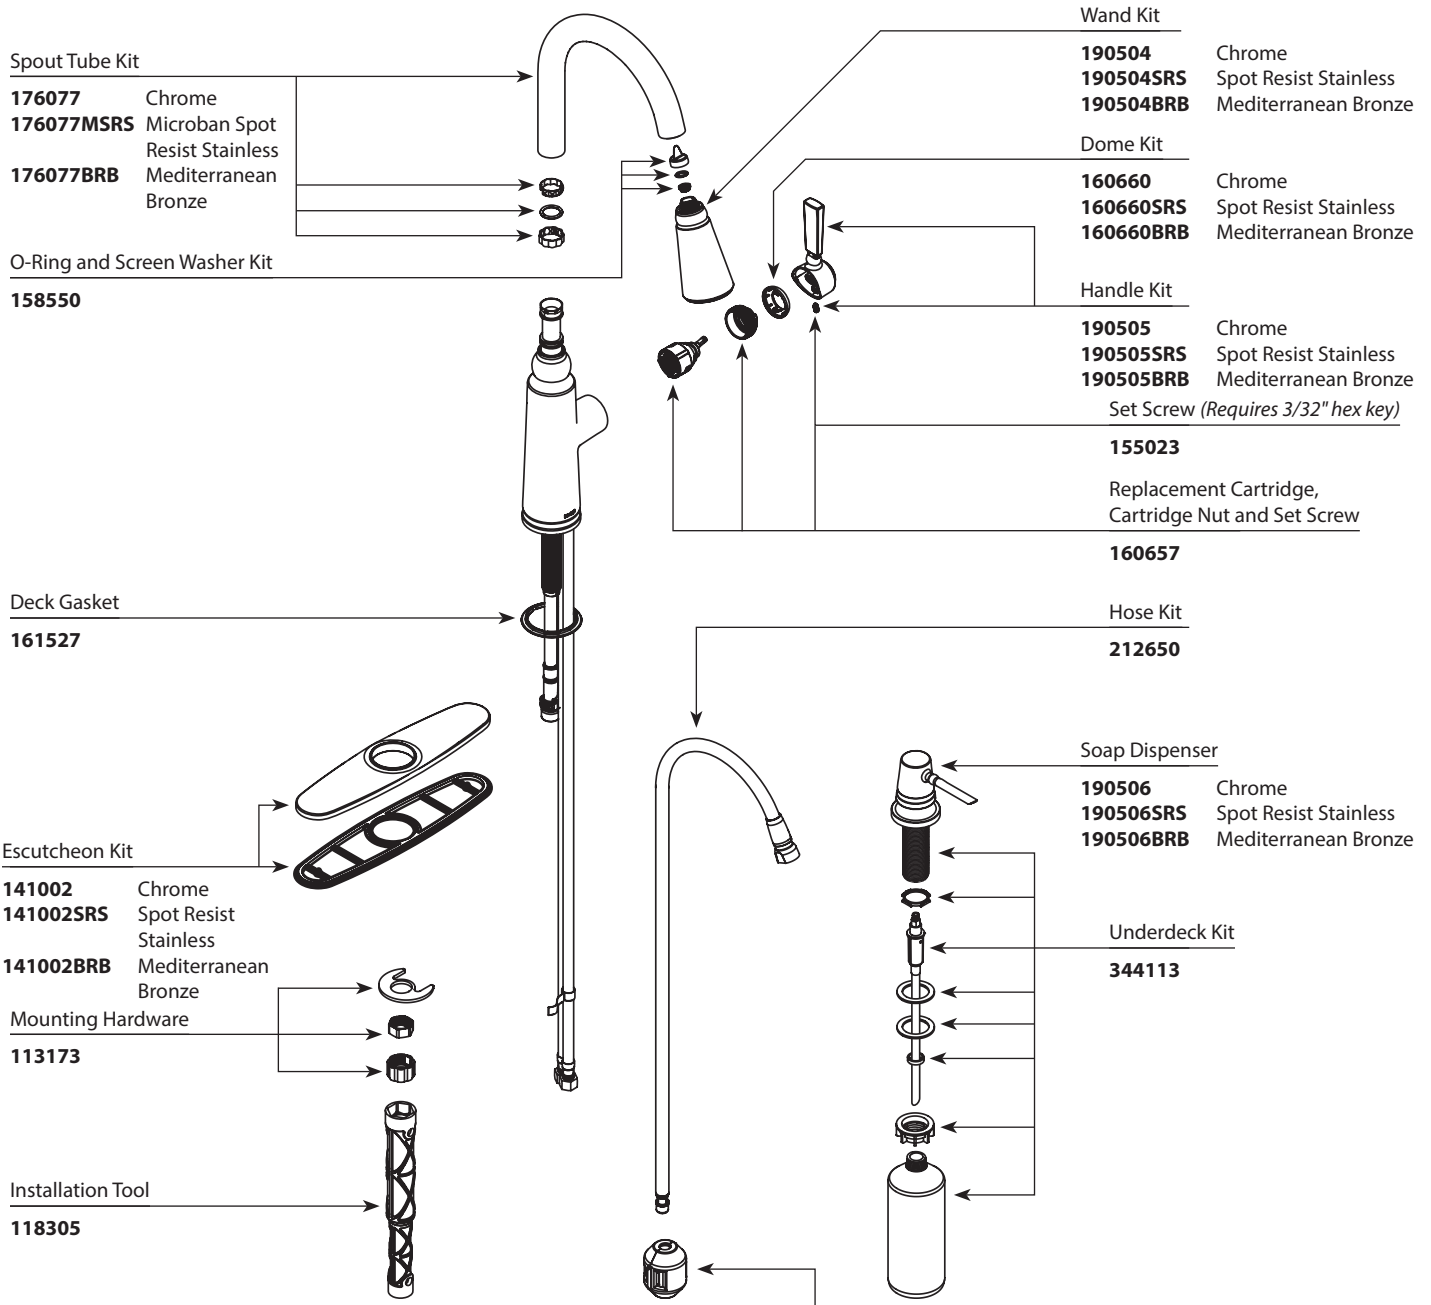

■ Order by Part Number

CORETTA™		
Single-Handle High Arc Pulldown Kitchen Faucet		
MODEL	HANDLE	FINISH
87997	Lever	Chrome
87997SRS	Lever	Spot Resist Stainless
87997BRB	Lever	Mediterranean Bronze

OPTIONAL

Mounting Bracket

176787